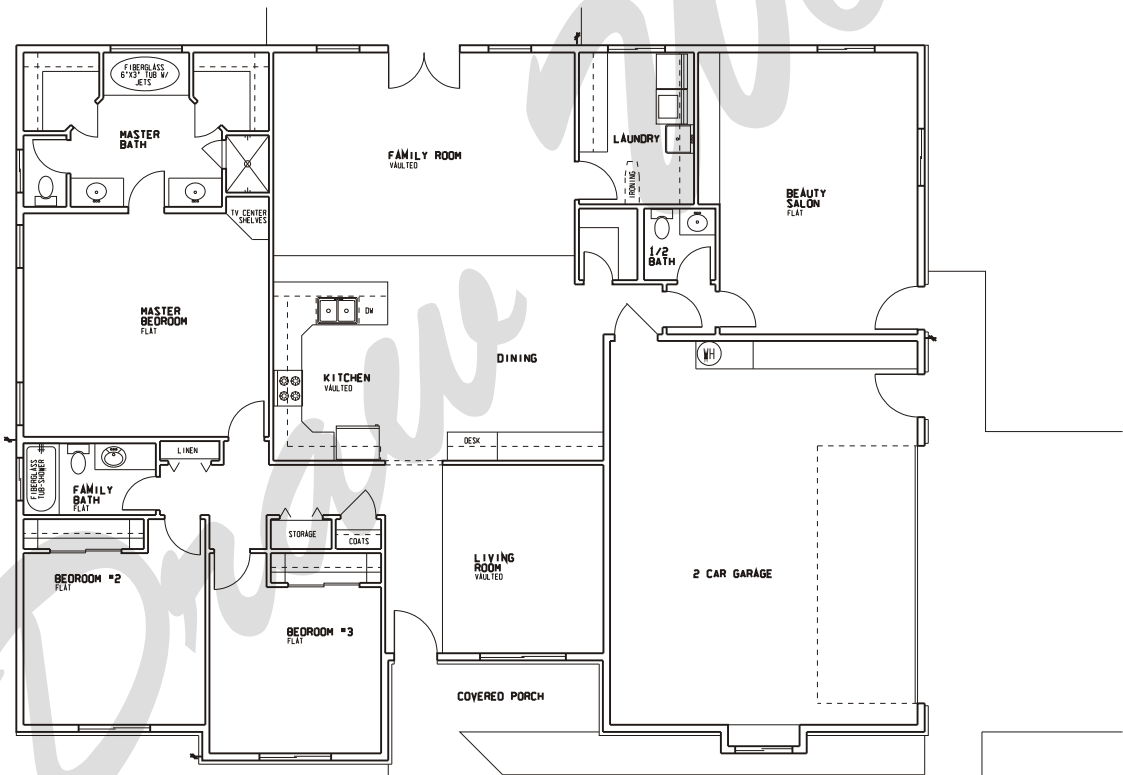

Draw Works

P.O. Box 3294 St. George, Utah 84771 (435)634-1450

www.thebesthomeplans.com

Plan: Grace

FLOOR PLAN

Square Feet: 2,093 Liv 302 Salon
Overall Dimensions: 63'-6" X 50'-0"

This plan is copyrighted by Draw Works and is protected under the copyright laws of the United States and may not be copied in any form. Draw Works will pursue prosecution of any violations.