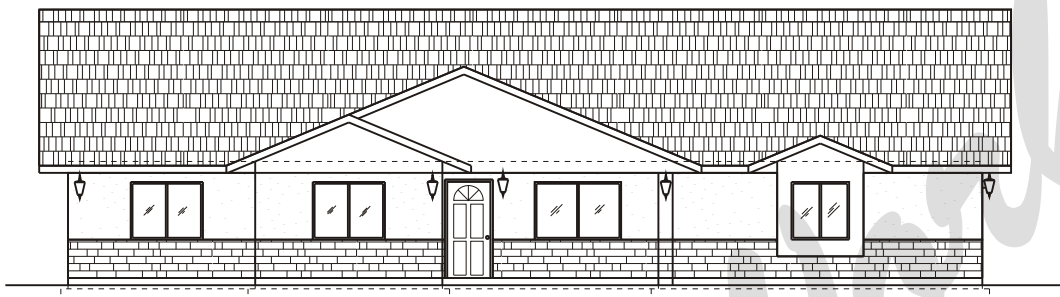

Draw Works

P.O. Box 3294 St. George, Utah 84771 (435)634-1450

www.thebesthomeplans.com

Plan: Grace

FLOOR PLAN

Square Feet: 2,093 Liv 302 Salon
Overall Dimensions: 63'-6" X 50'-0"

This plan is copyrighted by Draw Works and is protected under the copyright laws of the United States and may not be copied in any form. Draw Works will pursue prosecution of any violations.