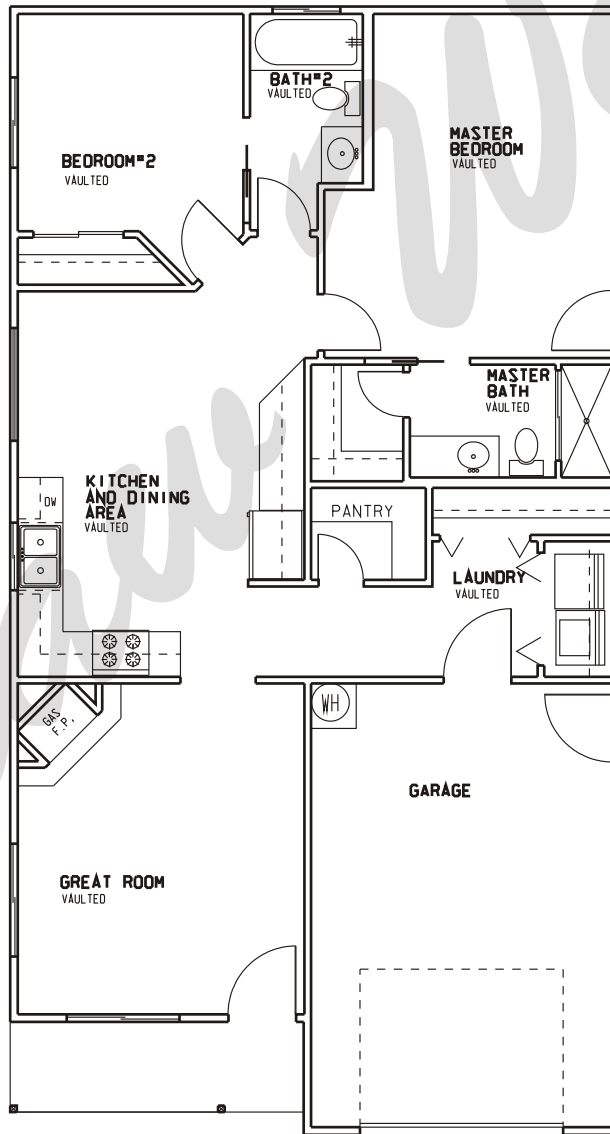

## Plan: Gretchen

Square Feet: 1,010

Overall Dimensions: 27'-0" X 50'-0"

This plan is copyrighted by Draw Works and is protected under the copyright laws of the United States and may not be copied in any form. Draw Works will pursue prosecution of any violations.