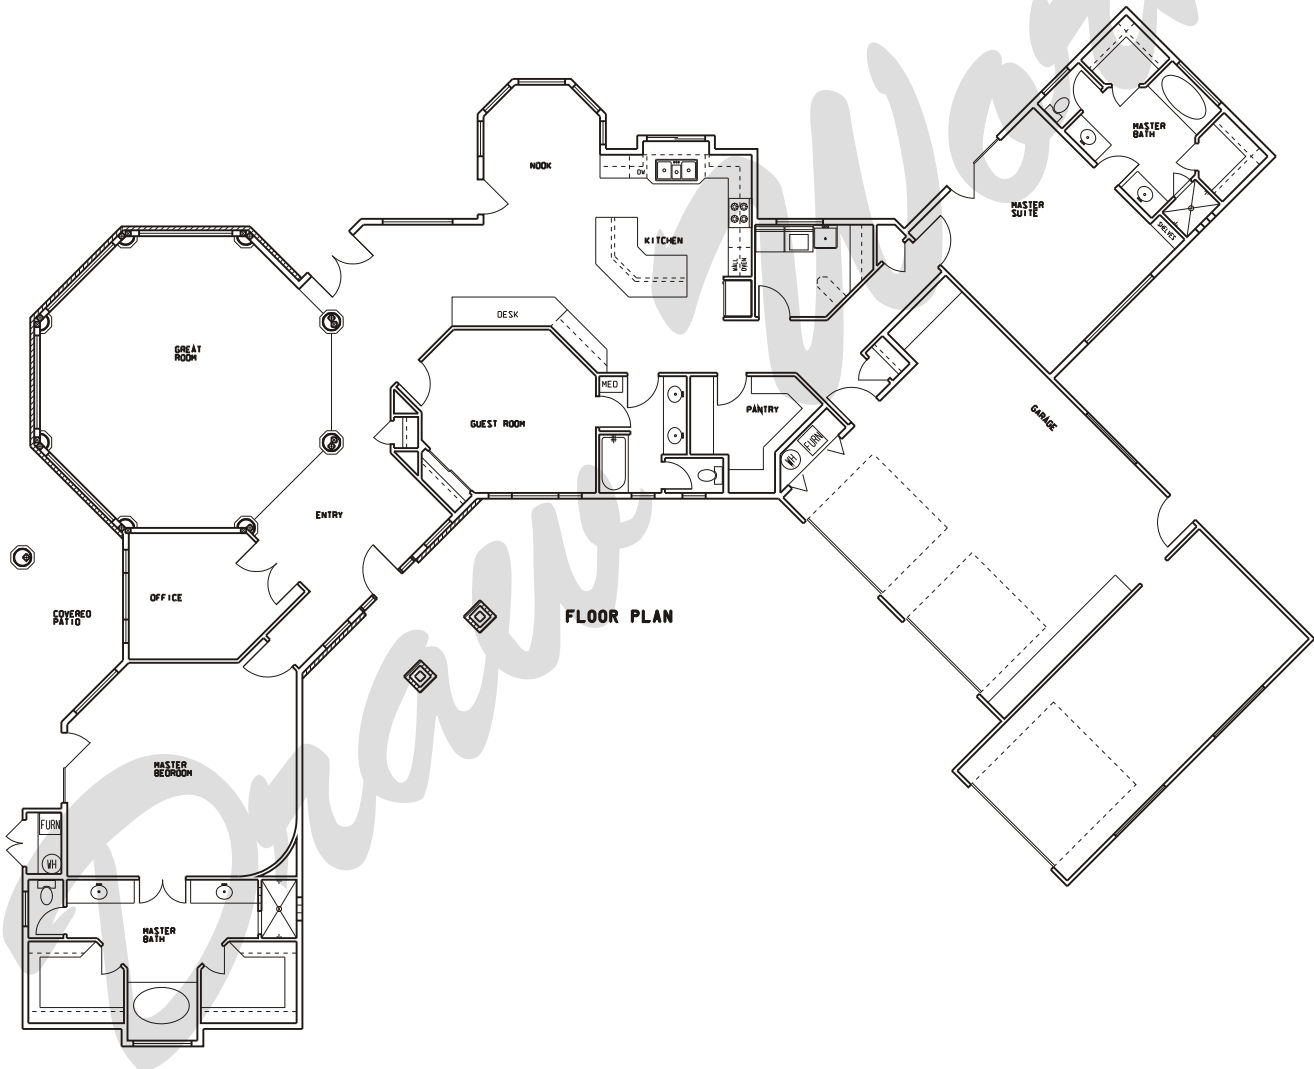

Draw Works

P.O. Box 3294 St. George, Utah 84771 (435)634-1450

www.thebesthomeplans.com

Plan: Gretta

Square Feet: 3,414

Overall Dimensions: 110'-10" X 89'-0"

This plan is copyrighted by Draw Works and is protected under the copyright laws of the United States and may not be copied in any form. Draw Works will pursue prosecution of any violations.