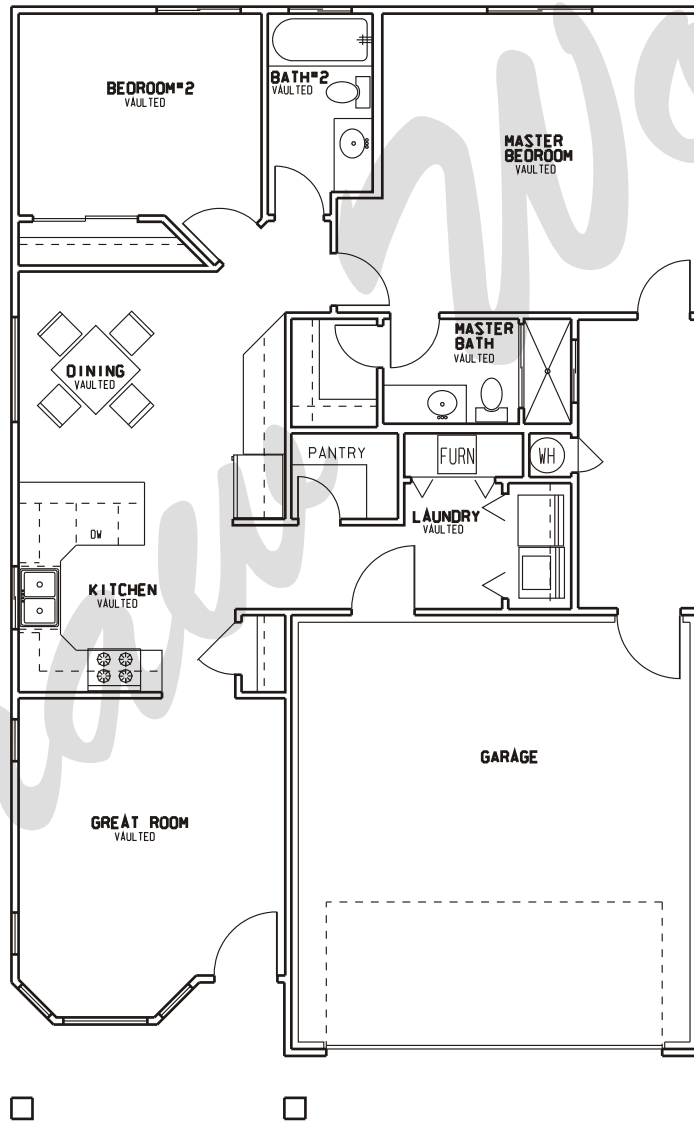

Draw Works

P.O. Box 3294 St. George, Utah 84771 (435)634-1450

www.thebesthomeplans.com

Plan: Guenivere

Square Feet: 1,117

Overall Dimensions: 33'-0" X 50'-0"

This plan is copyrighted by Draw Works and is protected under the copyright laws of the United States and may not be copied in any form. Draw Works will pursue prosecution of any violations.