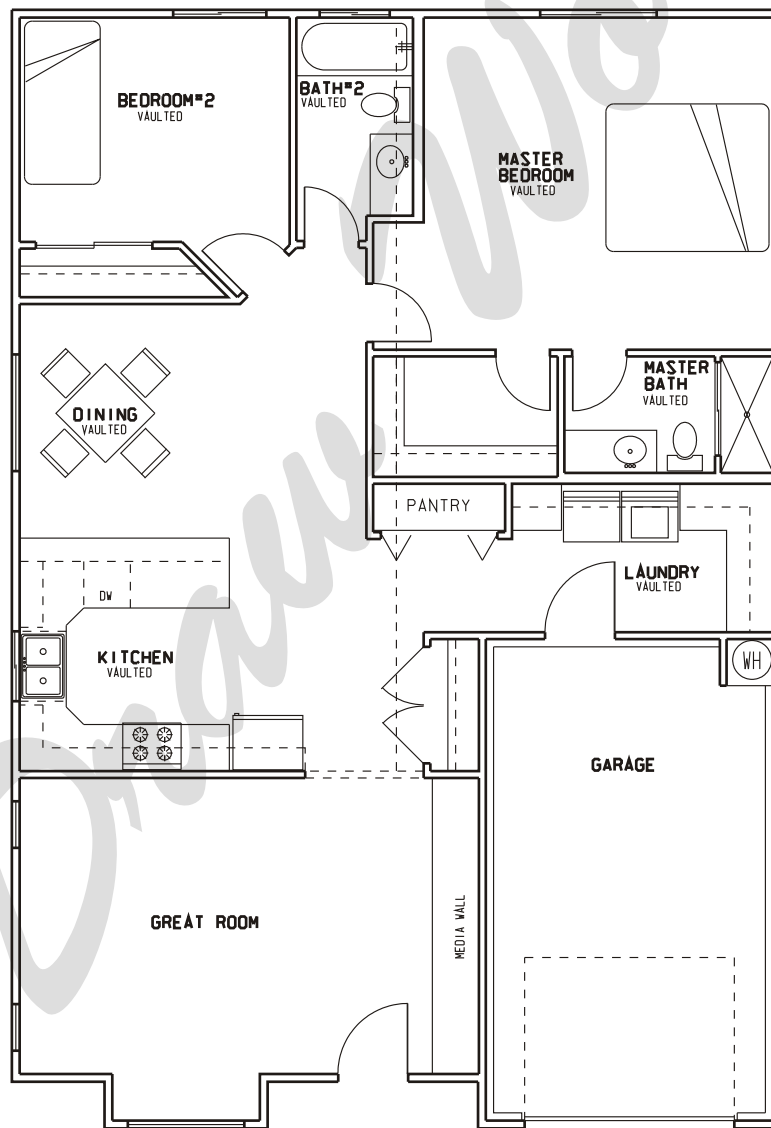

Draw Works

P.O. Box 3294 St. George, Utah 84771 (435)634-1450

www.TheBestHomePlans.com

Plan: Guenivere 3

Square Feet: 1,291

Overall Dimensions: 33'-0" X 48'-0"

This plan is copyrighted by Draw Works and is protected under the copyright laws of the United States and may not be copied in any form. Draw Works will pursue prosecution of any violations.