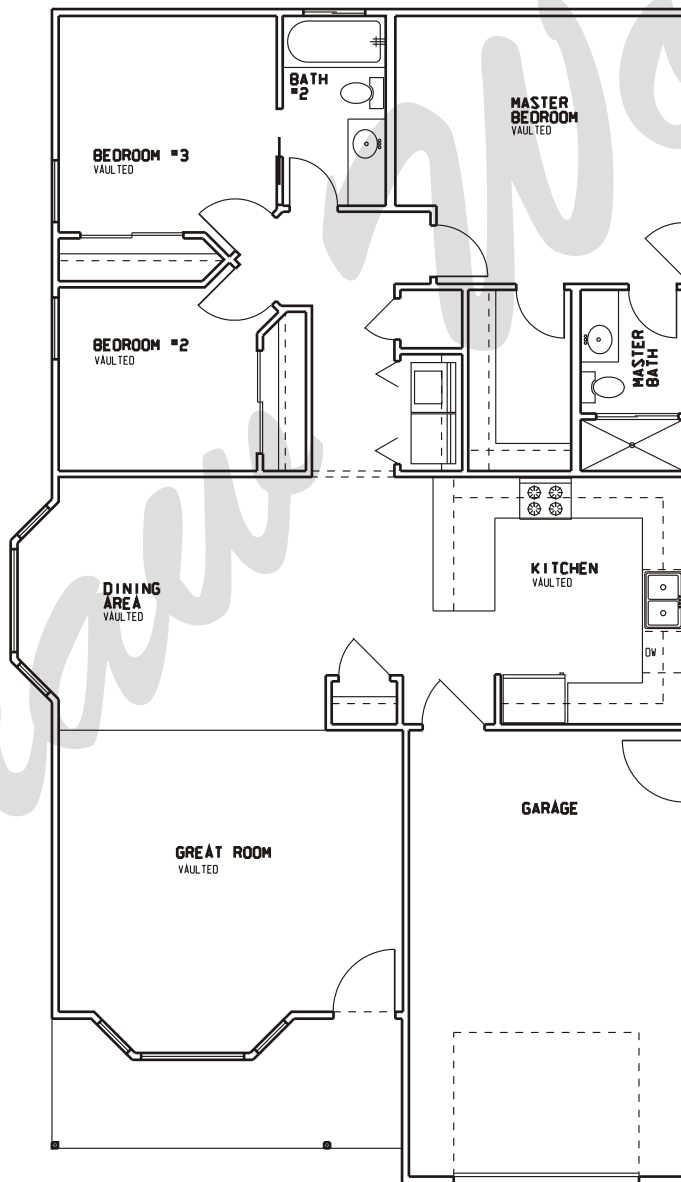

## Plan: Gwendolyn

Square Feet: 1,360

Overall Dimensions: 33'-0" X 57'-0"

This plan is copyrighted by Draw Works and is protected under the copyright laws of the United States and may not be copied in any form. Draw Works will pursue prosecution of any violations.