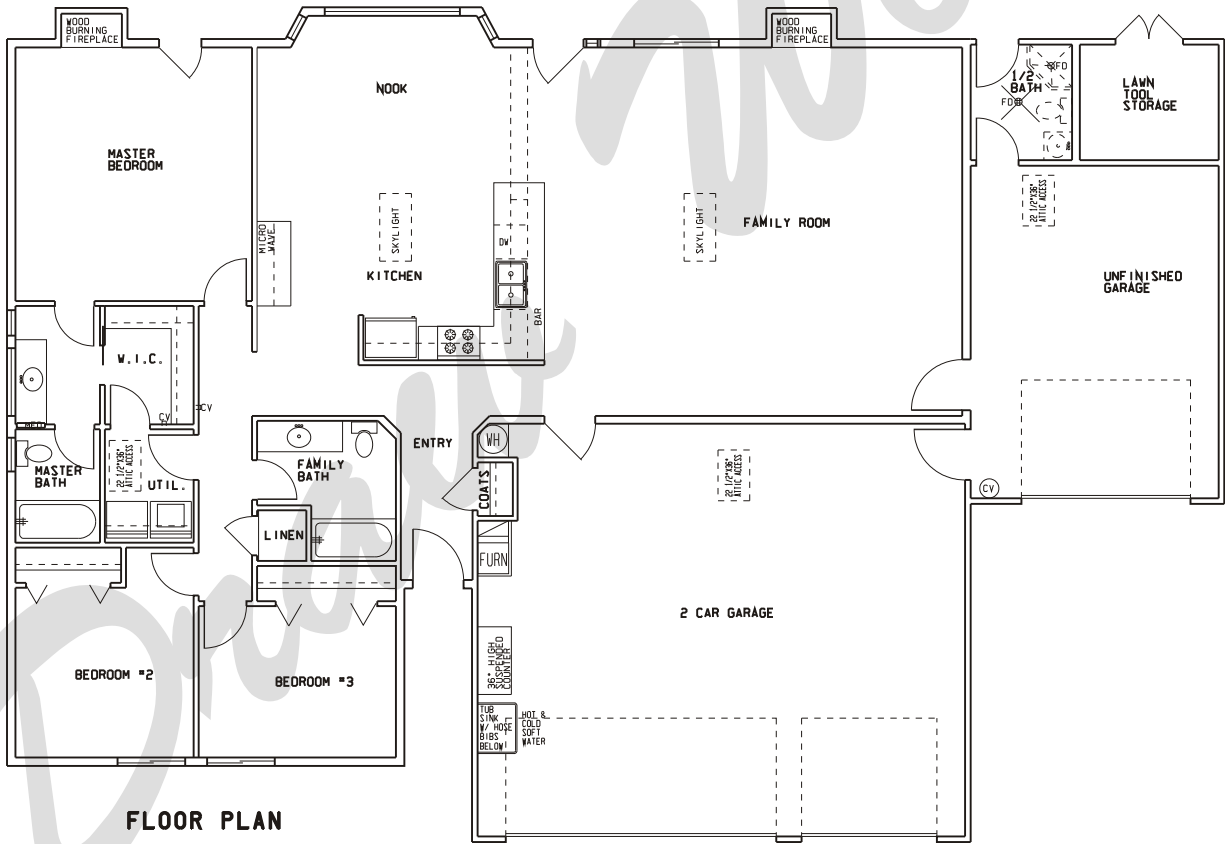

# Draw Works

P.O. Box 3294 St. George, Utah 84771 (435)634-1450

www.thebesthomeplans.com

FLOOR PLAN

## Plan: Haley

Square Feet: 1,838

Overall Dimensions: 72'-0" X 49'-6"

This plan is copyrighted by Draw Works and is protected under the copyright laws of the United States and may not be copied in any form. Draw Works will pursue prosecution of any violations.