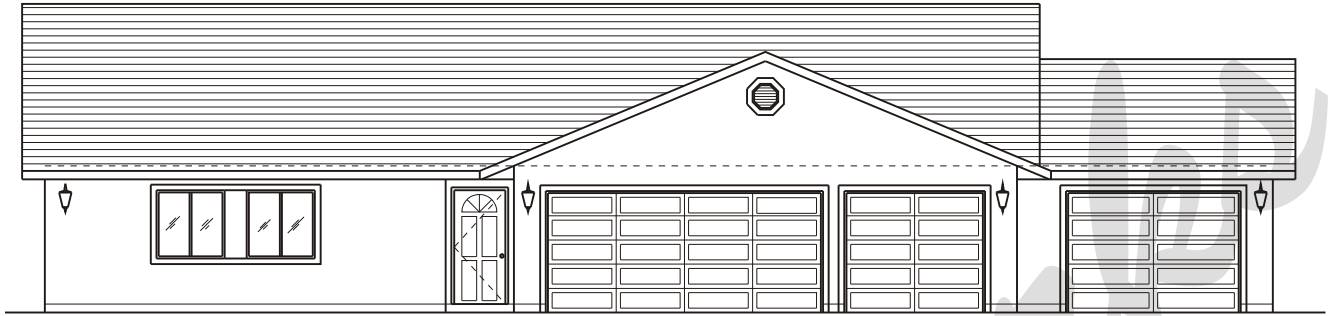

# Draw Works

P.O. Box 3294 St. George, Utah 84771 (435)634-1450

www.thebesthomeplans.com

FLOOR PLAN

## Plan: Haley

Square Feet: 1,838

Overall Dimensions: 72'-0" X 49'-6"

This plan is copyrighted by Draw Works and is protected under the copyright laws of the United States and may not be copied in any form. Draw Works will pursue prosecution of any violations.