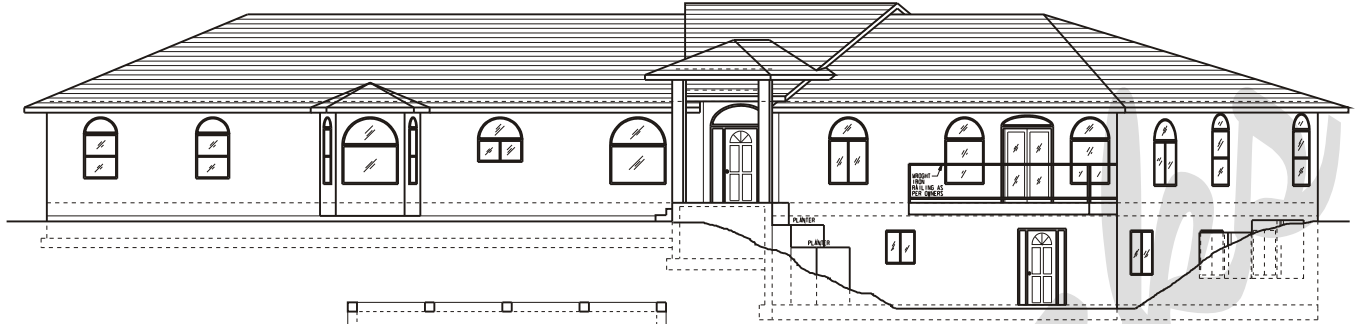

Draw Works

P.O. Box 3294 St. George, Utah 84771 (435)634-1450

www.thebesthomeplans.com

Plan: Hannah

Square Feet: 3,080 Main 1,260 Dn
Overall Dimensions: 114'-0" X 75'-8"

This plan is copyrighted by Draw Works and is protected under the copyright laws of the United States and may not be copied in any form. Draw Works will pursue prosecution of any violations.