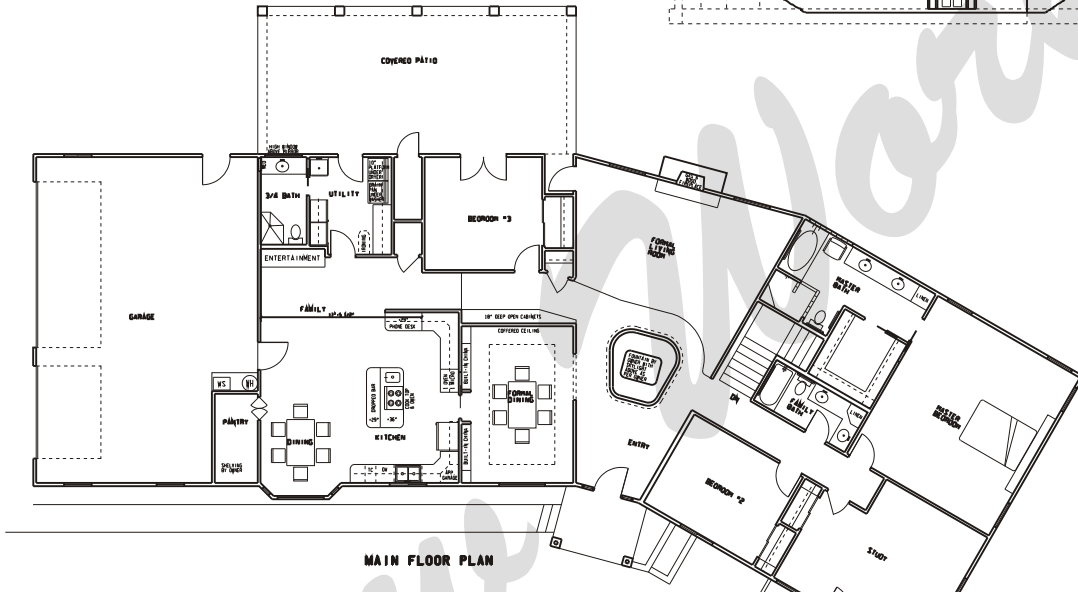

Draw Works

P.O. Box 3294 St. George, Utah 84771 (435)634-1450

www.thebesthomeplans.com

Plan: Hannah

Square Feet: 3,080 Main 1,260 Dn
Overall Dimensions: 114'-0" X 75'-8"

This plan is copyrighted by Draw Works and is protected under the copyright laws of the United States and may not be copied in any form. Draw Works will pursue prosecution of any violations.