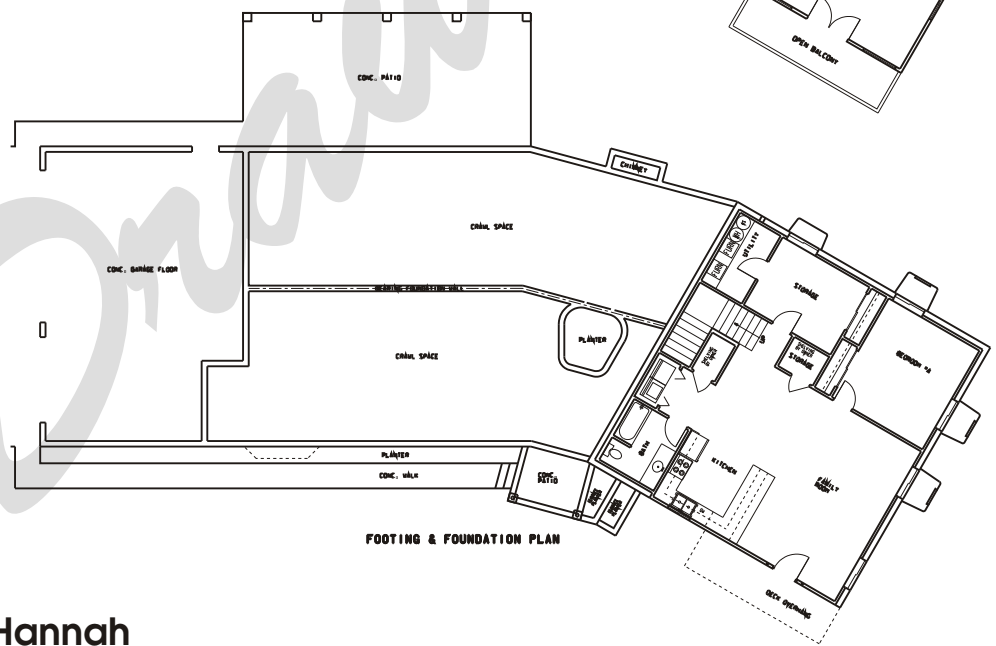

Draw Works

P.O. Box 3294 St. George, Utah 84771 (435)634-1450

www.thebesthomeplans.com

Plan: Hannah

Square Feet: 3,080 Main 1,260 Dn
Overall Dimensions: 114'-0" X 75'-8"

This plan is copyrighted by Draw Works and is protected under the copyright laws of the United States and may not be copied in any form. Draw Works will pursue prosecution of any violations.