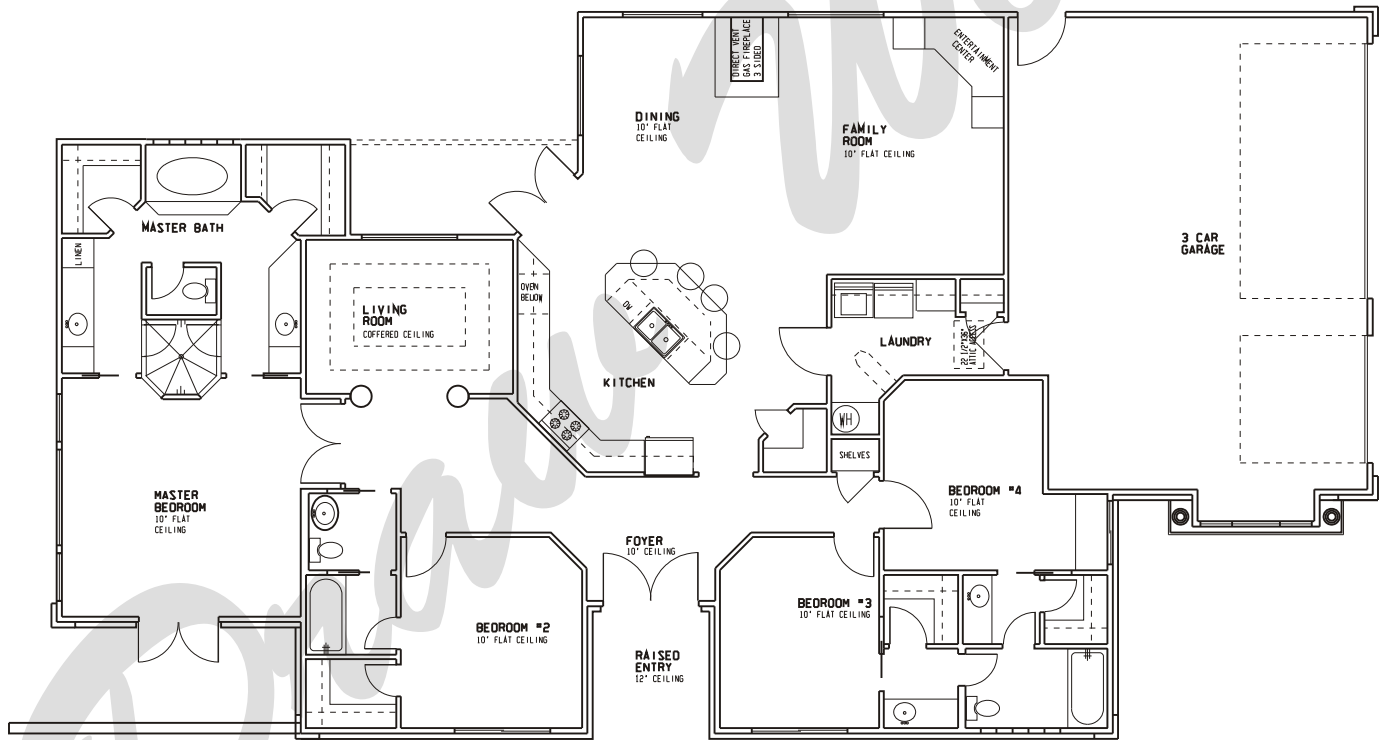

# Draw Works

P.O. Box 3294 St. George, Utah 84771 (435)634-1450

www.thebesthomeplans.com

FLOOR PLAN

## Plan: Harley

Square Feet: 2,318

Overall Dimensions: 89'-0" X 45'-4"

This plan is copyrighted by Draw Works and is protected under the copyright laws of the United States and may not be copied in any form. Draw Works will pursue prosecution of any violations.