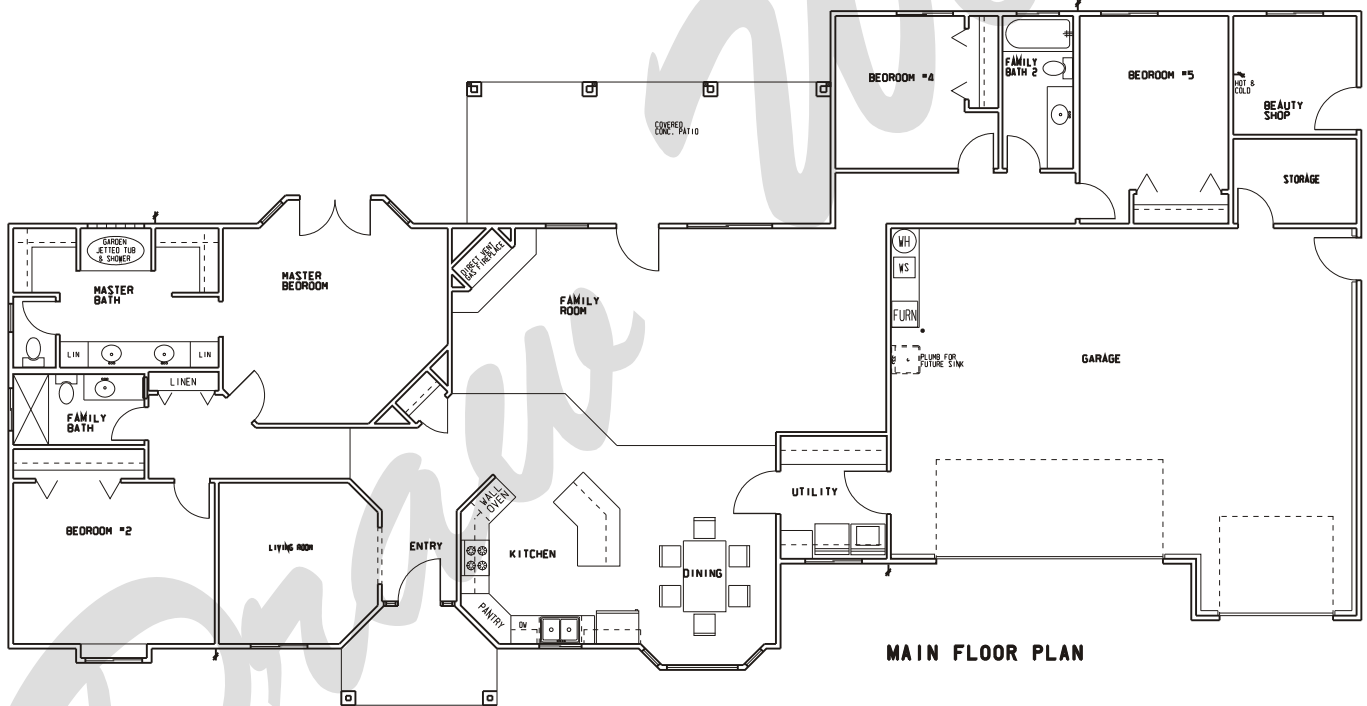

Draw Works

P.O. Box 3294 St. George, Utah 84771 (435)634-1450

www.thebesthomeplans.com

Plan: Heather

Square Feet: 2,405

Overall Dimensions: 89'-0" X 45'-4"

This plan is copyrighted by Draw Works and is protected under the copyright laws of the United States and may not be copied in any form. Draw Works will pursue prosecution of any violations.