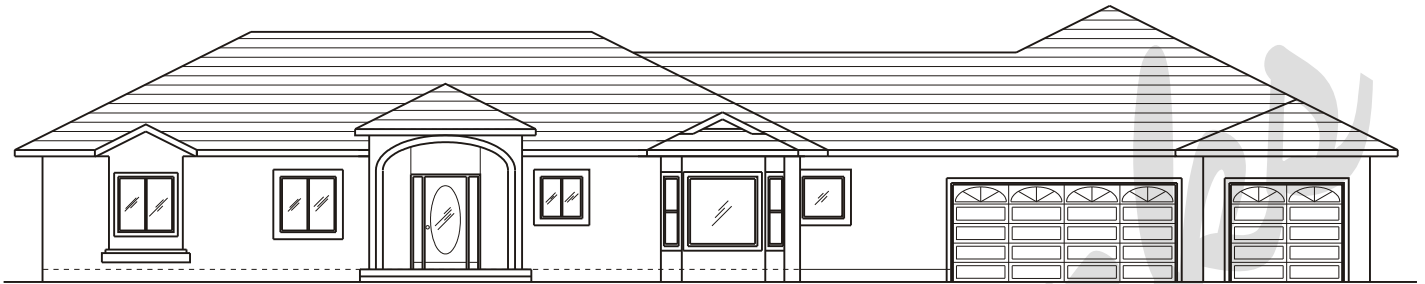

Draw Works

P.O. Box 3294 St. George, Utah 84771 (435)634-1450

www.thebesthomeplans.com

Plan: Heather

Square Feet: 2,405

Overall Dimensions: 89'-0" X 45'-4"

This plan is copyrighted by Draw Works and is protected under the copyright laws of the United States and may not be copied in any form. Draw Works will pursue prosecution of any violations.