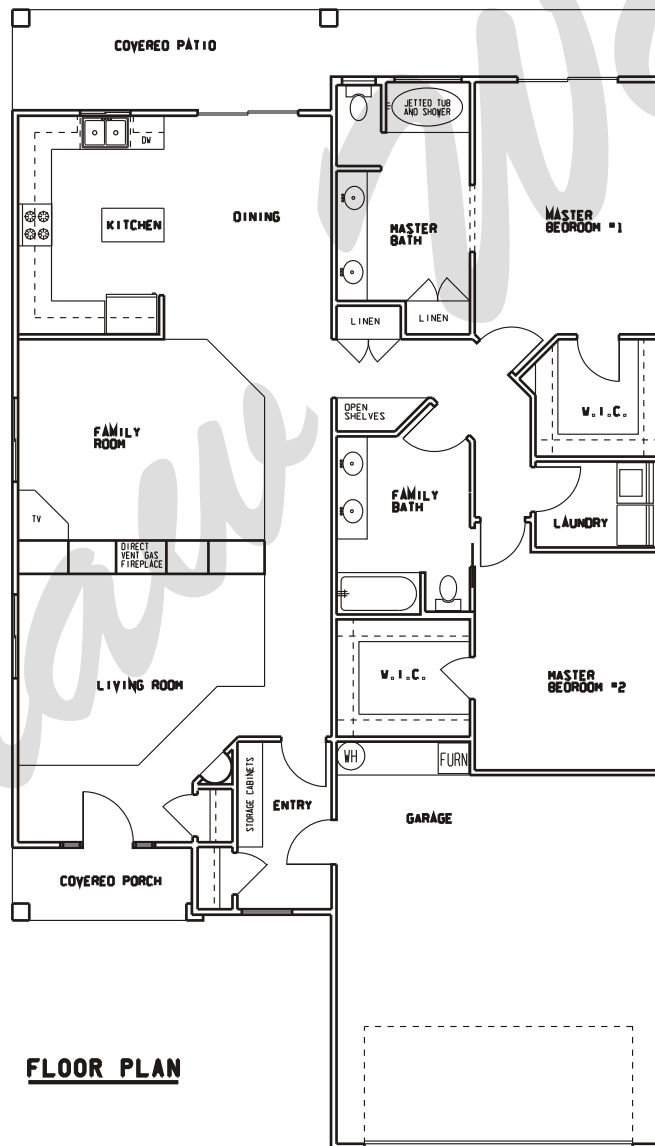

Draw Works

P.O. Box 3294 St. George, Utah 84771 (435)634-1450

www.thebesthomeplans.com

Plan: Heidi 2

Square Feet: 1,689

Overall Dimensions: 39'-0" X 68'-0"

This plan is copyrighted by Draw Works and is protected under the copyright laws of the United States and may not be copied in any form. Draw Works will pursue prosecution of any violations.