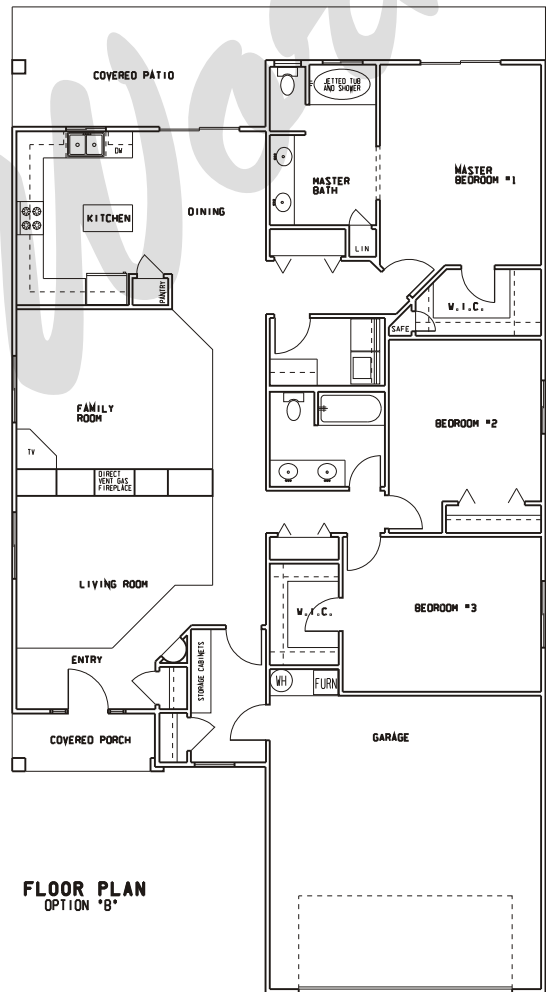

## Plan: Heidi 3

Square Feet: 1,862

Overall Dimensions: 40'-0" X 70'-0"

This plan is copyrighted by Draw Works and is protected under the copyright laws of the United States and may not be copied in any form. Draw Works will pursue prosecution of any violations.