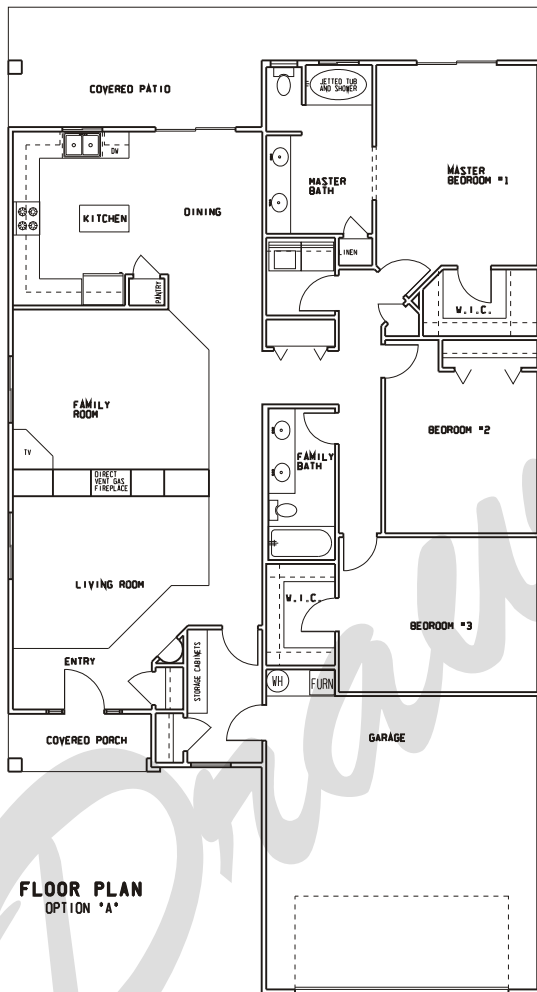

## Plan: Heidi 3

Square Feet: 1,862

Overall Dimensions: 40'-0" X 70'-0"

This plan is copyrighted by Draw Works and is protected under the copyright laws of the United States and may not be copied in any form. Draw Works will pursue prosecution of any violations.