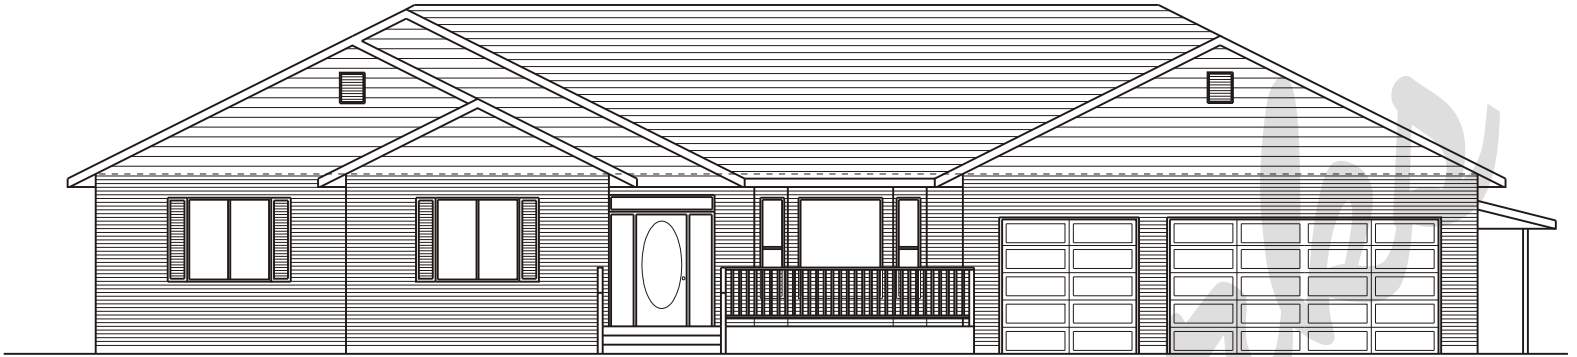

Draw Works

P.O. Box 3294 St. George, Utah 84771 (435)634-1450

www.thebesthomeplans.com

Plan: Hellena

Square Feet: 2,477

Overall Dimensions: 81'-8" X 59'-0"

This plan is copyrighted by Draw Works and is protected under the copyright laws of the United States and may not be copied in any form. Draw Works will pursue prosecution of any violations.