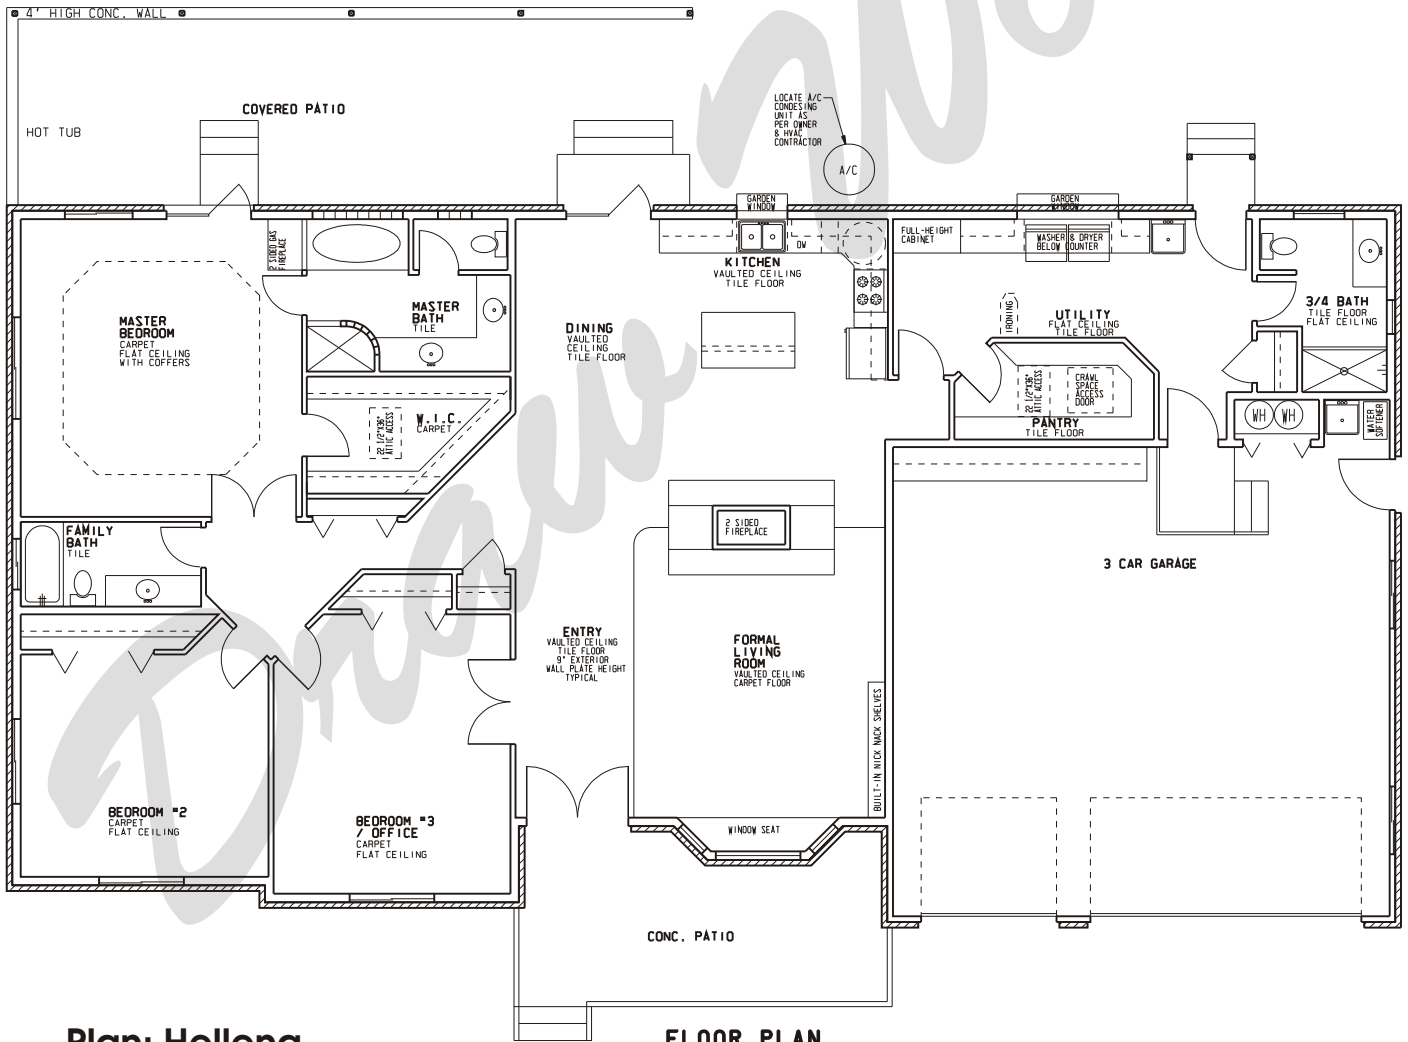

Draw Works

P.O. Box 3294 St. George, Utah 84771 (435)634-1450

www.thebesthomeplans.com

Plan: Hellena

Square Feet: 2,477

Overall Dimensions: 81'-8" X 59'-0"

This plan is copyrighted by Draw Works and is protected under the copyright laws of the United States and may not be copied in any form. Draw Works will pursue prosecution of any violations.