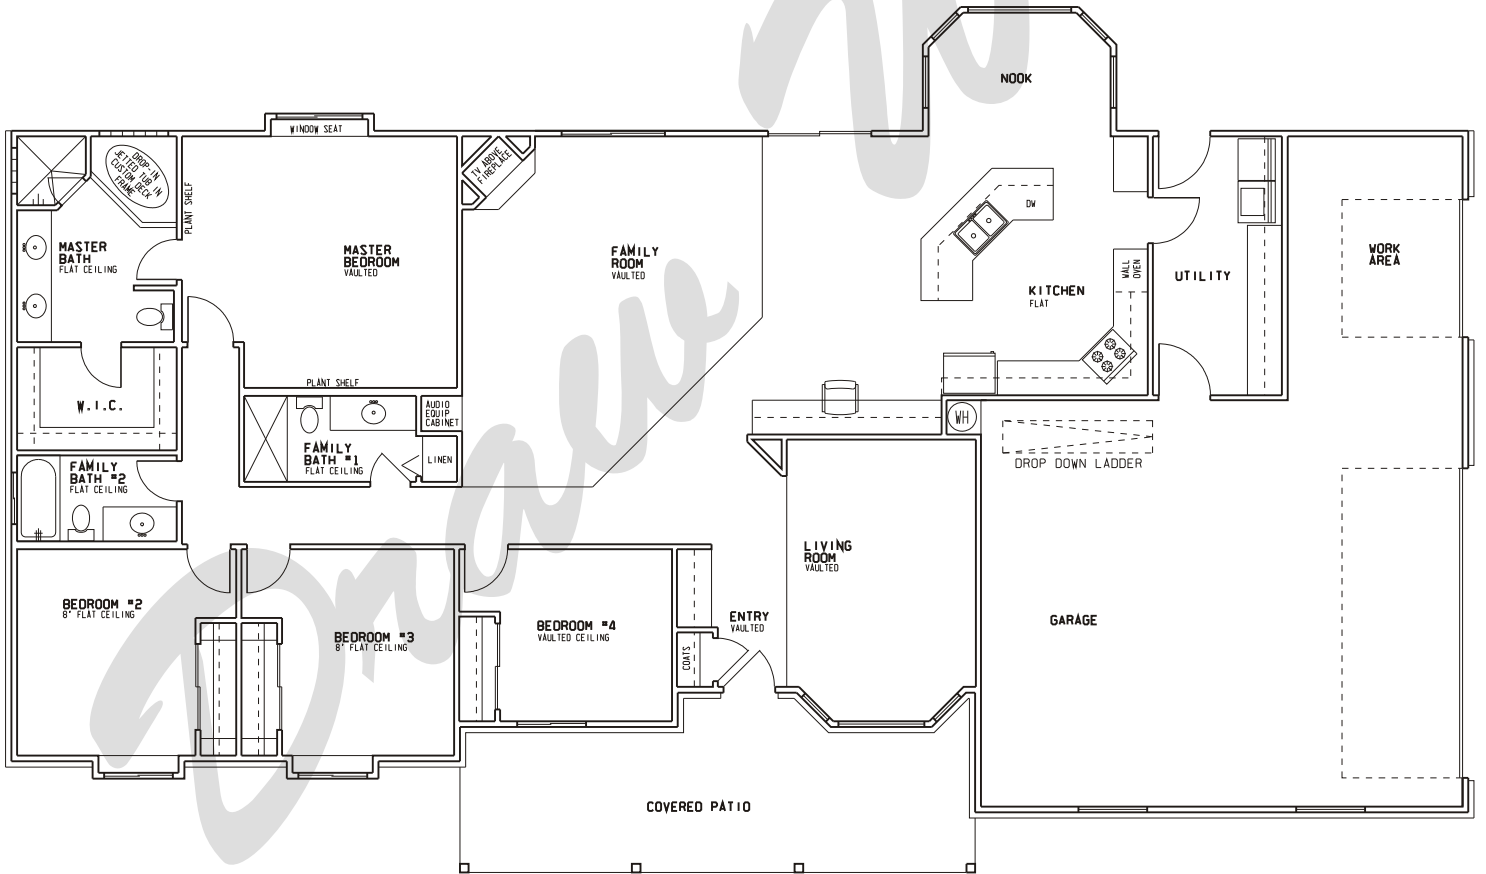

Draw Works

P.O. Box 3294 St. George, Utah 84771 (435)634-1450

www.thebesthomeplans.com

FLOOR PLAN

Plan: Hermoine

Square Feet: 2,371

Overall Dimensions: 84'-9" X 50'-4"

This plan is copyrighted by Draw Works and is protected under the copyright laws of the United States and may not be copied in any form. Draw Works will pursue prosecution of any violations.