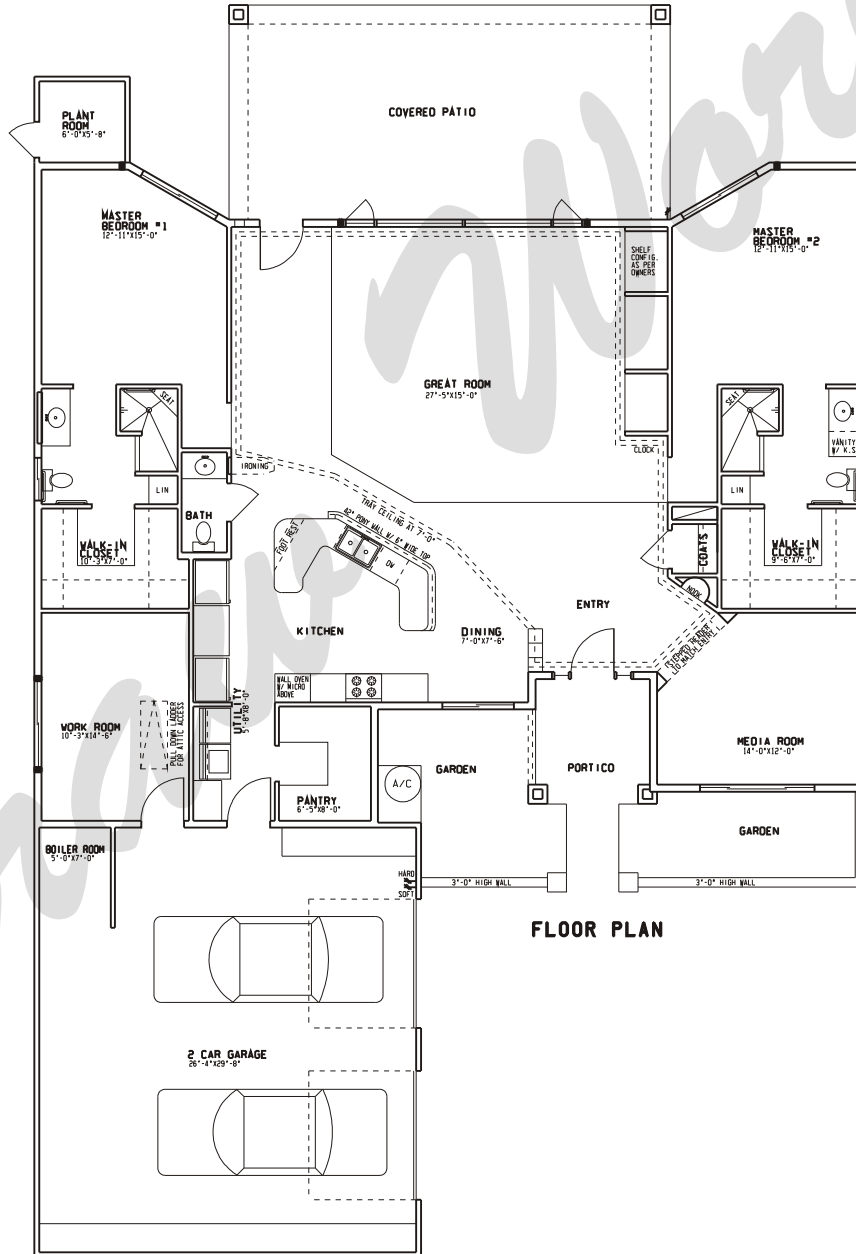

## Plan: Hermosa

Square Feet: 2,332

Overall Dimensions: 58'-0" X 87'-6"

This plan is copyrighted by Draw Works and is protected under the copyright laws of the United States and may not be copied in any form. Draw Works will pursue prosecution of any violations.