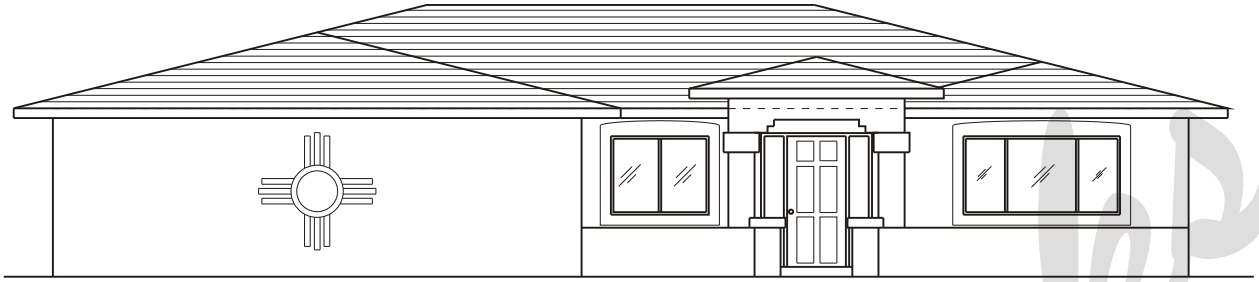

## Plan: Hermosa

Square Feet: 2,332

Overall Dimensions: 58'-0" X 87'-6"

This plan is copyrighted by Draw Works and is protected under the copyright laws of the United States and may not be copied in any form. Draw Works will pursue prosecution of any violations.