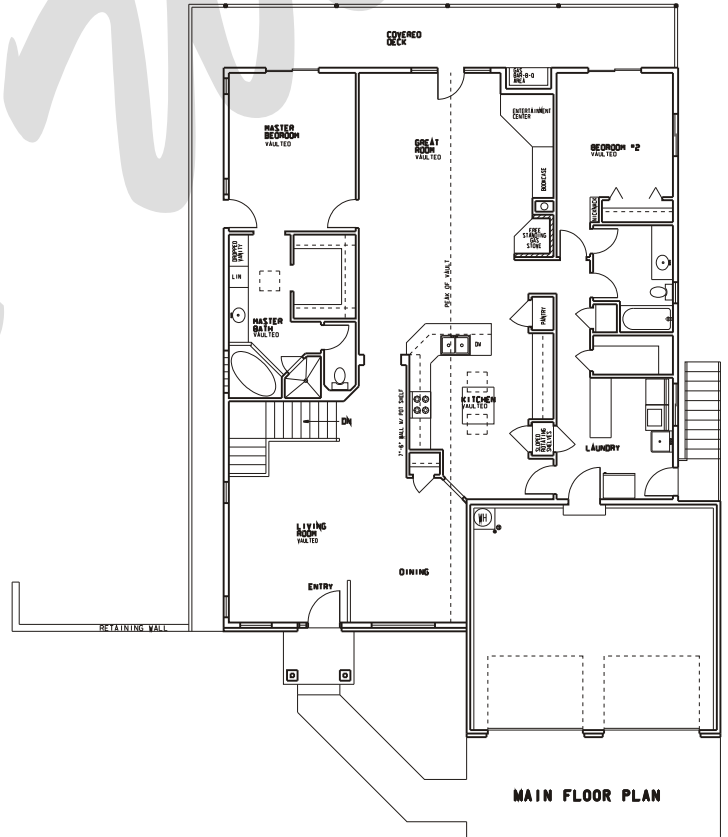

Draw Works

P.O. Box 3294 St. George, Utah 84771 (435)634-1450

www.thebesthomeplans.com

Plan: Hillary

Square Feet: 2,048 Main 2,068 Dn
Overall Dimensions: 47'-0" X 69'-0"

This plan is copyrighted by Draw Works and is protected under the copyright laws of the United States and may not be copied in any form. Draw Works will pursue prosecution of any violations.