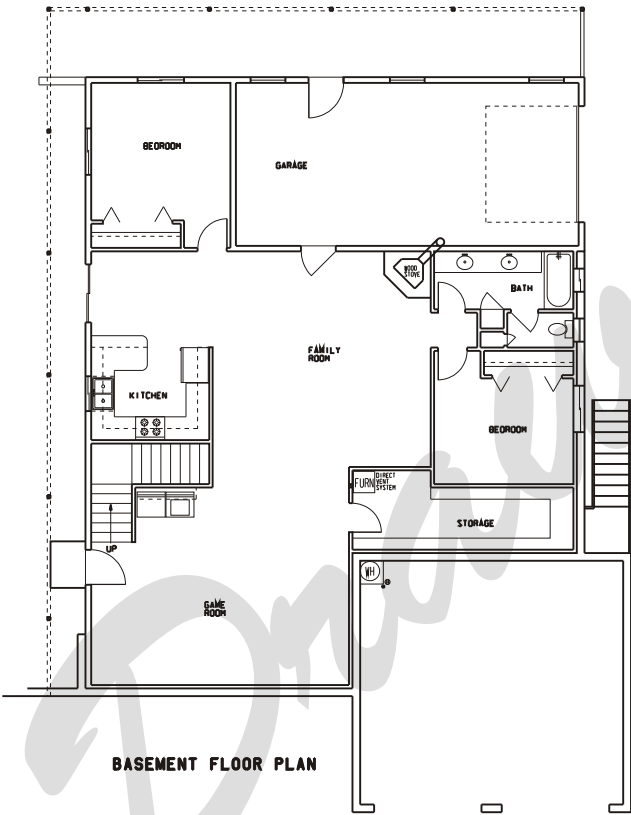

Draw Works

P.O. Box 3294 St. George, Utah 84771 (435)634-1450

www.thebesthomeplans.com

Plan: Hillary

Square Feet: 2,048 Main 2,068 Dn
Overall Dimensions: 47'-0" X 69'-0"

This plan is copyrighted by Draw Works and is protected under the copyright laws of the United States and may not be copied in any form. Draw Works will pursue prosecution of any violations.