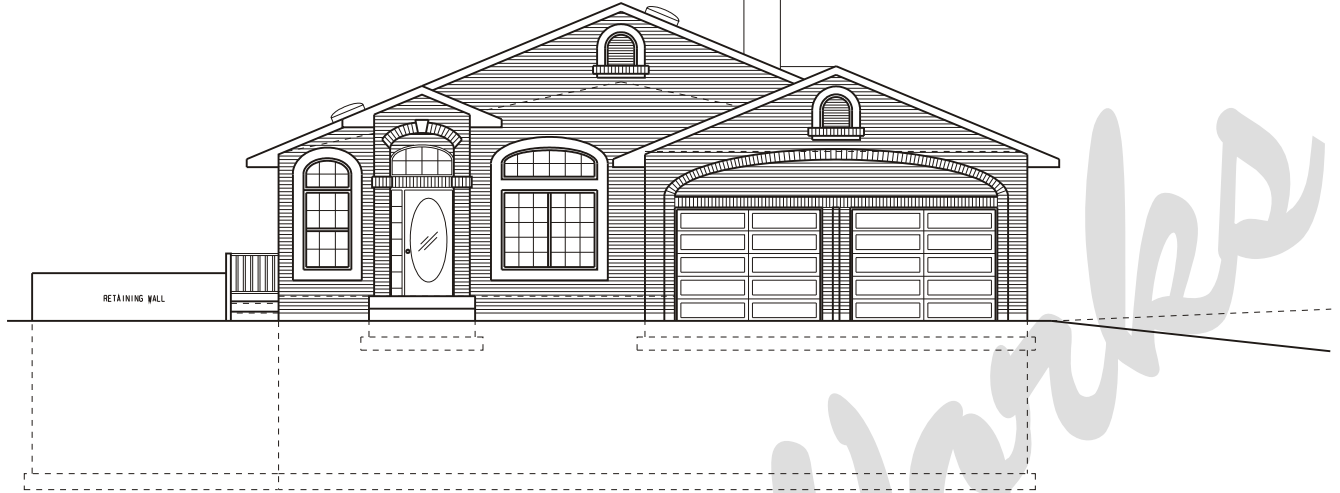

Draw Works

P.O. Box 3294 St. George, Utah 84771 (435)634-1450

www.thebesthomeplans.com

Plan: Hillary

Square Feet: 2,048 Main 2,068 Dn
Overall Dimensions: 47'-0" X 69'-0"

This plan is copyrighted by Draw Works and is protected under the copyright laws of the United States and may not be copied in any form. Draw Works will pursue prosecution of any violations.