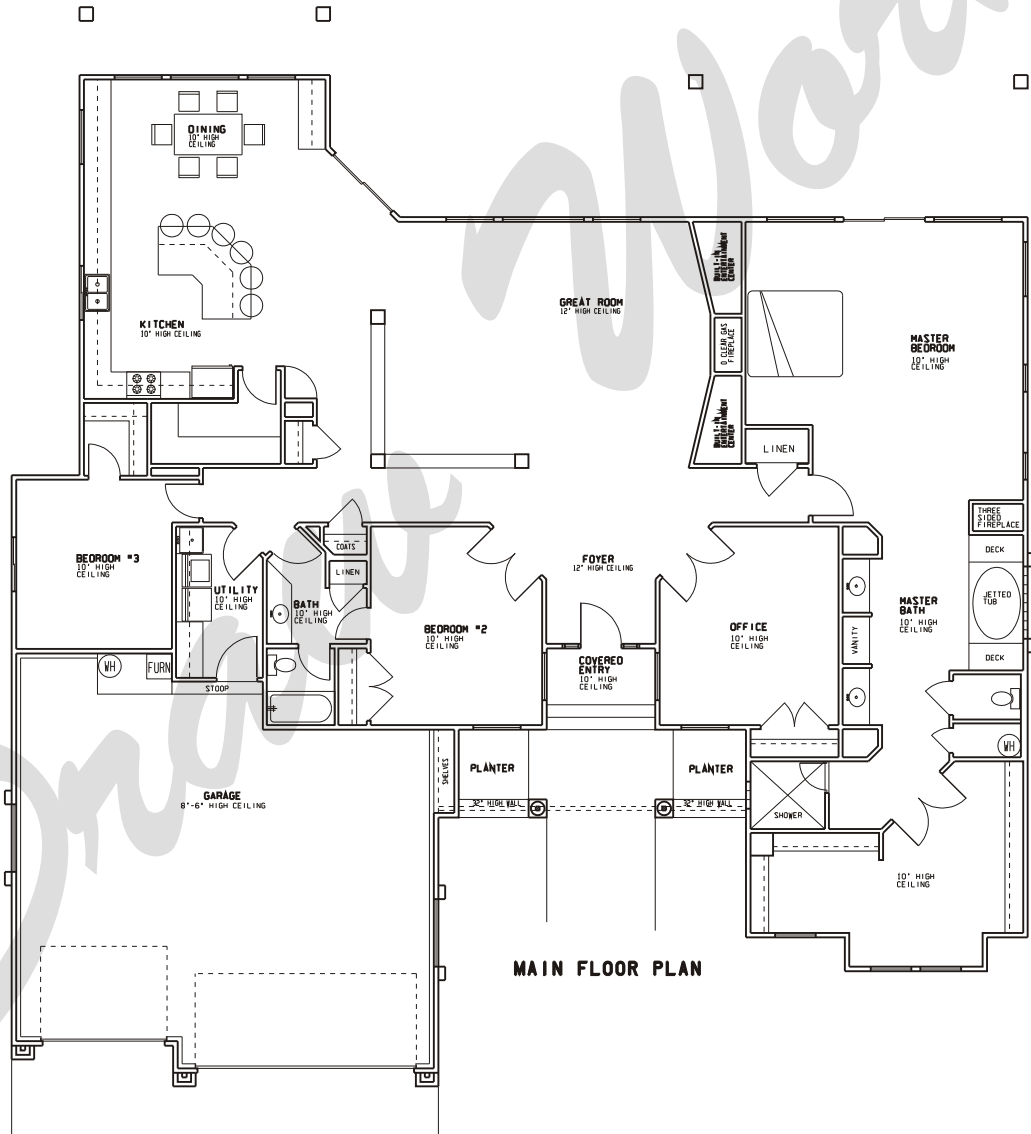

# Draw Works

P.O. Box 3294 St. George, Utah 84771 (435)634-1450

www.thebesthomeplans.com

## Plan: Holly

Square Feet: 3,157

Overall Dimensions: 75'-6" X 79'-8"

This plan is copyrighted by Draw Works and is protected under the copyright laws of the United States and may not be copied in any form. Draw Works will pursue prosecution of any violations.