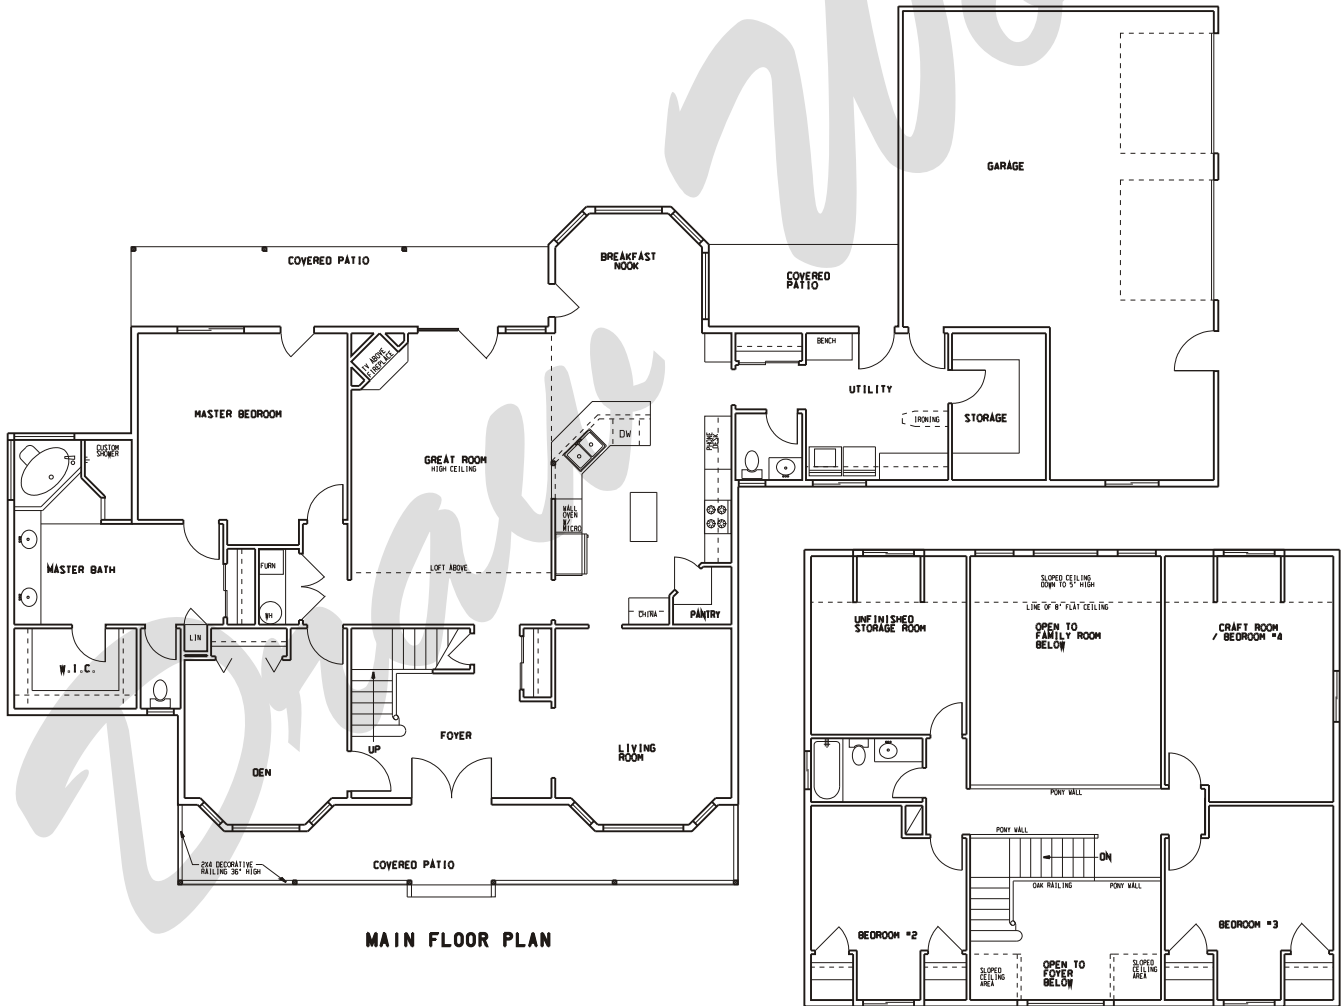

Draw Works

P.O. Box 3294 St. George, Utah 84771 (435)634-1450

www.thebesthomeplans.com

Plan: Hope

Square Feet: 2,218 Main 1,048 Up
Overall Dimensions: 90'-9" X 65'-10"

This plan is copyrighted by Draw Works and is protected under the copyright laws of the United States and may not be copied in any form. Draw Works will pursue prosecution of any violations.