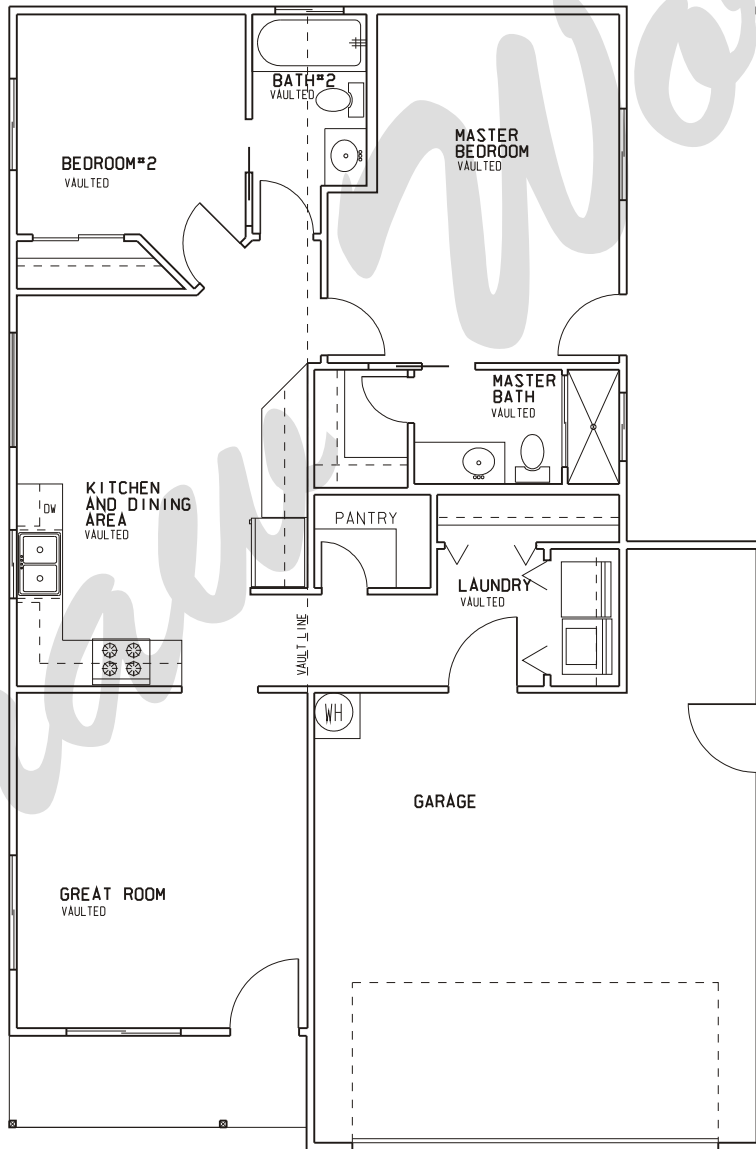

## Plan: Ida

Square Feet: 1,010

Overall Dimensions: 33'-0" X 50'-0"

This plan is copyrighted by Draw Works and is protected under the copyright laws of the United States and may not be copied in any form. Draw Works will pursue prosecution of any violations.