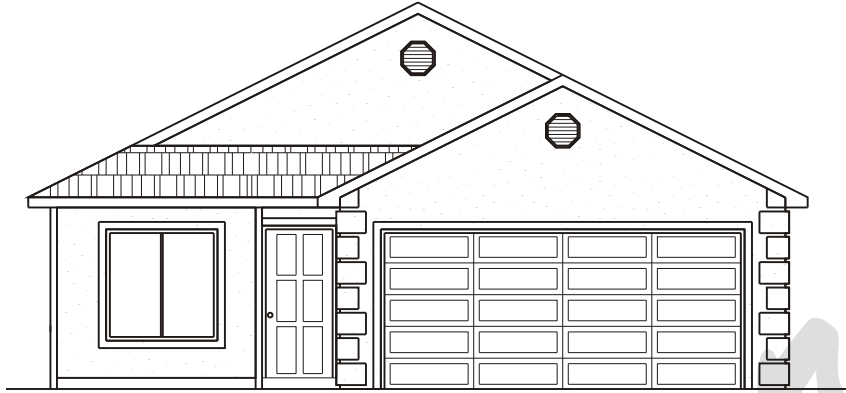

# Draw Works

P.O. Box 3294 St. George, Utah 84771 (435)634-1450

www.thebesthomeplans.com

## Plan: Ida

Square Feet: 1,010

Overall Dimensions: 33'-0" X 50'-0"

This plan is copyrighted by Draw Works and is protected under the copyright laws of the United States and may not be copied in any form. Draw Works will pursue prosecution of any violations.