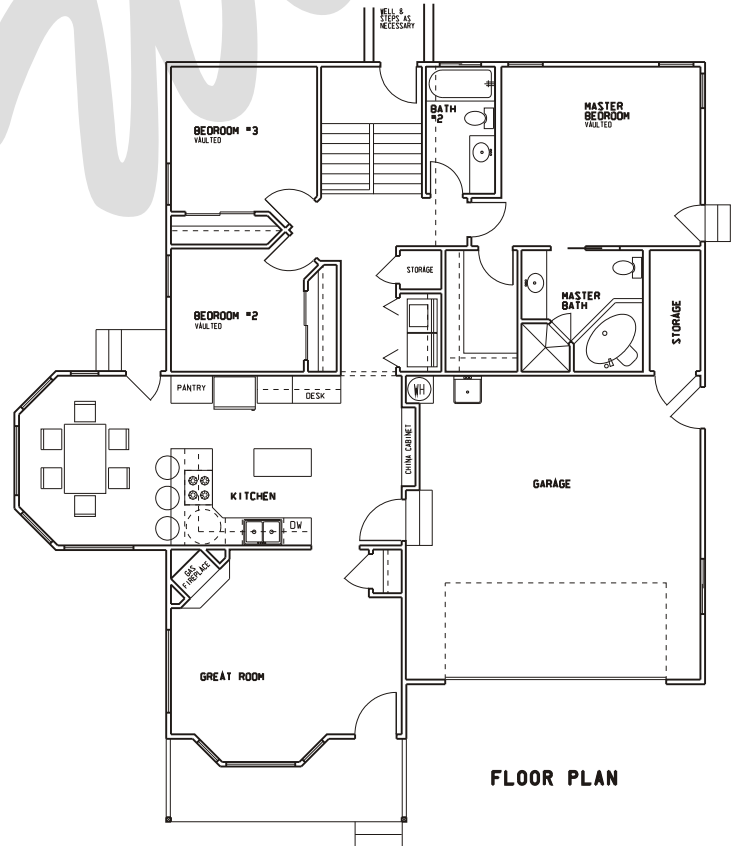

Draw Works

P.O. Box 3294 St. George, Utah 84771 (435)634-1450

www.thebesthomeplans.com

Plan: Inez

Square Feet: Main 1,454 Bsmt 1,500

Overall Dimensions: 50'-0" X 51'-0"

This plan is copyrighted by Draw Works and is protected under the copyright laws of the United States and may not be copied in any form. Draw Works will pursue prosecution of any violations.