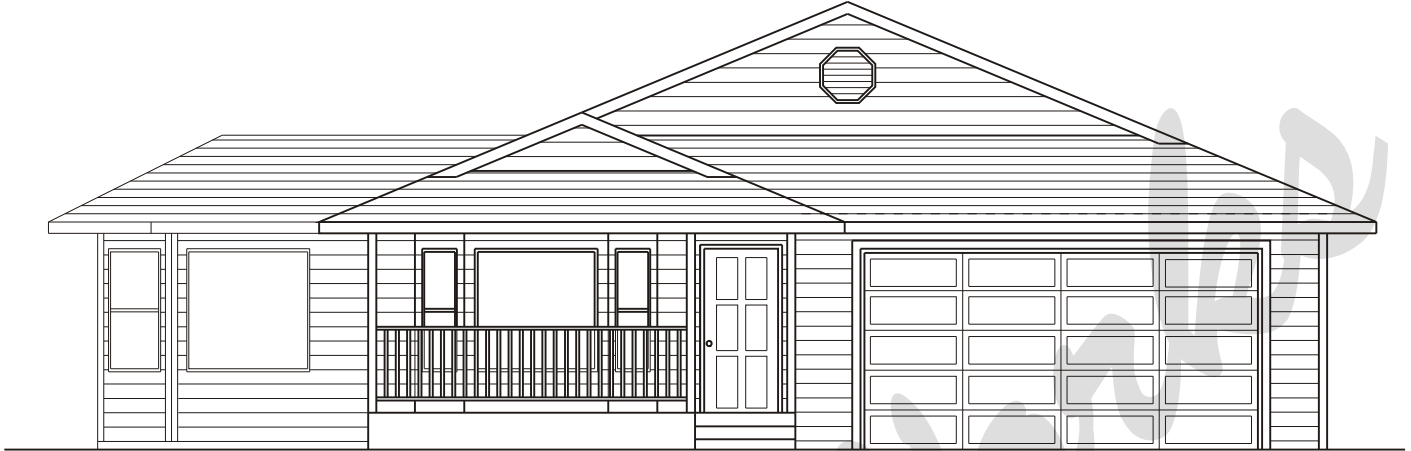

Draw Works

P.O. Box 3294 St. George, Utah 84771 (435)634-1450

www.thebesthomeplans.com

Plan: Inez

Square Feet: Main 1,454 Bsmt 1,500

Overall Dimensions: 50'-0" X 51'-0"

This plan is copyrighted by Draw Works and is protected under the copyright laws of the United States and may not be copied in any form. Draw Works will pursue prosecution of any violations.