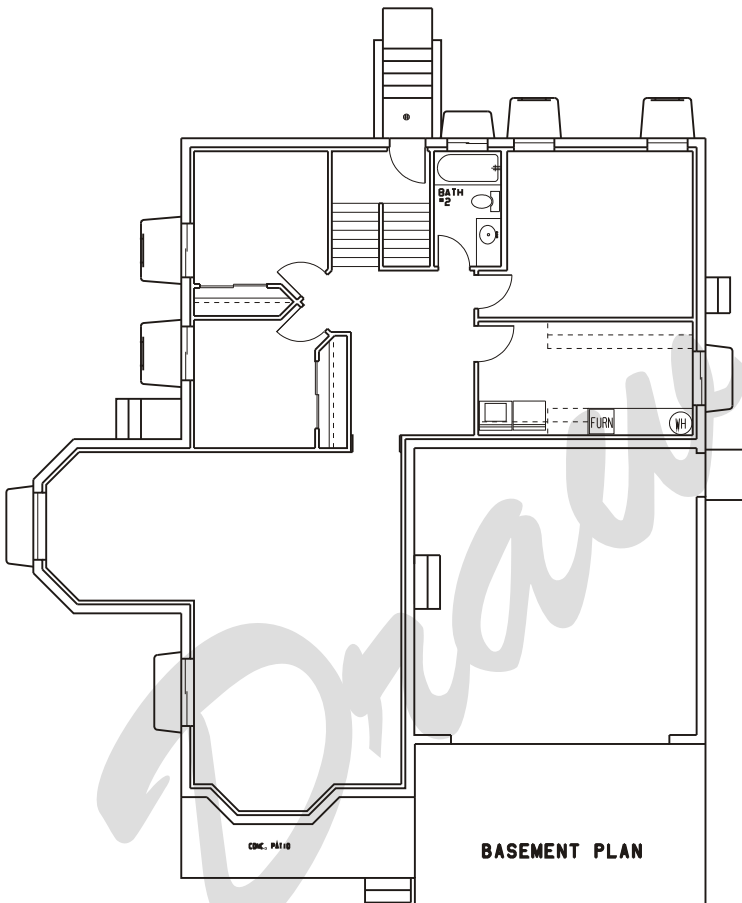

Draw Works

P.O. Box 3294 St. George, Utah 84771 (435)634-1450

www.thebesthomeplans.com

Plan: Inez

Square Feet: Main 1,454 Bsmt 1,500

Overall Dimensions: 50'-0" X 51'-0"

This plan is copyrighted by Draw Works and is protected under the copyright laws of the United States and may not be copied in any form. Draw Works will pursue prosecution of any violations.