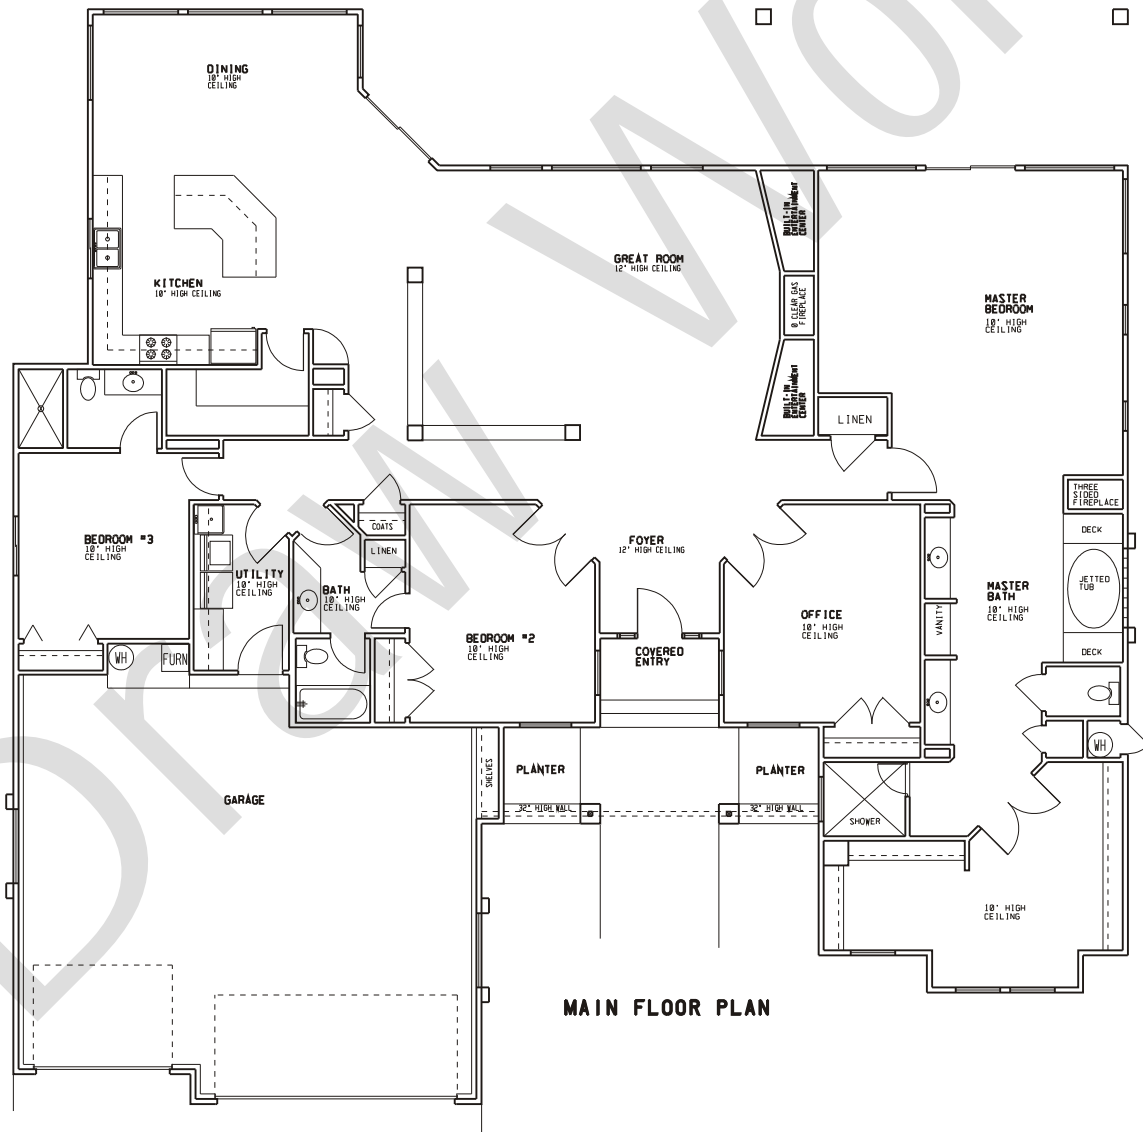

Draw Works

P.O. Box 3294 St. George, Utah 84771 (435)634-1450

www.thebesthomeplans.com

Plan: Inga

Square Feet: 3,198

Overall Dimensions: 75'-0" X 78'-8"

This plan is copyrighted by Draw Works and is protected under the copyright laws of the United States and may not be copied in any form. Draw Works will pursue prosecution of any violations.