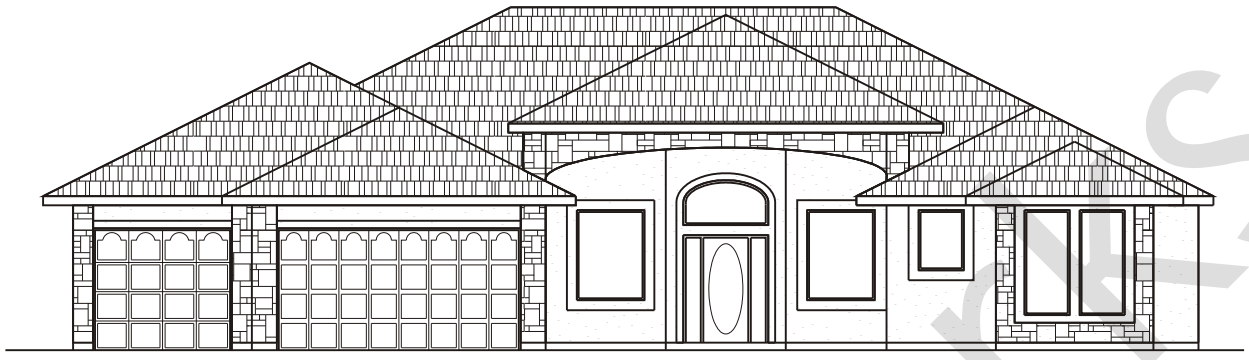

Draw Works

P.O. Box 3294 St. George, Utah 84771 (435)634-1450

www.thebesthomeplans.com

Plan: Inga

Square Feet: 3,198

Overall Dimensions: 75'-0" X 78'-8"

This plan is copyrighted by Draw Works and is protected under the copyright laws of the United States and may not be copied in any form. Draw Works will pursue prosecution of any violations.