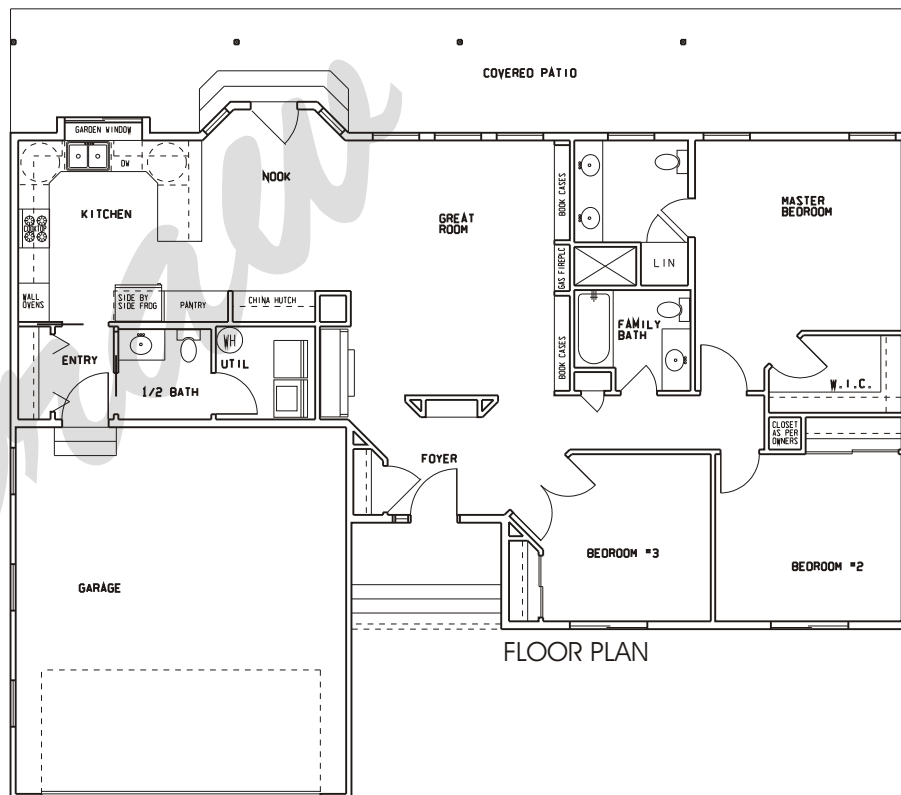

Draw Works

P.O. Box 3294 St. George, Utah 84771 (435)634-1450

www.thebesthomeplans.com

FRONT ELEVATION OPTION 1

FRONT ELEVATION OPTION 2

FLOOR PLAN

Plan: Ingrid

Square Feet: 1,502

Overall Dimensions: 58'-0" X 51'-0"

This plan is copyrighted by Draw Works and is protected under the copyright laws of the United States and may not be copied in any form. Draw Works will pursue prosecution of any violations.