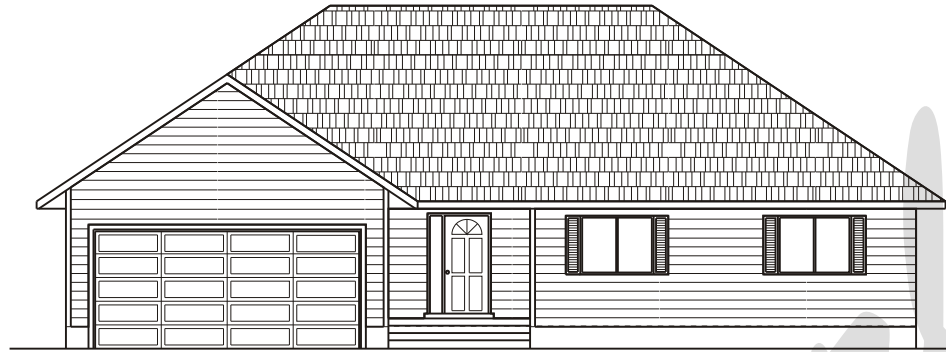

Draw Works

P.O. Box 3294 St. George, Utah 84771 (435)634-1450

www.thebesthomeplans.com

FRONT ELEVATION OPTION 1

FRONT ELEVATION OPTION 2

FLOOR PLAN

Plan: Ingrid

Square Feet: 1,502

Overall Dimensions: 58'-0" X 51'-0"

This plan is copyrighted by Draw Works and is protected under the copyright laws of the United States and may not be copied in any form. Draw Works will pursue prosecution of any violations.