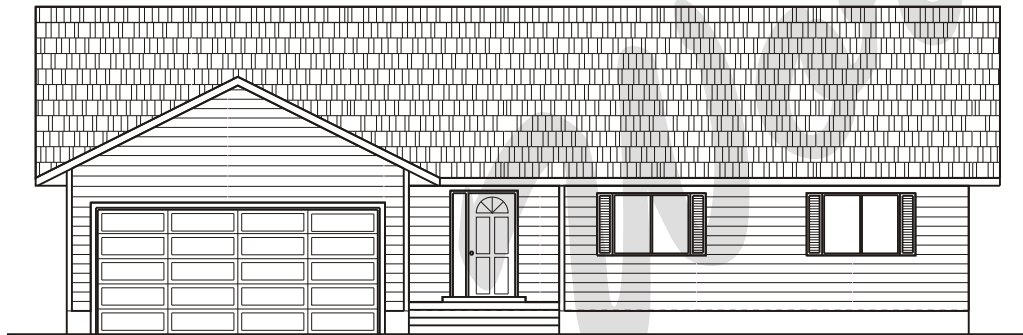

Draw Works

P.O. Box 3294 St. George, Utah 84771 (435)634-1450

www.thebesthomeplans.com

FRONT ELEVATION OPTION 1

FRONT ELEVATION OPTION 2

FLOOR PLAN

Plan: Ingrid

Square Feet: 1,502

Overall Dimensions: 58'-0" X 51'-0"

This plan is copyrighted by Draw Works and is protected under the copyright laws of the United States and may not be copied in any form. Draw Works will pursue prosecution of any violations.