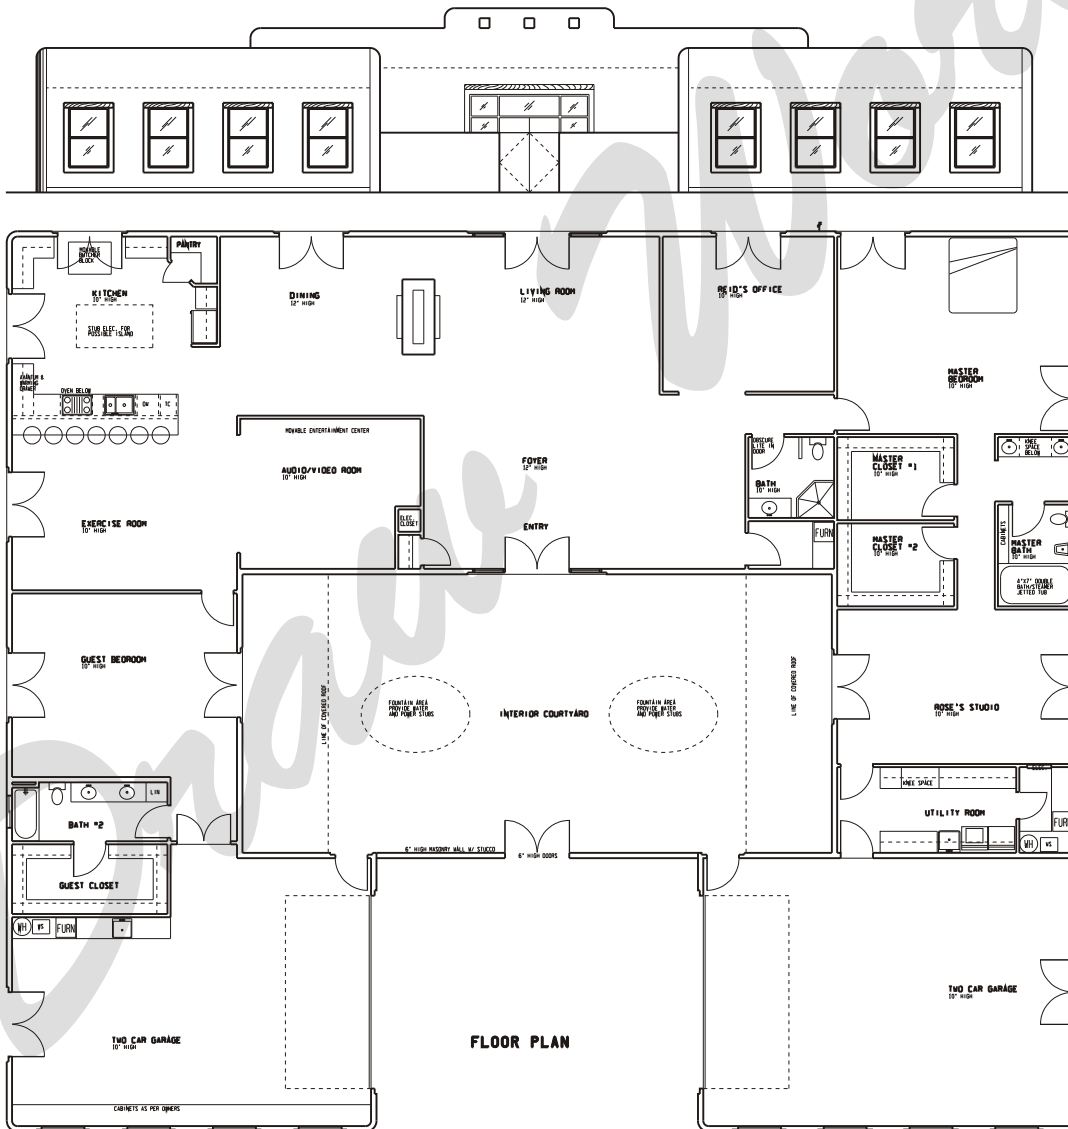

## Plan: Iris

Square Feet: 4,465

Overall Dimensions: 100'-0" X 84'-0"

This plan is copyrighted by Draw Works and is protected under the copyright laws of the United States and may not be copied in any form. Draw Works will pursue prosecution of any violations.