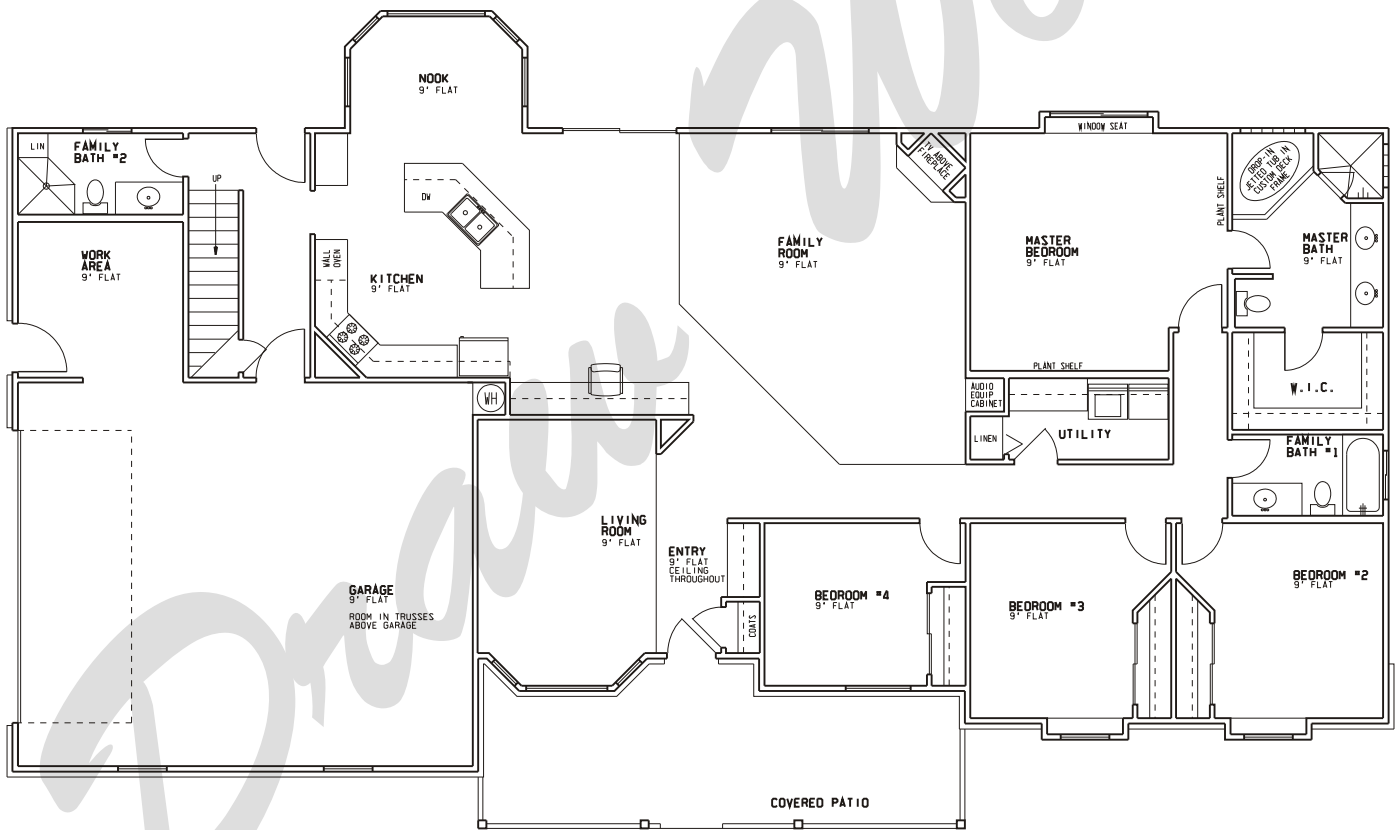

Draw Works

P.O. Box 3294 St. George, Utah 84771 (435)634-1450

www.thebesthomeplans.com

FLOOR PLAN

Plan: Isabel

Square Feet: 2,434 Main 400 Bonus

Overall Dimensions: 84'-9" X 50'-4"

Mirrored plan available without extra cost