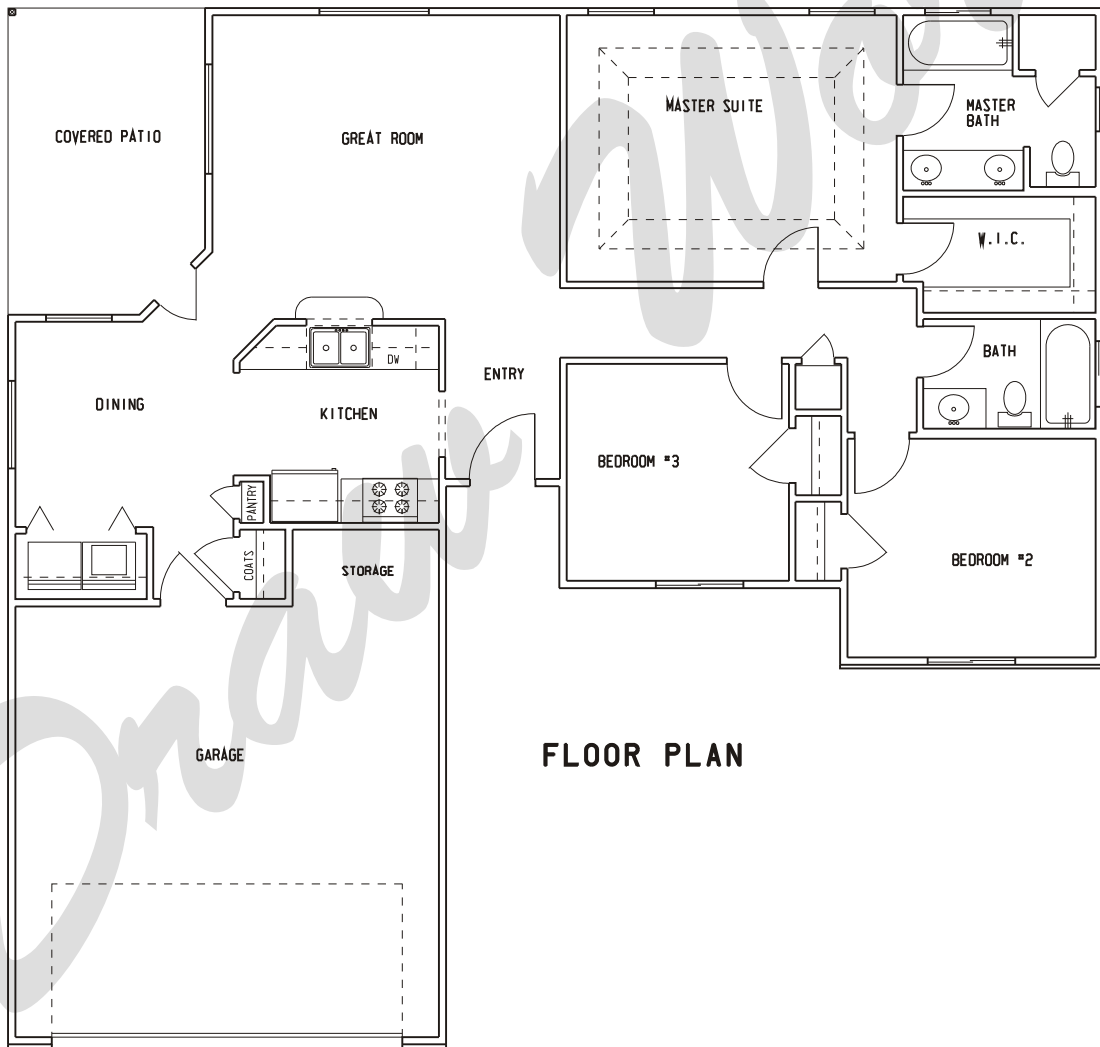

Draw Works

P.O. Box 3294 St. George, Utah 84771 (435)634-1450

www.thebesthomeplans.com

FLOOR PLAN

Plan: Kallie

Square Feet: 1,214

Overall Dimensions: 50'-0" X 47'-4"

This plan is copyrighted by Draw Works and is protected under the copyright laws of the United States and may not be copied in any form. Draw Works will pursue prosecution of any violations.