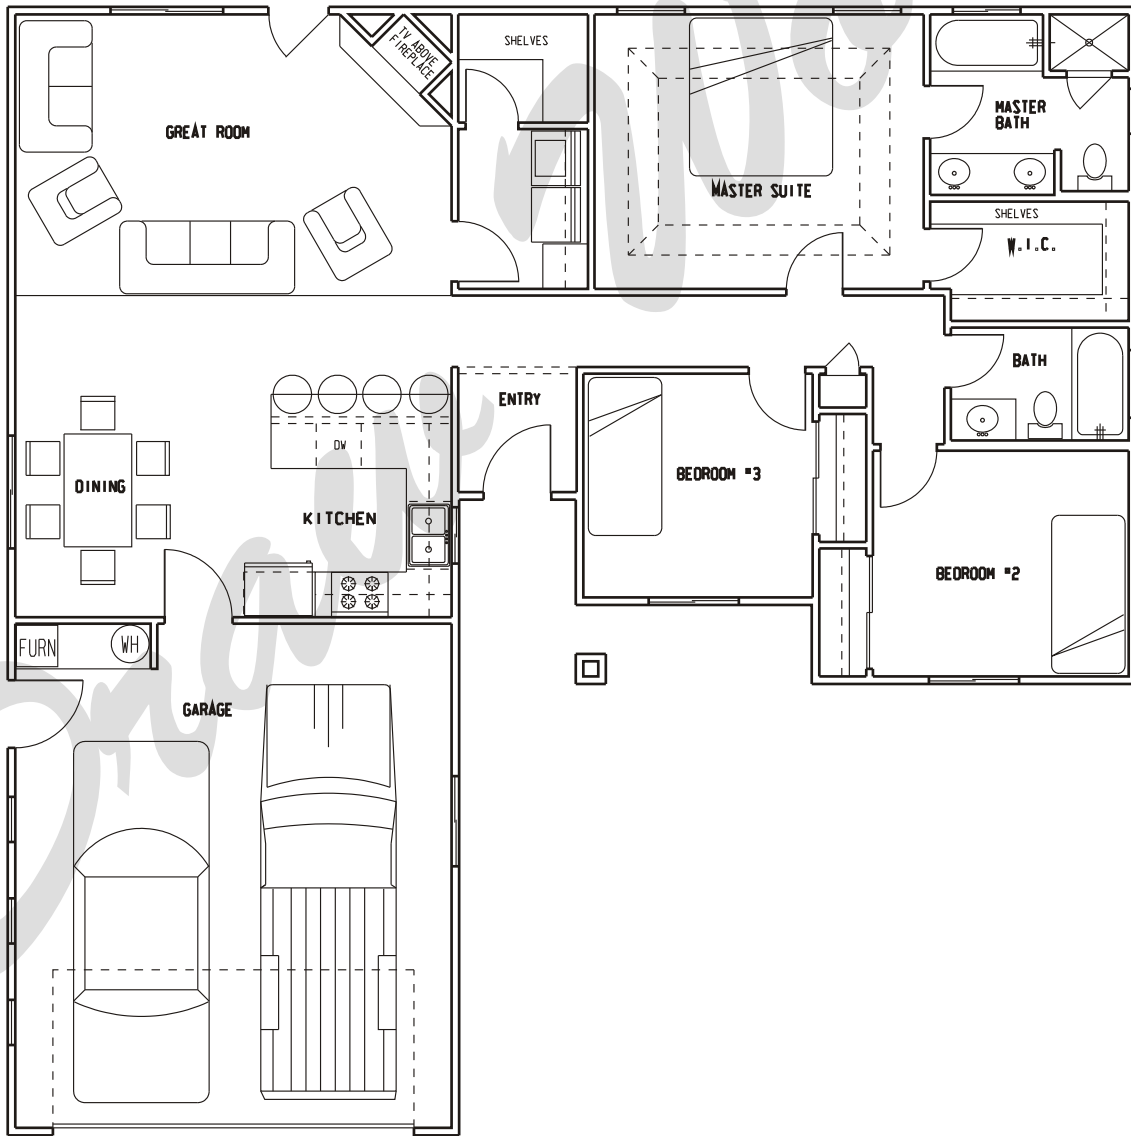

## Plan: Kallie 2

Square Feet: 1,368

Overall Dimensions: 50'-0" X 50'-0"

This plan is copyrighted by Draw Works and is protected under the copyright laws of the United States and may not be copied in any form. Draw Works will pursue prosecution of any violations.