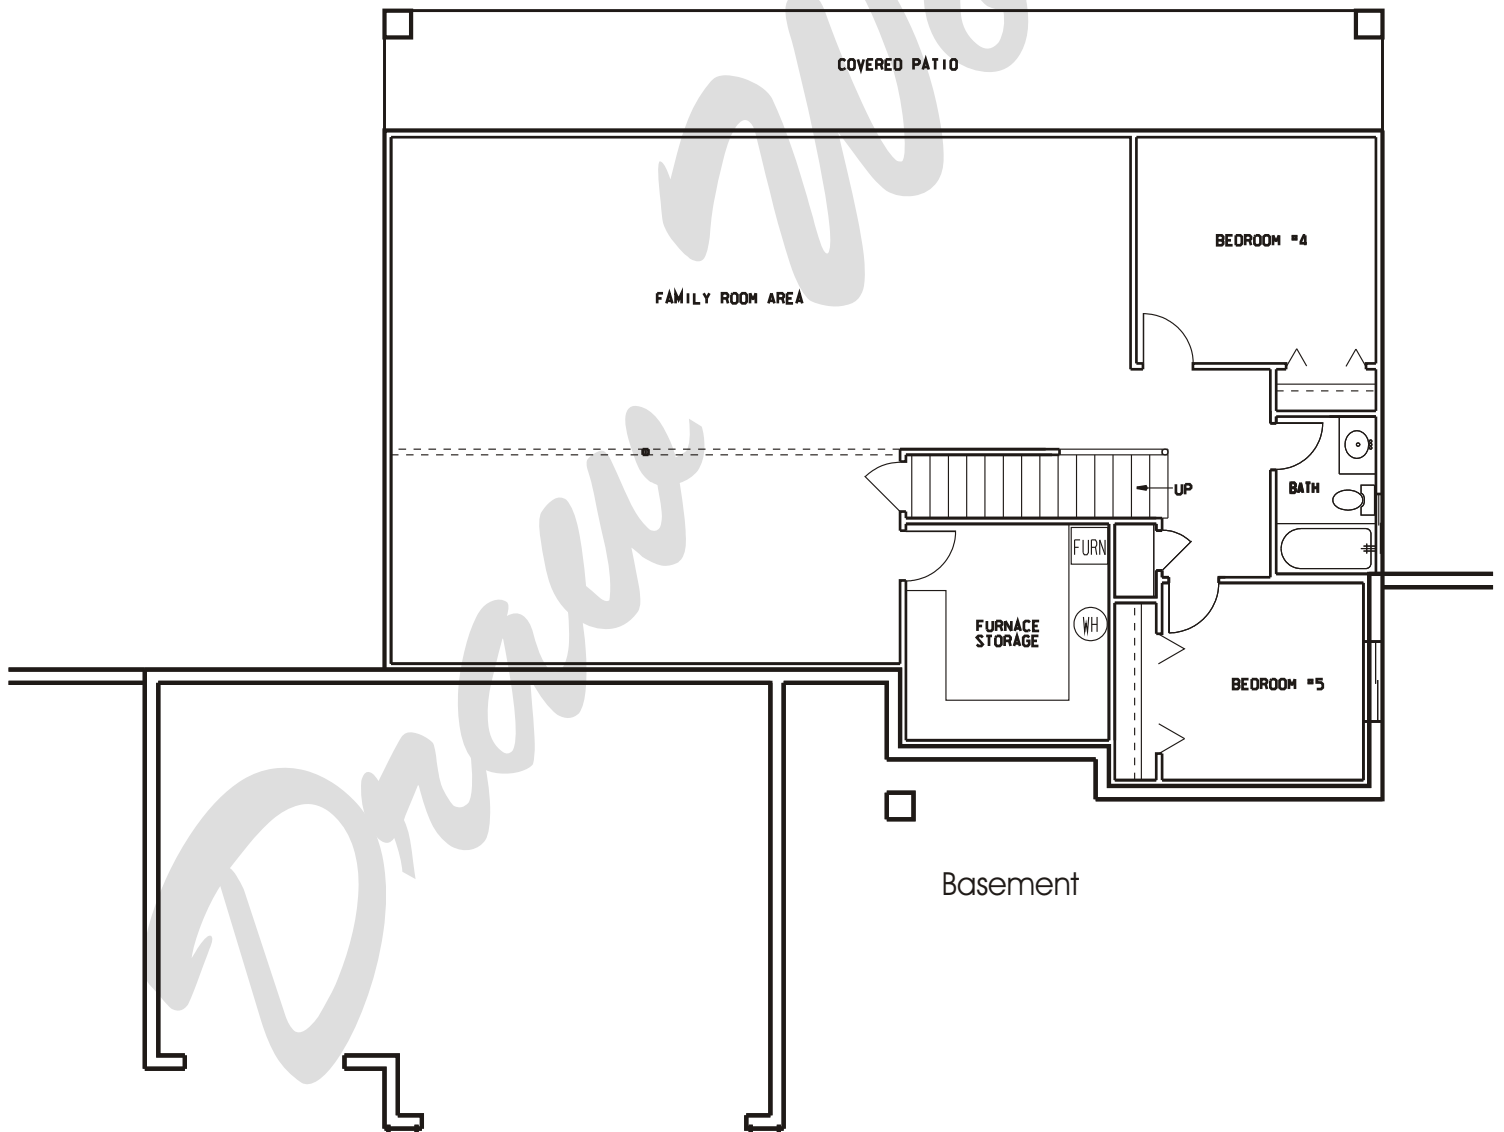

Draw Works

P.O. Box 3294 St. George, Utah 84771 (435)634-1450

www.TheBestHomePlans.com

Plan: Kelly 3

Square Feet: 1,499 Main 1,499 Basement

Overall Dimensions: 62'-0" X 56'-0"

This plan is copyrighted by Draw Works and is protected under the copyright laws of the United States and may not be copied in any form. Draw Works will pursue prosecution of any violations.