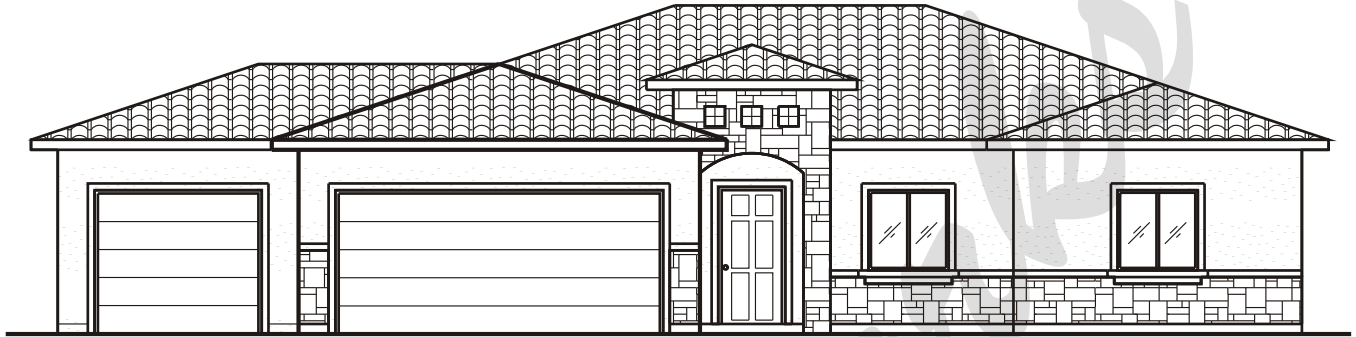

Draw Works

P.O. Box 3294 St. George, Utah 84771 (435)634-1450

www.TheBestHomePlans.com

Plan: Kelly 3

Square Feet: 1,499 Main 1,499 Basement

Overall Dimensions: 62'-0" X 56'-0"

This plan is copyrighted by Draw Works and is protected under the copyright laws of the United States and may not be copied in any form. Draw Works will pursue prosecution of any violations.