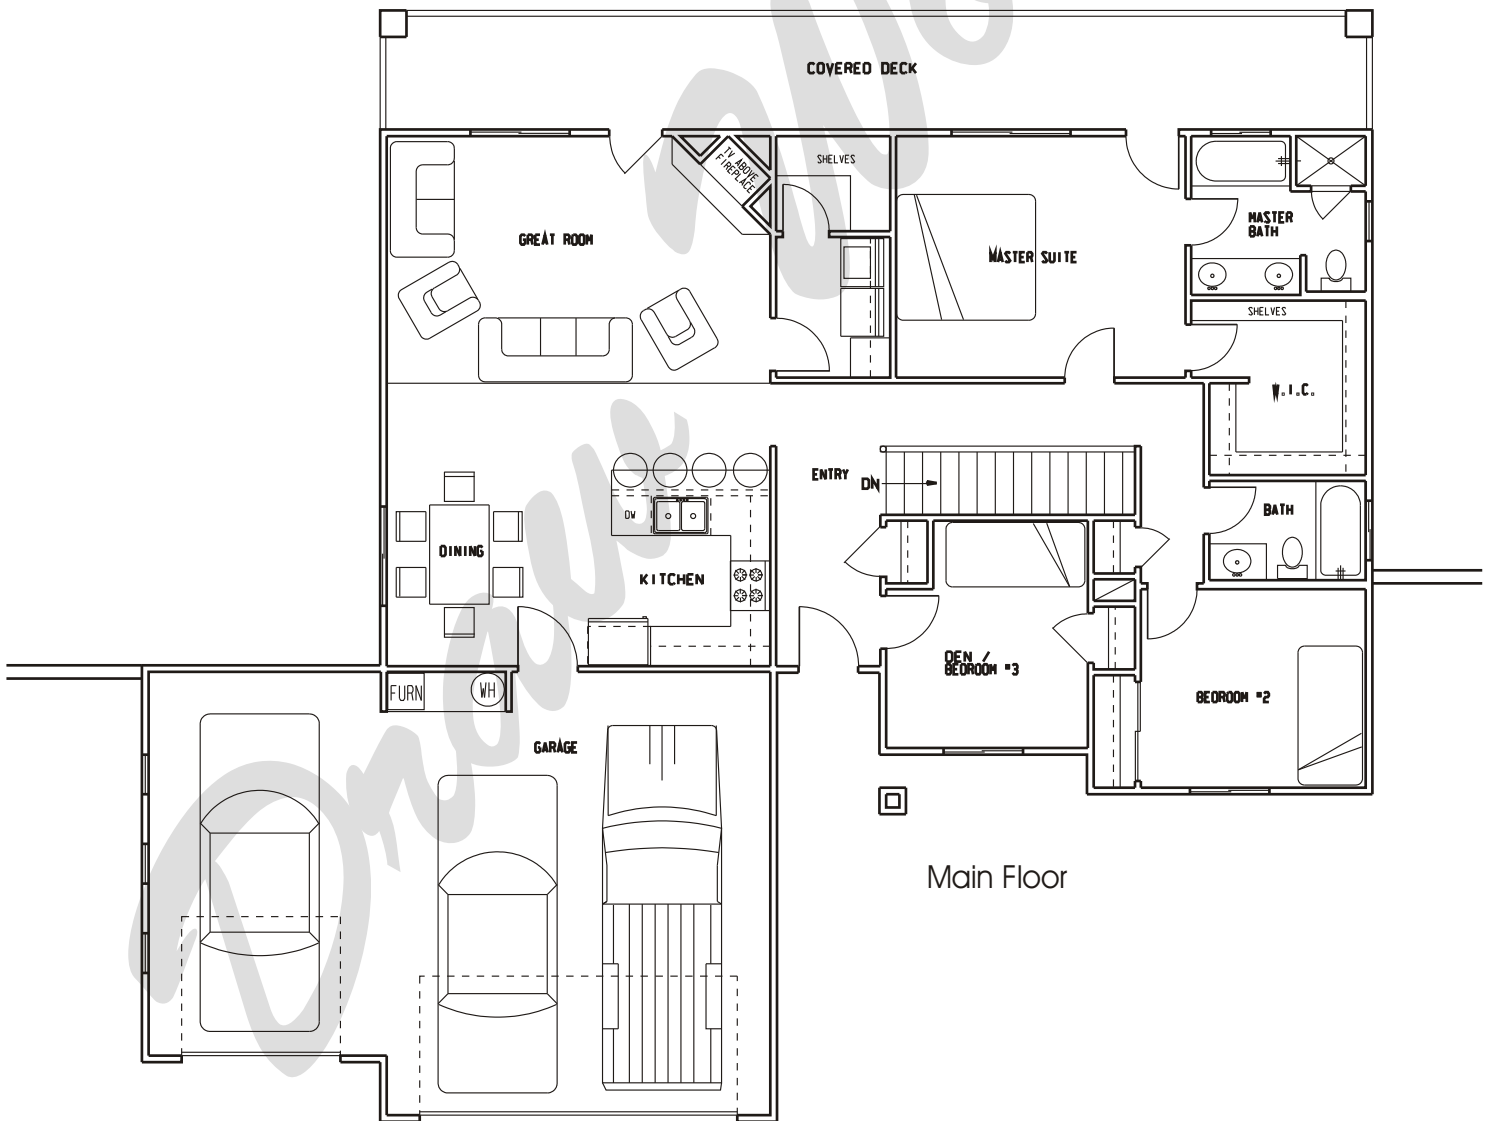

Draw Works

P.O. Box 3294 St. George, Utah 84771 (435)634-1450

www.TheBestHomePlans.com

Plan: Kelly 3

Square Feet: 1,499 Main 1,499 Basement

Overall Dimensions: 62'-0" X 56'-0"

This plan is copyrighted by Draw Works and is protected under the copyright laws of the United States and may not be copied in any form. Draw Works will pursue prosecution of any violations.