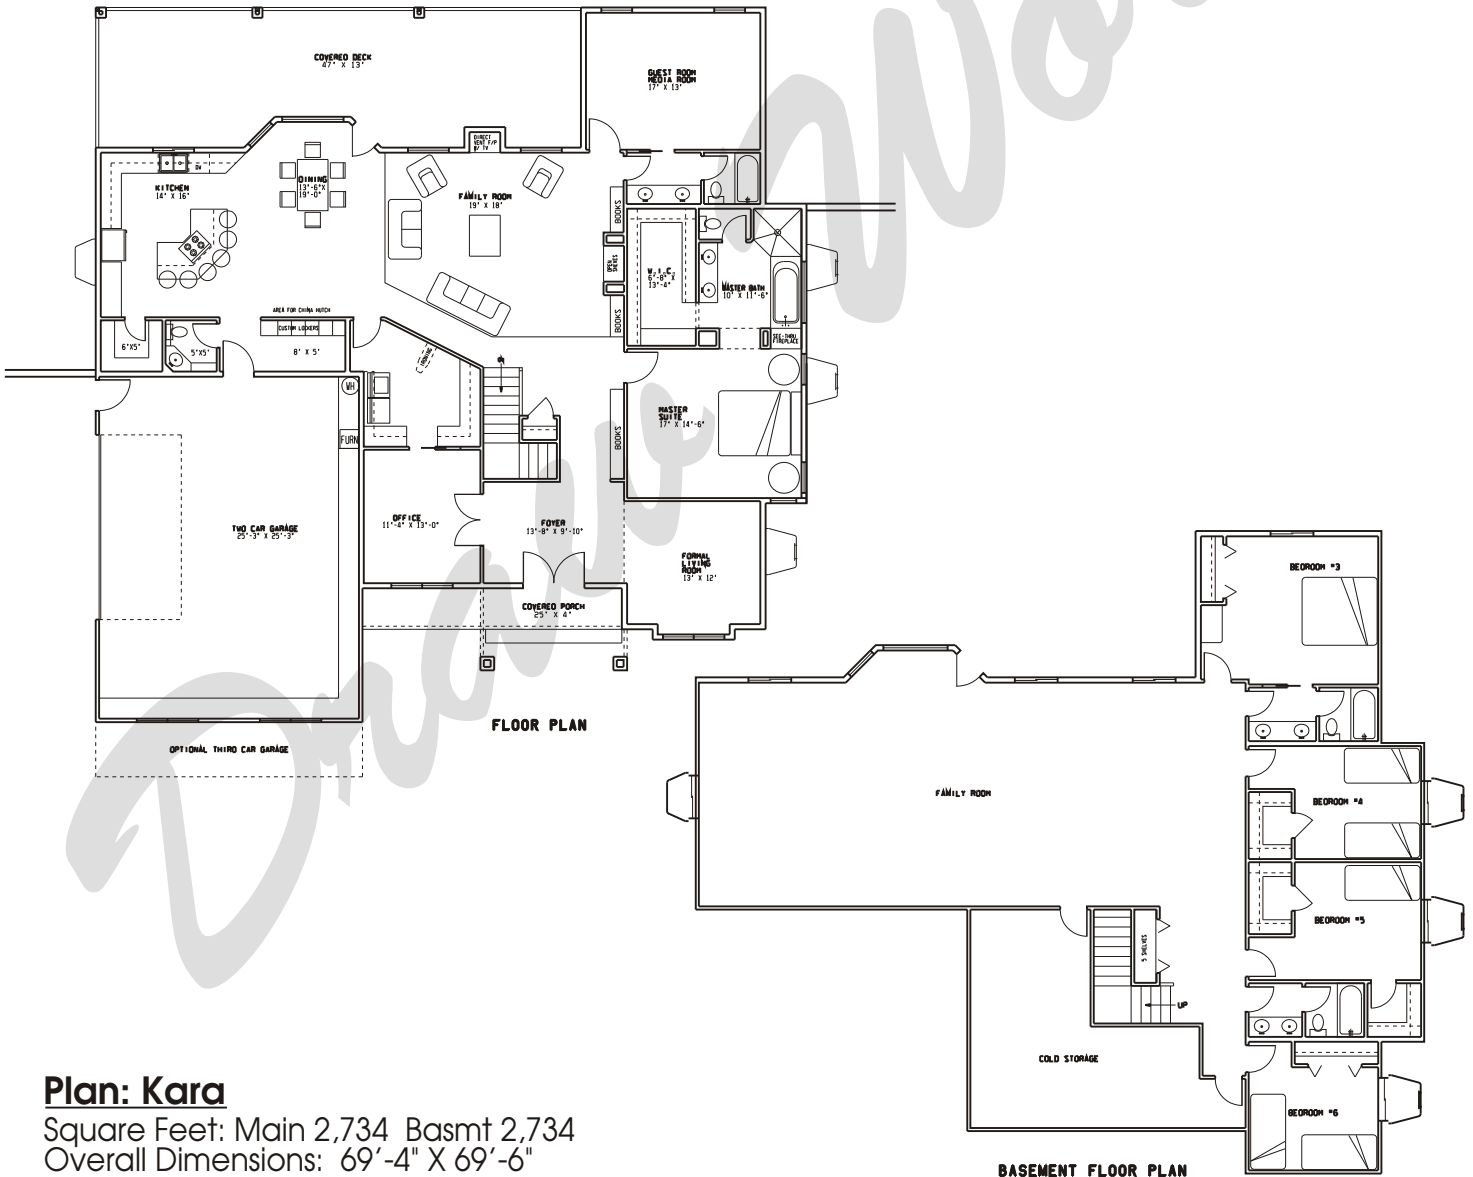

Draw Works

P.O. Box 3294 St. George, Utah 84771 (435)634-1450

www.thebesthomeplans.com

Plan: Kara

Square Feet: Main 2,734 Basmt 2,734
Overall Dimensions: 69'-4" X 69'-6"

This plan is copyrighted by Draw Works and is protected under the copyright laws of the United States and may not be copied in any form. Draw Works will pursue prosecution of any violations.