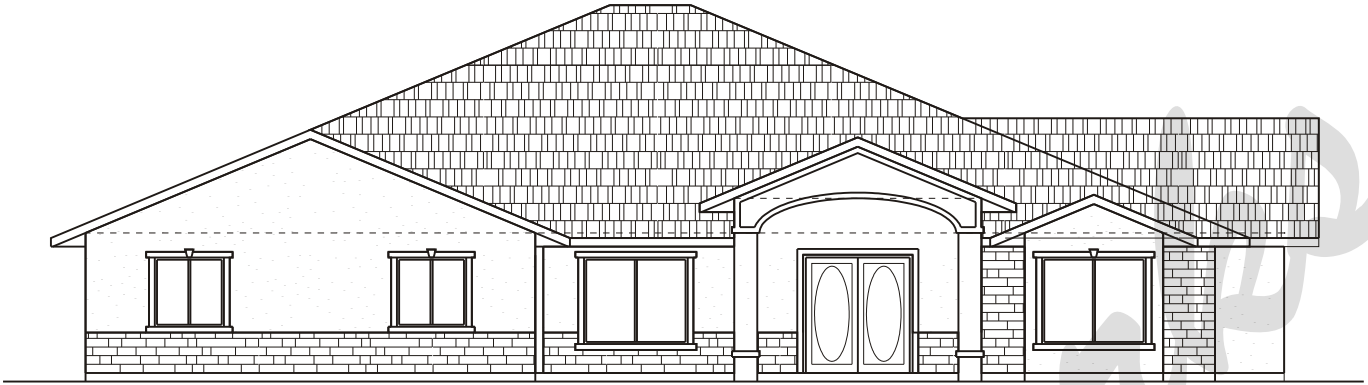

Draw Works

P.O. Box 3294 St. George, Utah 84771 (435)634-1450

www.thebesthomeplans.com

Plan: Kara

Square Feet: Main 2,734 Basmt 2,734
Overall Dimensions: 69'-4" X 69'-6"

This plan is copyrighted by Draw Works and is protected under the copyright laws of the United States and may not be copied in any form. Draw Works will pursue prosecution of any violations.