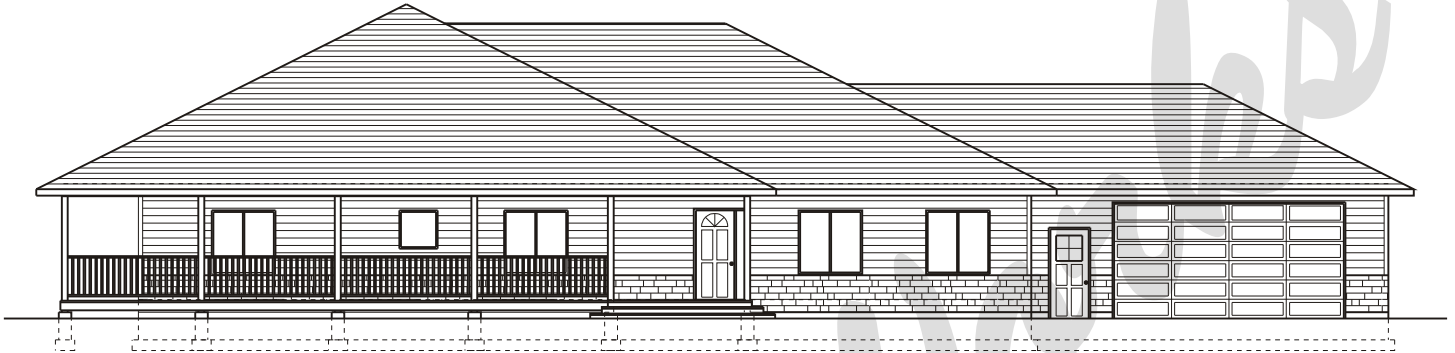

Draw Works

P.O. Box 3294 St. George, Utah 84771 (435)634-1450

www.thebesthomeplans.com

Plan: Kari

Square Feet: 3,780

Overall Dimensions: 104'-0" X 54'-0"

This plan is copyrighted by Draw Works and is protected under the copyright laws of the United States and may not be copied in any form. Draw Works will pursue prosecution of any violations.