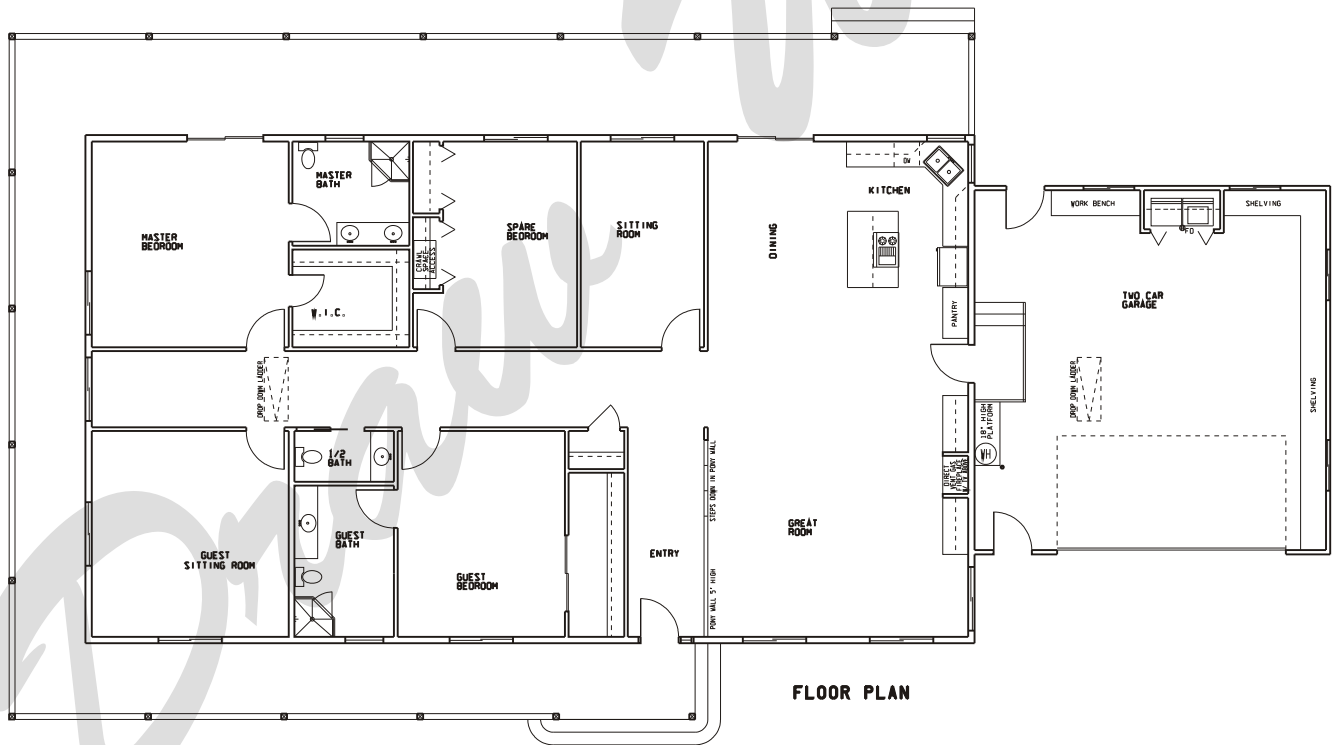

Draw Works

P.O. Box 3294 St. George, Utah 84771 (435)634-1450

www.thebesthomeplans.com

Plan: Kari

Square Feet: 3,780

Overall Dimensions: 104'-0" X 54'-0"

This plan is copyrighted by Draw Works and is protected under the copyright laws of the United States and may not be copied in any form. Draw Works will pursue prosecution of any violations.