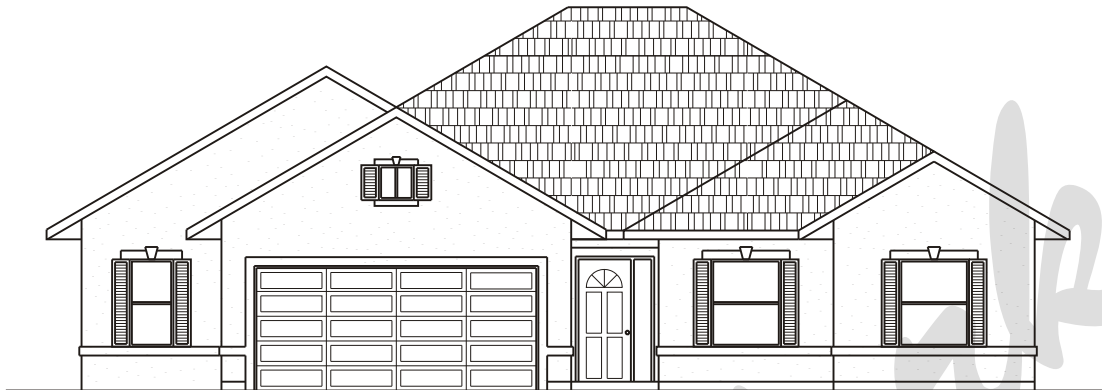

Draw Works

P.O. Box 3294 St. George, Utah 84771 (435)634-1450

www.thebesthomeplans.com

FLOOR PLAN

Plan: Kathrine

Square Feet: 1,892 Main 324 Bonus

Overall Dimensions: 54'-6" X 58'-8"

This plan is copyrighted by Draw Works and is protected under the copyright laws of the United States and may not be copied in any form. Draw Works will pursue prosecution of any violations.