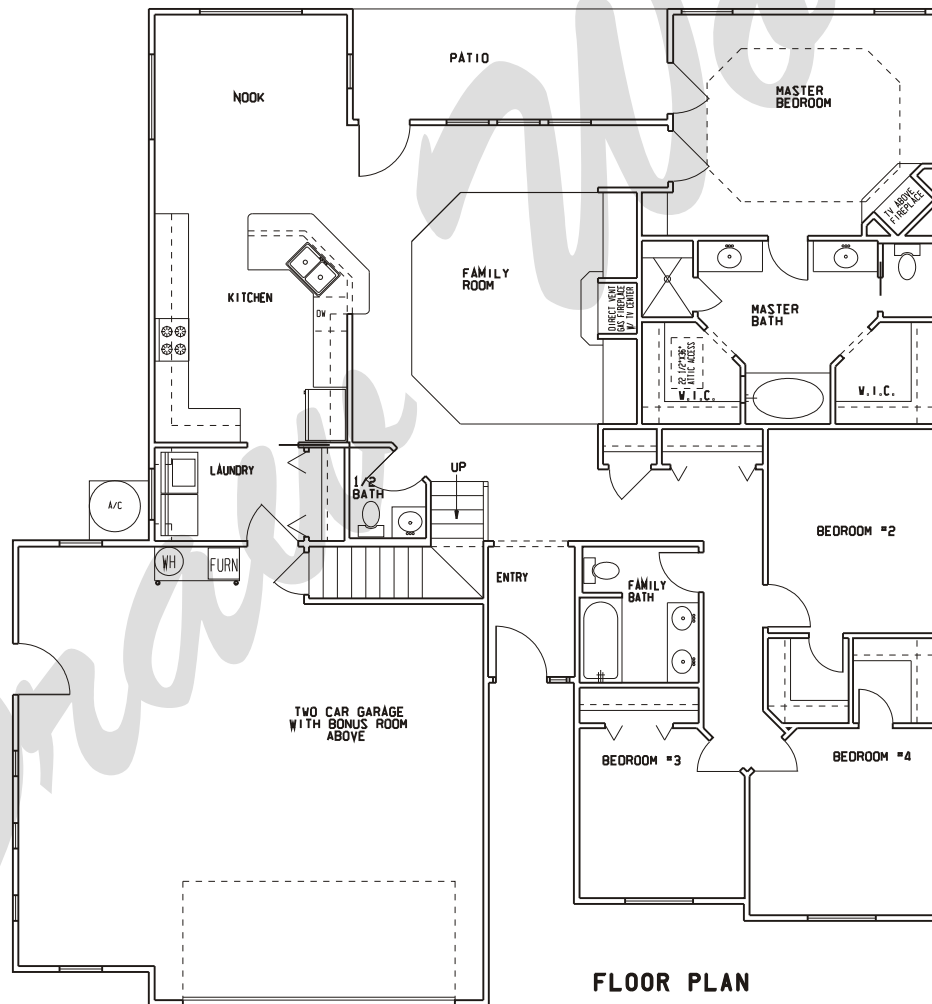

Draw Works

P.O. Box 3294 St. George, Utah 84771 (435)634-1450

www.thebesthomeplans.com

FLOOR PLAN

Plan: Kathrine

Square Feet: 1,892 Main 324 Bonus

Overall Dimensions: 54'-6" X 58'-8"

This plan is copyrighted by Draw Works and is protected under the copyright laws of the United States and may not be copied in any form. Draw Works will pursue prosecution of any violations.