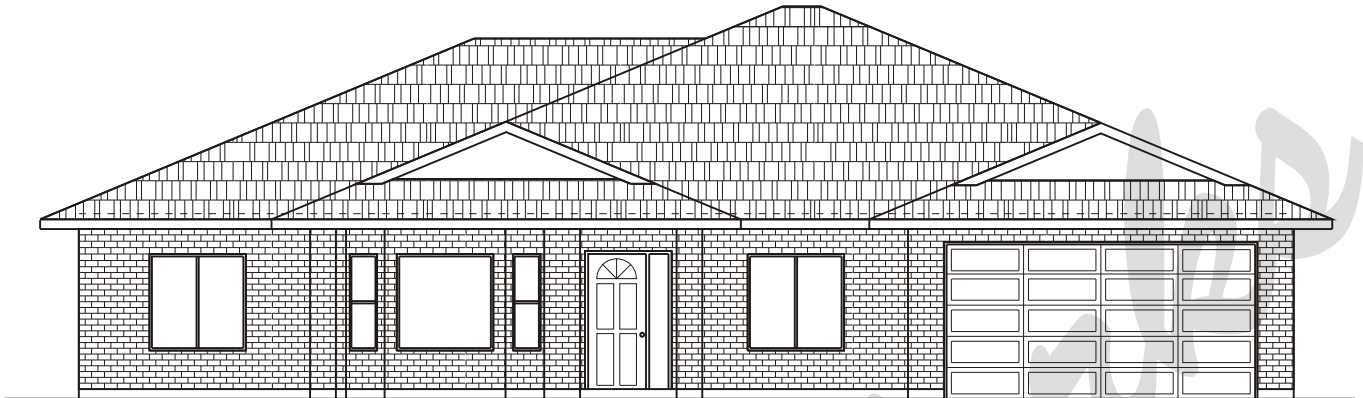

Draw Works

P.O. Box 3294 St. George, Utah 84771 (435)634-1450

www.thebesthomeplans.com

FLOOR PLAN

Plan: Katie

Square Feet: 2,213

Overall Dimensions: 63'-0" X 53'-0"

This plan is copyrighted by Draw Works and is protected under the copyright laws of the United States and may not be copied in any form. Draw Works will pursue prosecution of any violations.