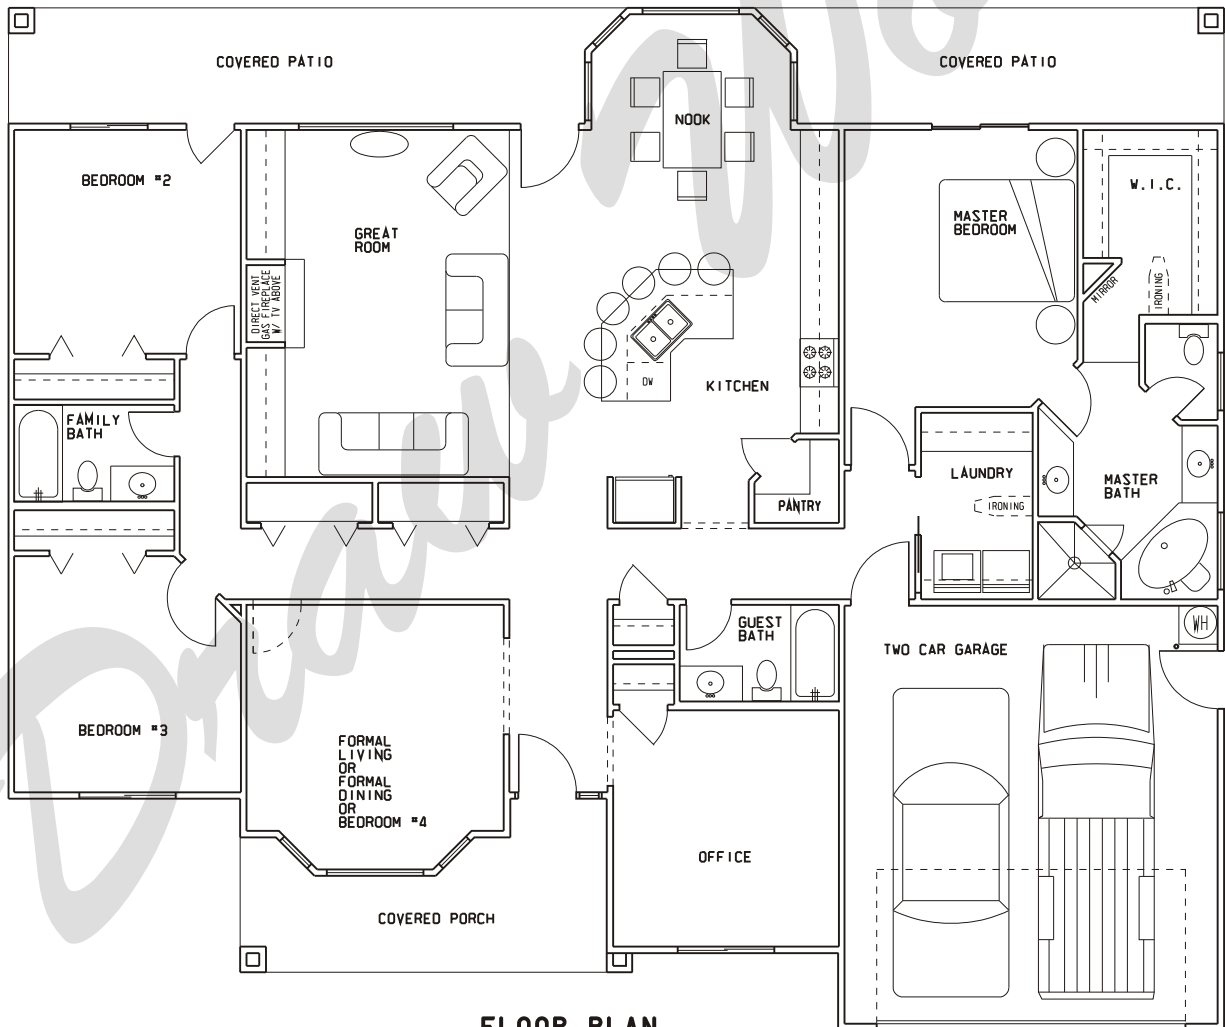

Draw Works

P.O. Box 3294 St. George, Utah 84771 (435)634-1450

www.thebesthomeplans.com

FLOOR PLAN

Plan: Katie

Square Feet: 2,213

Overall Dimensions: 63'-0" X 53'-0"

This plan is copyrighted by Draw Works and is protected under the copyright laws of the United States and may not be copied in any form. Draw Works will pursue prosecution of any violations.