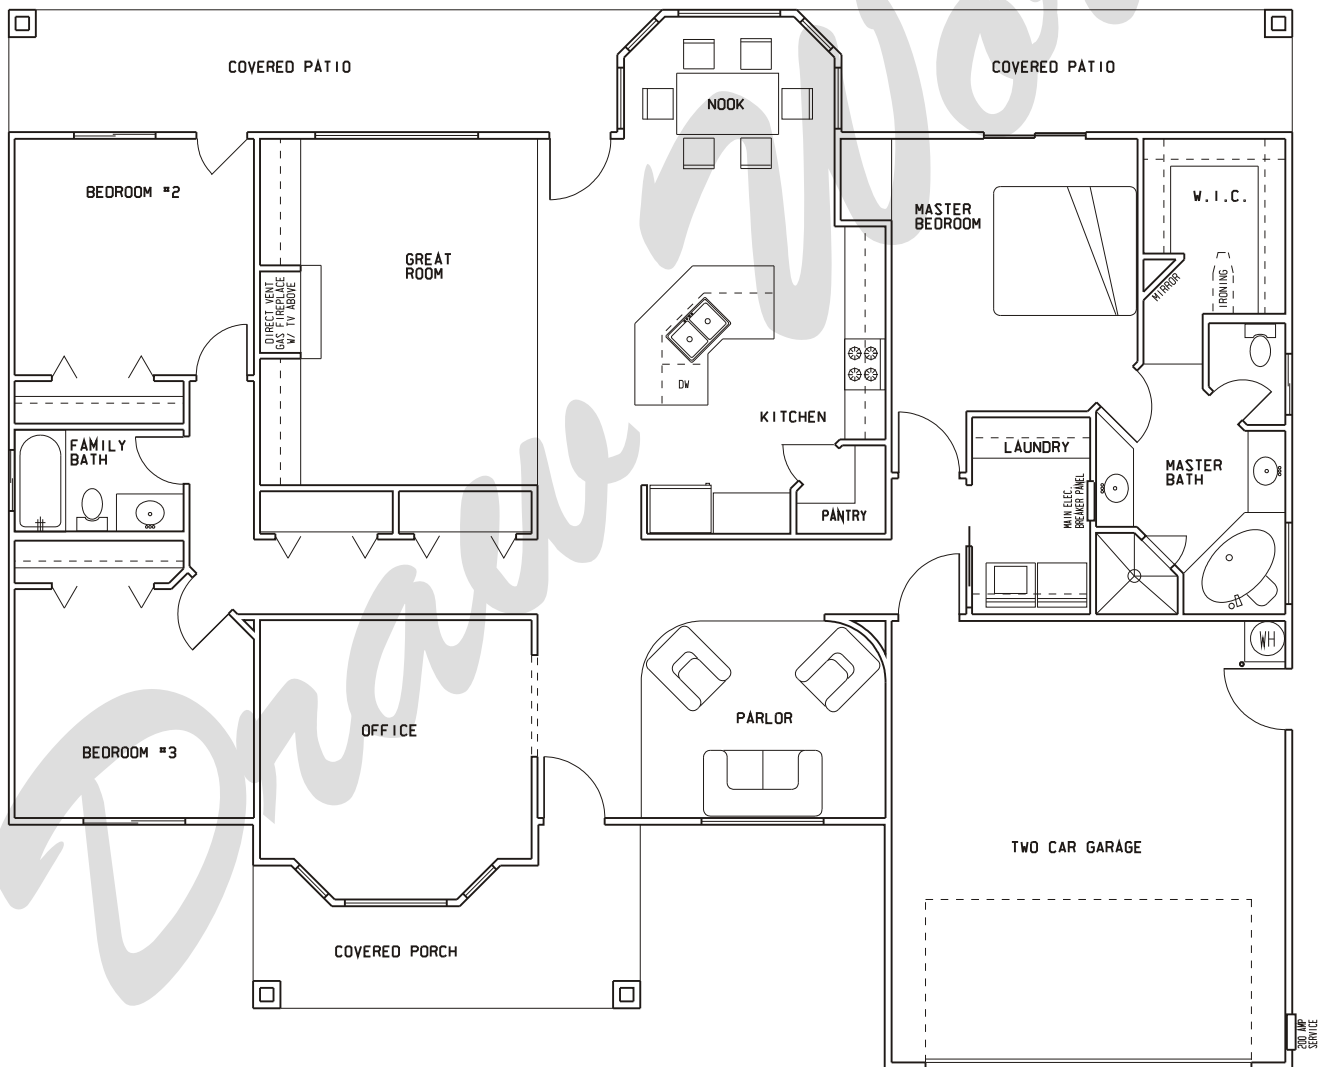

Draw Works

P.O. Box 3294 St. George, Utah 84771 (435)634-1450

www.thebesthomeplans.com

Plan: Katrina

Square Feet: 2,051

Overall Dimensions: 63'-0" X 52'-0"

This plan is copyrighted by Draw Works and is protected under the copyright laws of the United States and may not be copied in any form. Draw Works will pursue prosecution of any violations.