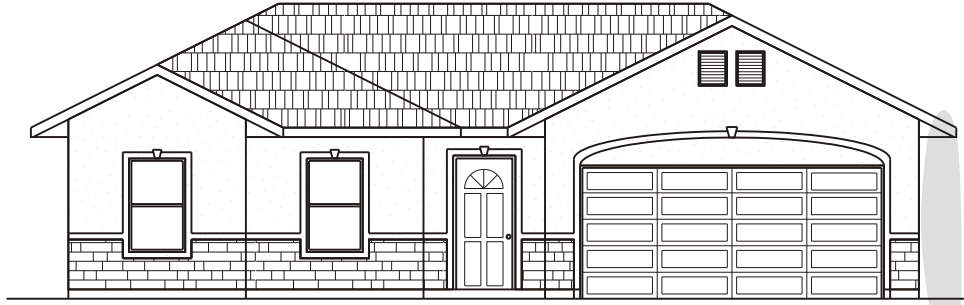

## Plan: Kelly

Square Feet: 1,478

Overall Dimensions: 45'-6" X 63'-6"

This plan is copyrighted by Draw Works and is protected under the copyright laws of the United States and may not be copied in any form. Draw Works will pursue prosecution of any violations.