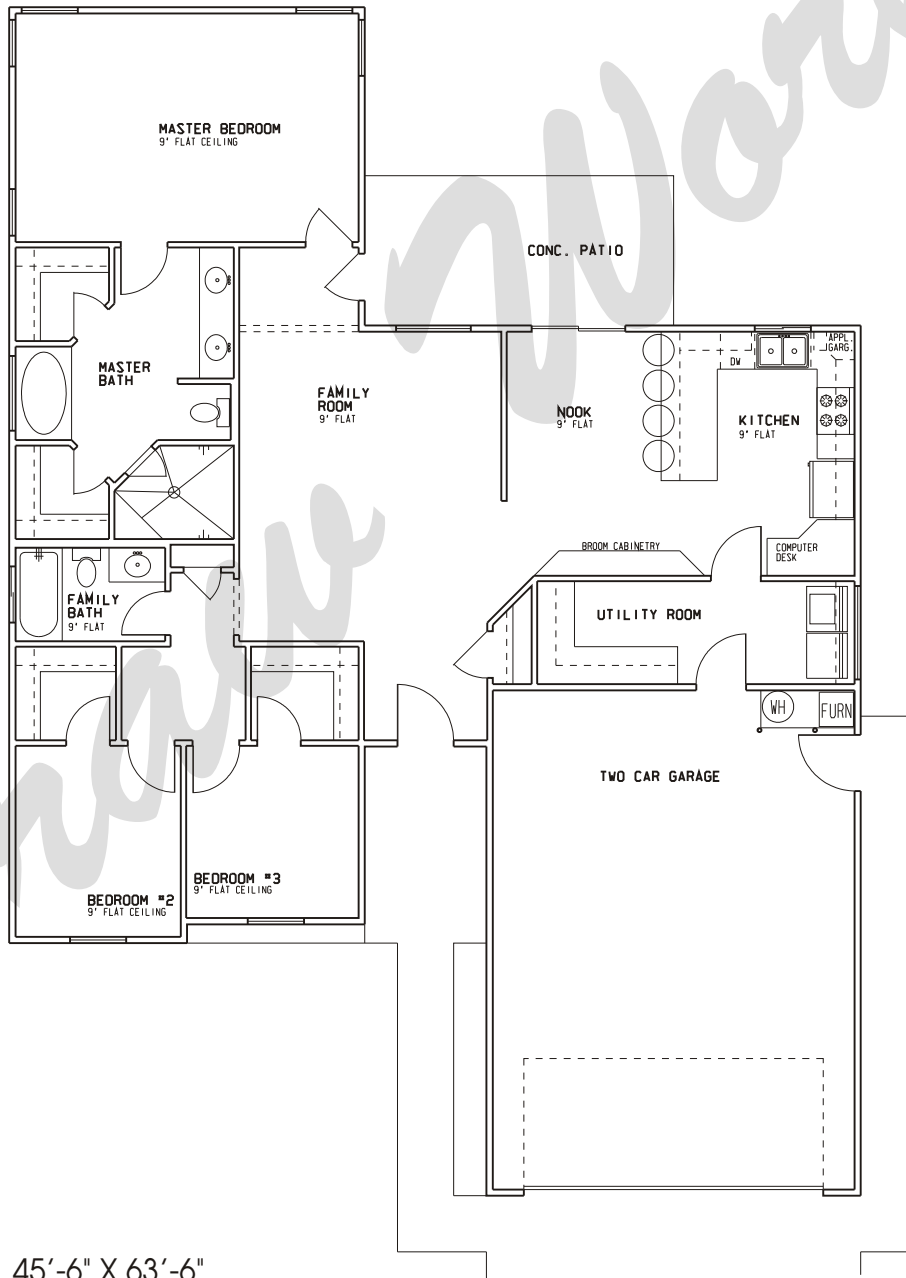

## Plan: Kelly

Square Feet: 1,478

Overall Dimensions: 45'-6" X 63'-6"

This plan is copyrighted by Draw Works and is protected under the copyright laws of the United States and may not be copied in any form. Draw Works will pursue prosecution of any violations.