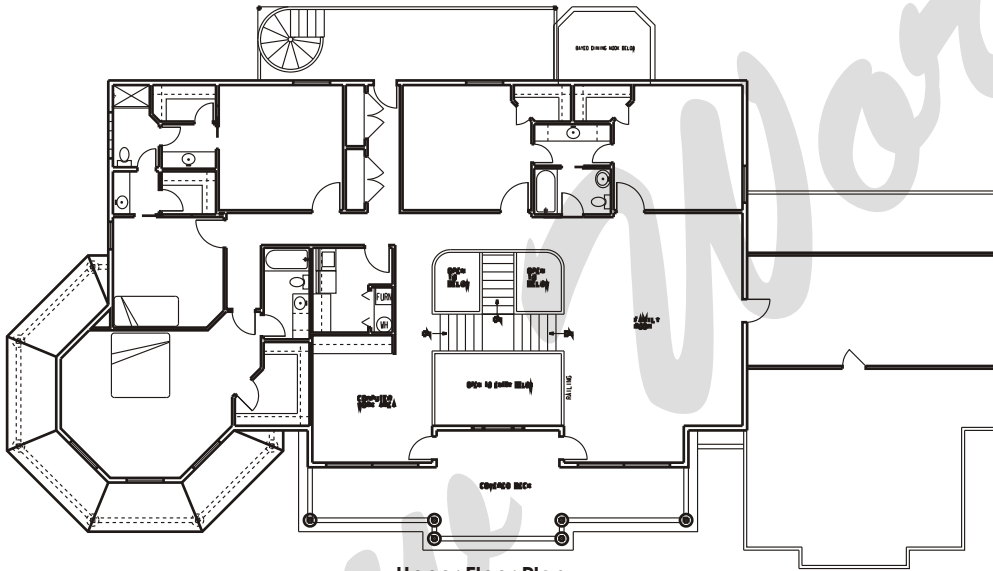

# Draw Works

P.O. Box 3294 St. George, Utah 84771 (435)634-1450

www.thebesthomeplans.com

Upper Floor Plan

Main Floor Plan

## Plan: Kelsey

Square Feet: Main 3,010 Upper 2,973

Overall Dimensions: 108'-0" X 63'-0"

This plan is copyrighted by Draw Works and is protected under the copyright laws of the United States and may not be copied in any form. Draw Works will pursue prosecution of any violations.