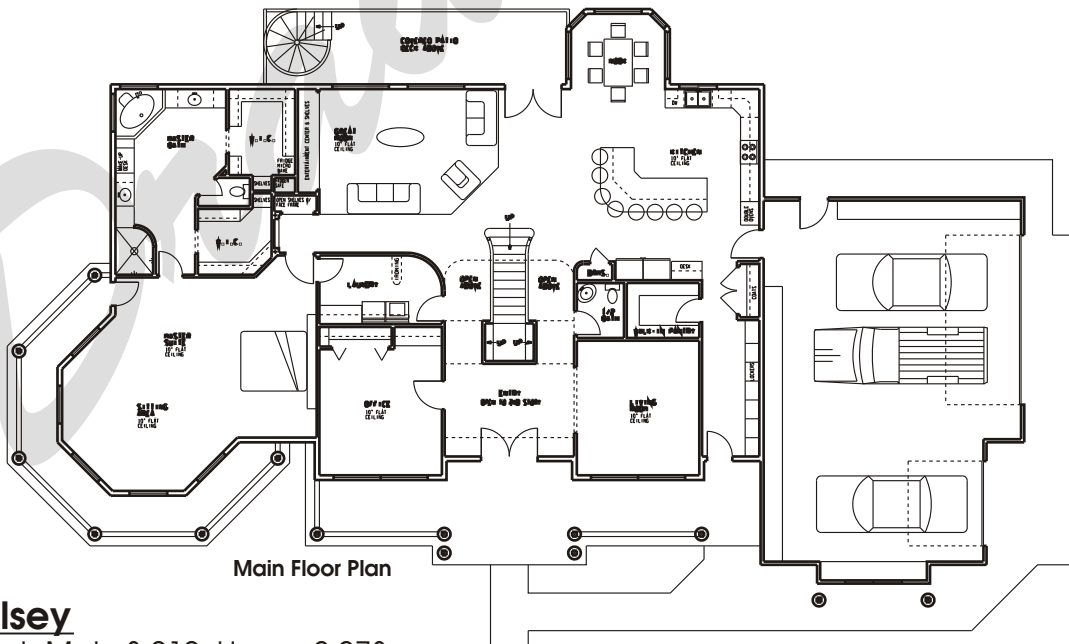

# Draw Works

P.O. Box 3294 St. George, Utah 84771 (435)634-1450

www.thebesthomeplans.com

Upper Floor Plan

Main Floor Plan

## Plan: Kelsey

Square Feet: Main 3,010 Upper 2,973

Overall Dimensions: 108'-0" X 63'-0"

This plan is copyrighted by Draw Works and is protected under the copyright laws of the United States and may not be copied in any form. Draw Works will pursue prosecution of any violations.