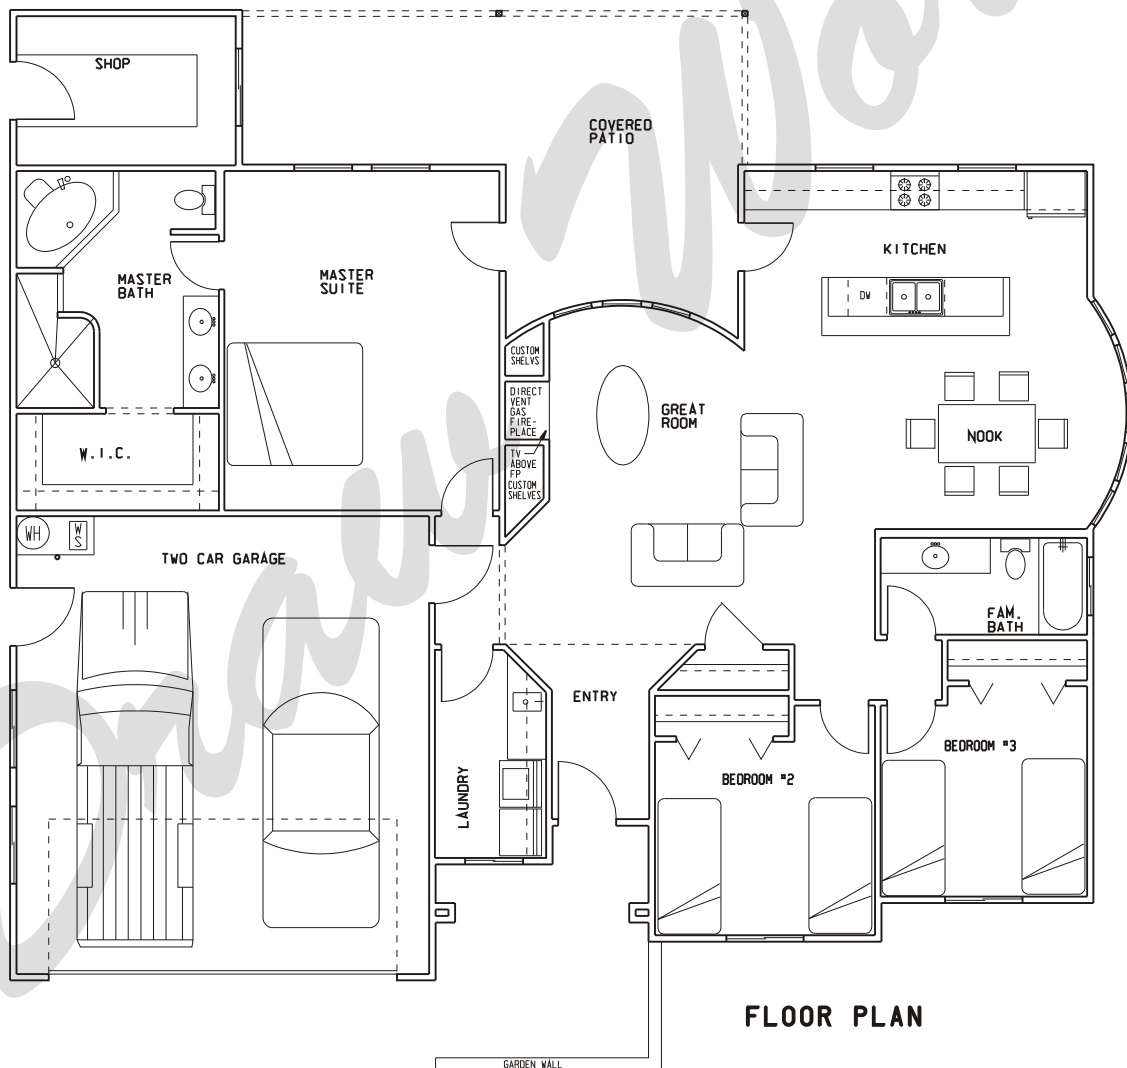

Draw Works

P.O. Box 3294 St. George, Utah 84771 (435)634-1450

www.thebesthomeplans.com

FLOOR PLAN

Plan: Kesia

Square Feet: 1,716

Overall Dimensions: 57'-9" X 50'-3"

This plan is copyrighted by Draw Works and is protected under the copyright laws of the United States and may not be copied in any form. Draw Works will pursue prosecution of any violations.