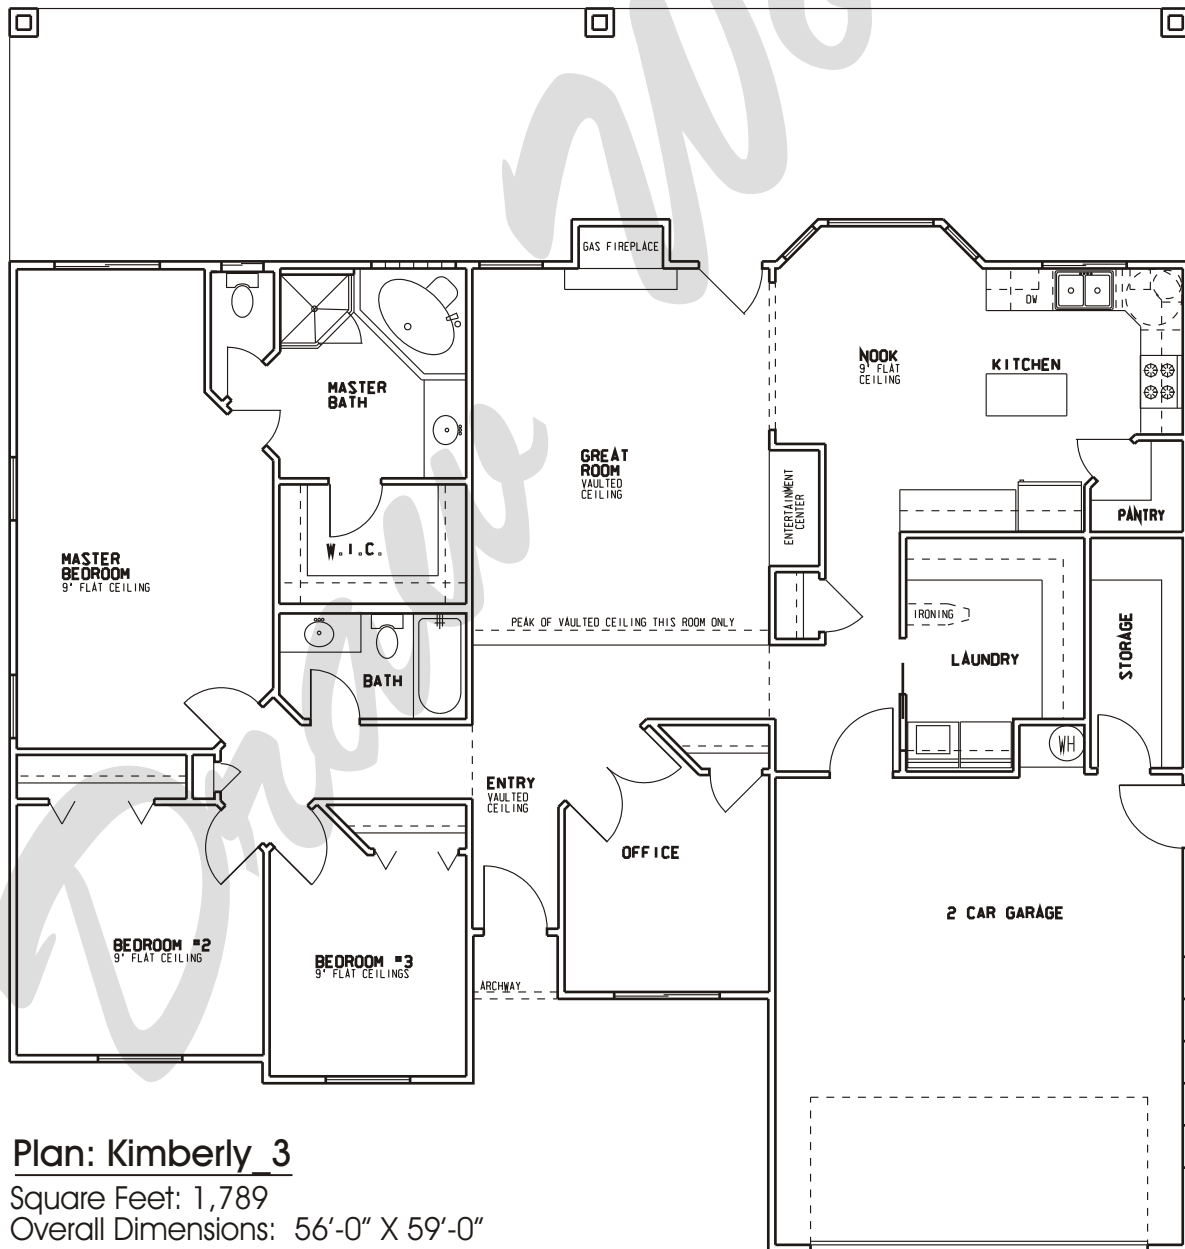

# Draw Works

P.O. Box 3294 St. George, Utah 84771 (435)634-1450

www.TheBestHomePlans.com

## Plan: Kimberly 3

Square Feet: 1,789

Overall Dimensions: 56'-0" X 59'-0"

This plan is copyrighted by Draw Works and is protected under the copyright laws of the United States and may not be copied in any form. Draw Works will pursue prosecution of any violations.