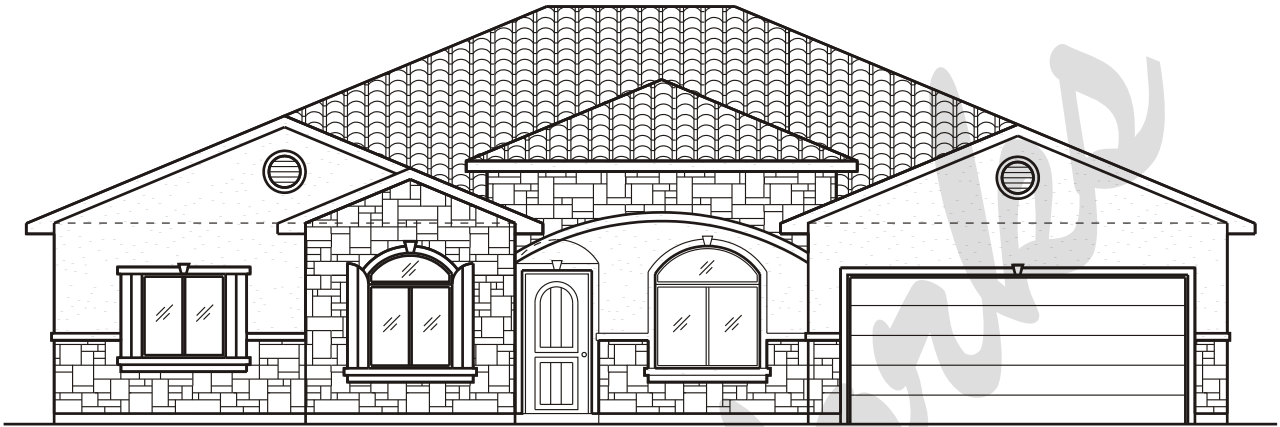

# Draw Works

P.O. Box 3294 St. George, Utah 84771 (435)634-1450

www.TheBestHomePlans.com

## Plan: Kimberly 3

Square Feet: 1,789

Overall Dimensions: 56'-0" X 59'-0"

This plan is copyrighted by Draw Works and is protected under the copyright laws of the United States and may not be copied in any form. Draw Works will pursue prosecution of any violations.