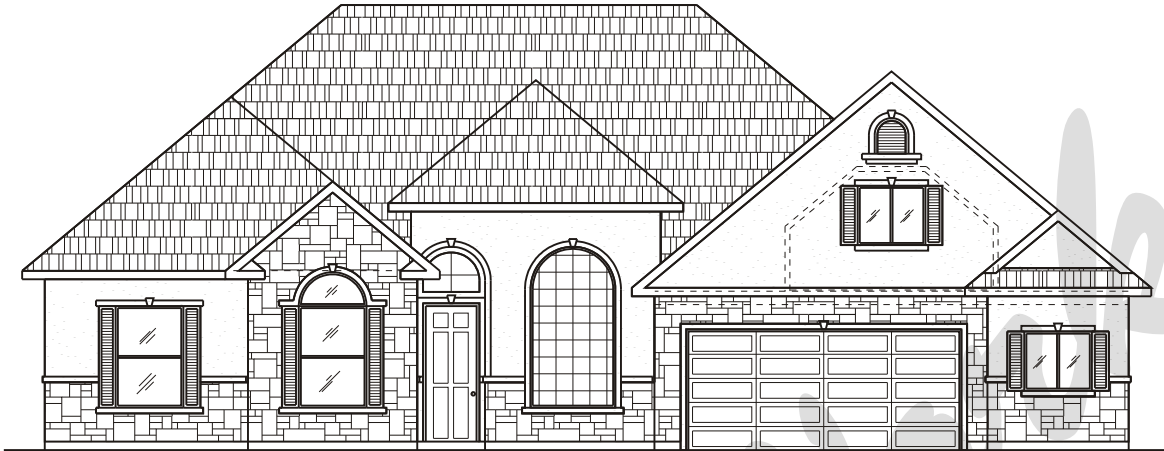

Draw Works

P.O. Box 3294 St. George, Utah 84771 (435)634-1450

www.thebesthomeplans.com

Plan: Kristen

Square Feet: 1,701 Main 264 Bonus
Overall Dimensions: 64'-0" X 49'-0"

This plan is copyrighted by Draw Works and is protected under the copyright laws of the United States and may not be copied in any form. Draw Works will pursue prosecution of any violations.