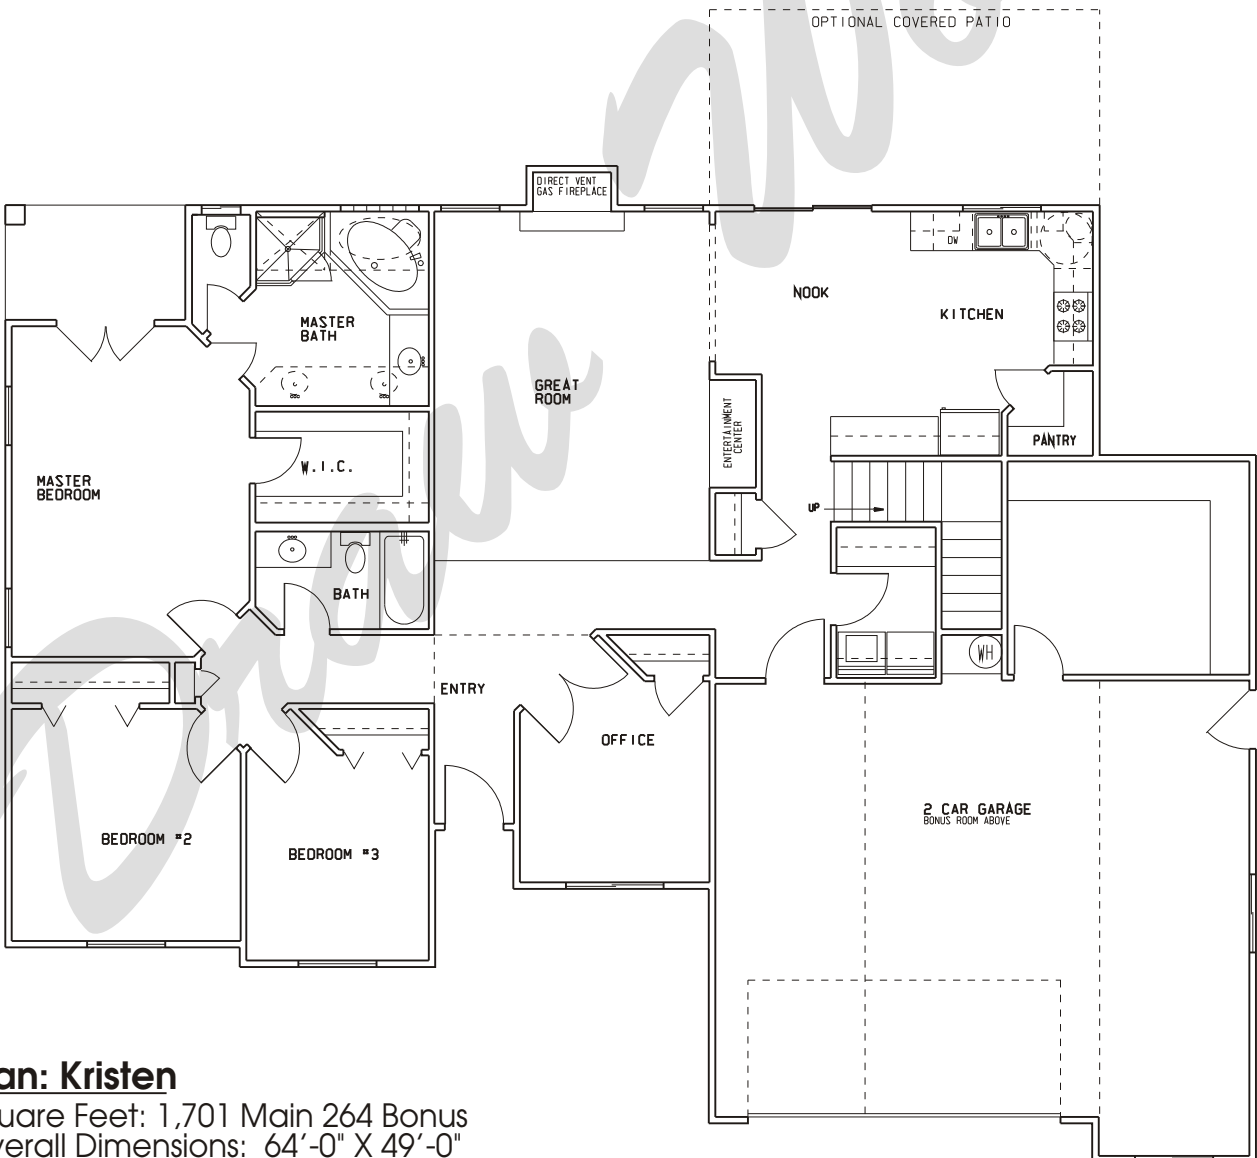

Draw Works

P.O. Box 3294 St. George, Utah 84771 (435)634-1450

www.thebesthomeplans.com

Plan: Kristen

Square Feet: 1,701 Main 264 Bonus
Overall Dimensions: 64'-0" X 49'-0"

This plan is copyrighted by Draw Works and is protected under the copyright laws of the United States and may not be copied in any form. Draw Works will pursue prosecution of any violations.