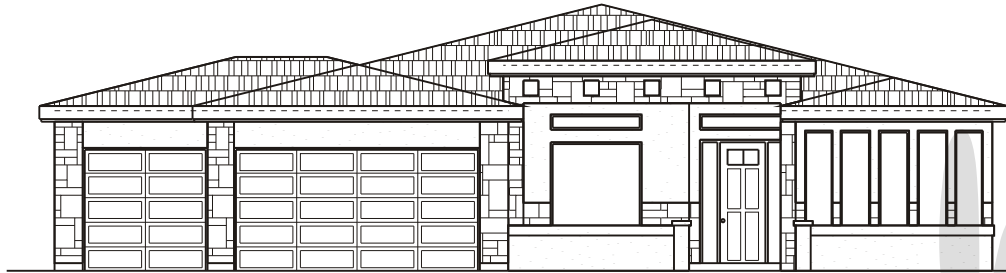

Draw Works

P.O. Box 3294 St. George, Utah 84771 (435)634-1450

www.thebesthomeplans.com

FLOOR PLAN

Plan: Kristine

Square Feet: 2,660

Overall Dimensions: 62'-0" X 76'-8"

This plan is copyrighted by Draw Works and is protected under the copyright laws of the United States and may not be copied in any form. Draw Works will pursue prosecution of any violations.