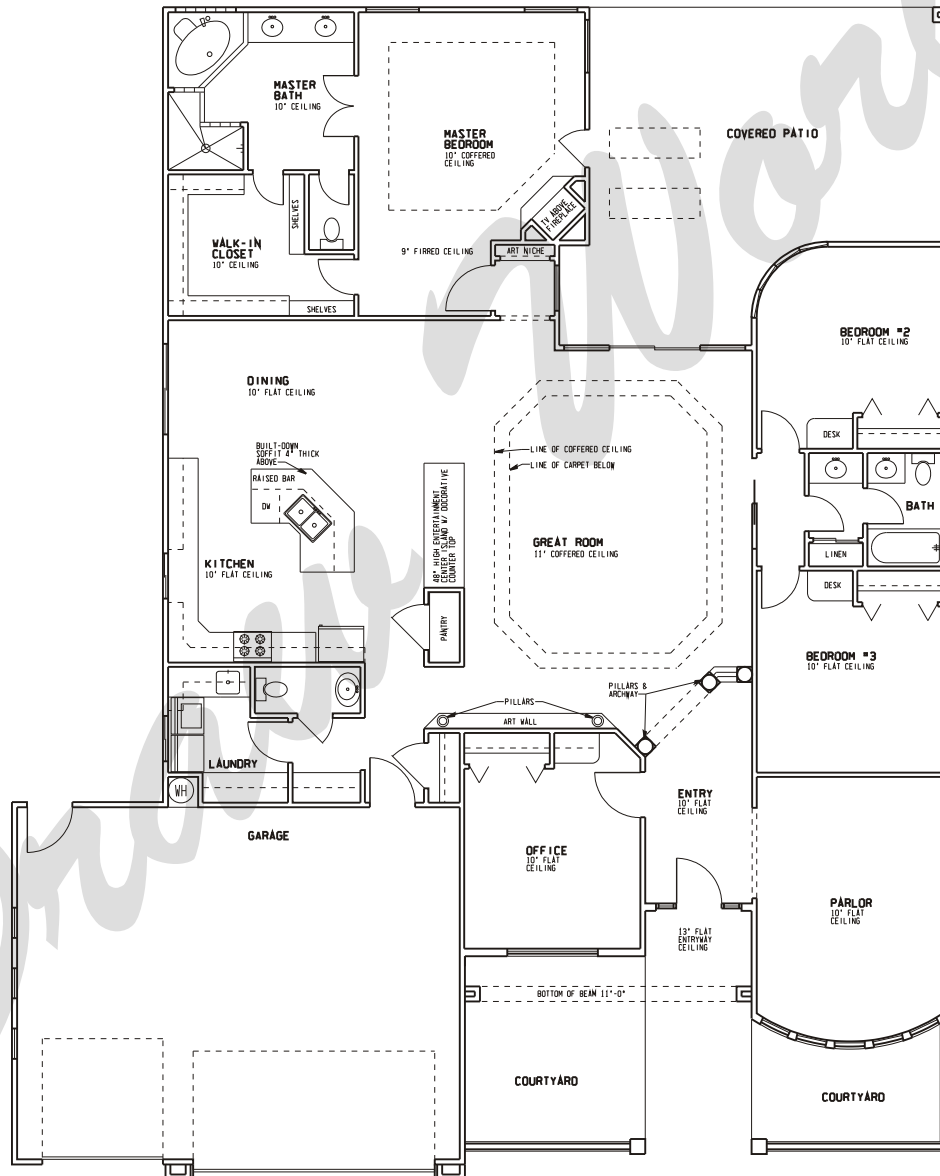

Draw Works

P.O. Box 3294 St. George, Utah 84771 (435)634-1450

www.thebesthomeplans.com

FLOOR PLAN

Plan: Kristine

Square Feet: 2,660

Overall Dimensions: 62'-0" X 76'-8"

This plan is copyrighted by Draw Works and is protected under the copyright laws of the United States and may not be copied in any form. Draw Works will pursue prosecution of any violations.