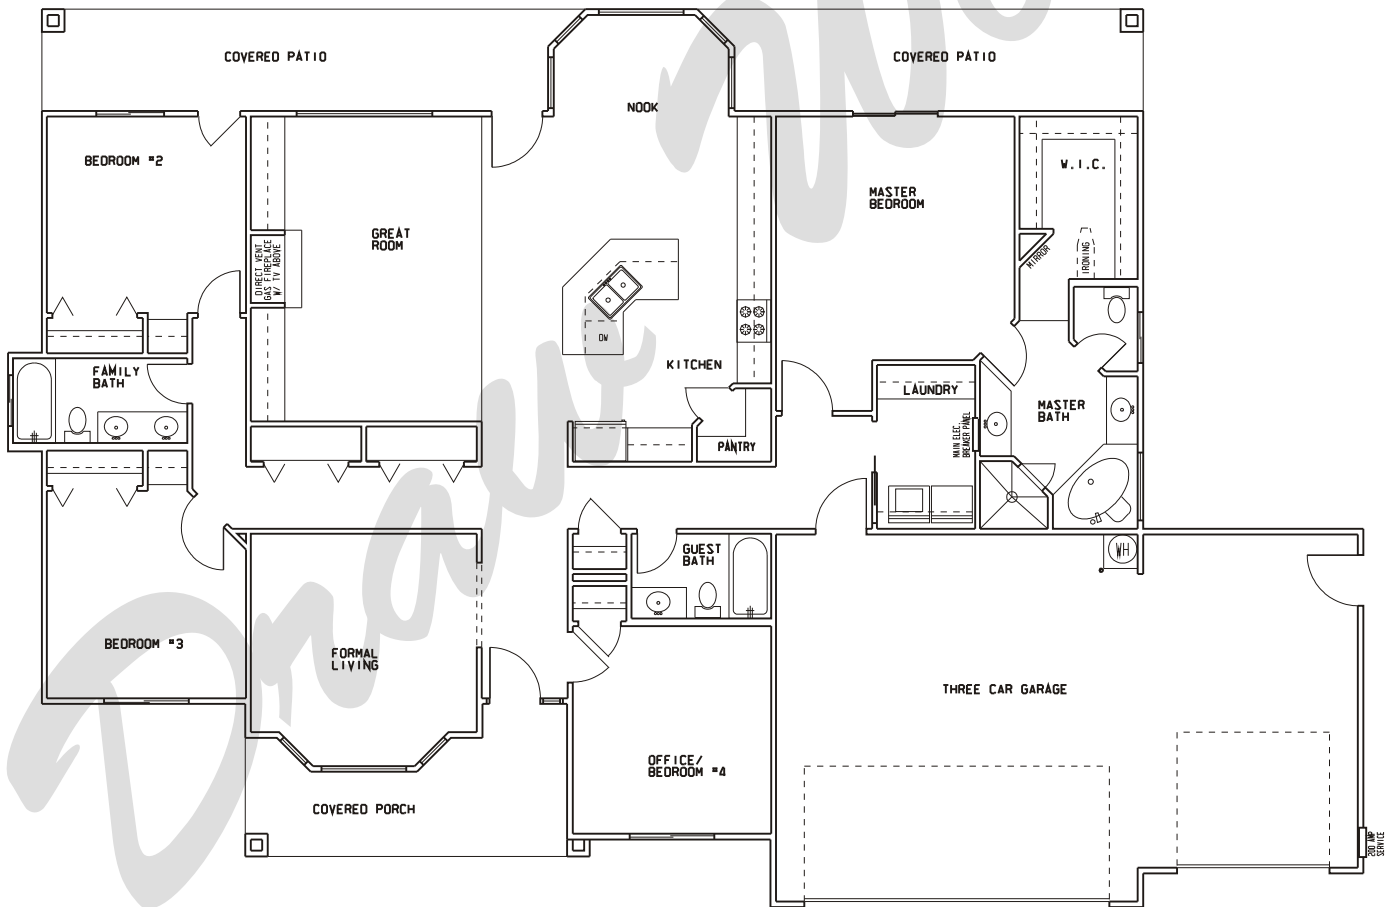

Draw Works

P.O. Box 3294 St. George, Utah 84771 (435)634-1450

www.thebesthomeplans.com

Plan: Lacey

Square Feet: 2,274

Overall Dimensions: 80'-0" X 53'-0"

This plan is copyrighted by Draw Works and is protected under the copyright laws of the United States and may not be copied in any form. Draw Works will pursue prosecution of any violations.