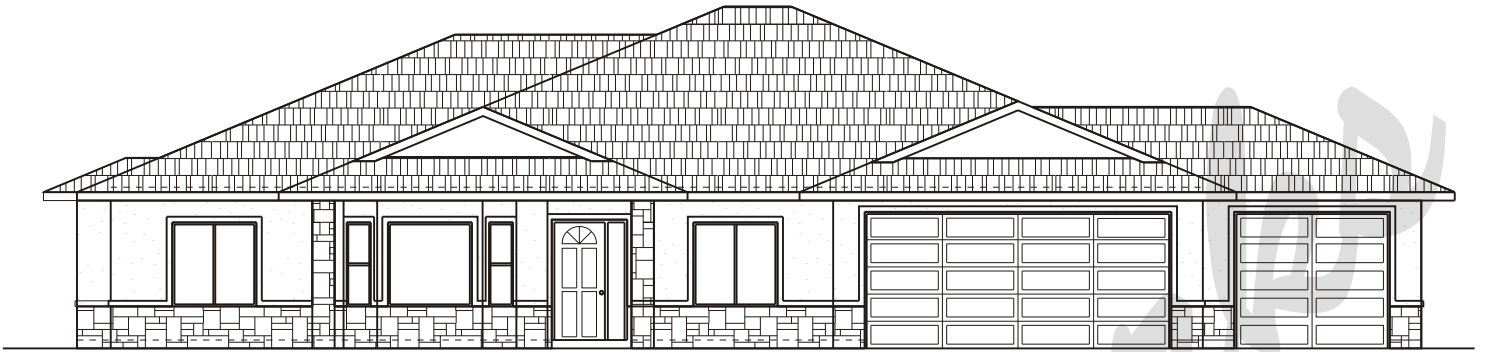

Draw Works

P.O. Box 3294 St. George, Utah 84771 (435)634-1450

www.thebesthomeplans.com

Plan: Lacey

Square Feet: 2,274

Overall Dimensions: 80'-0" X 53'-0"

This plan is copyrighted by Draw Works and is protected under the copyright laws of the United States and may not be copied in any form. Draw Works will pursue prosecution of any violations.