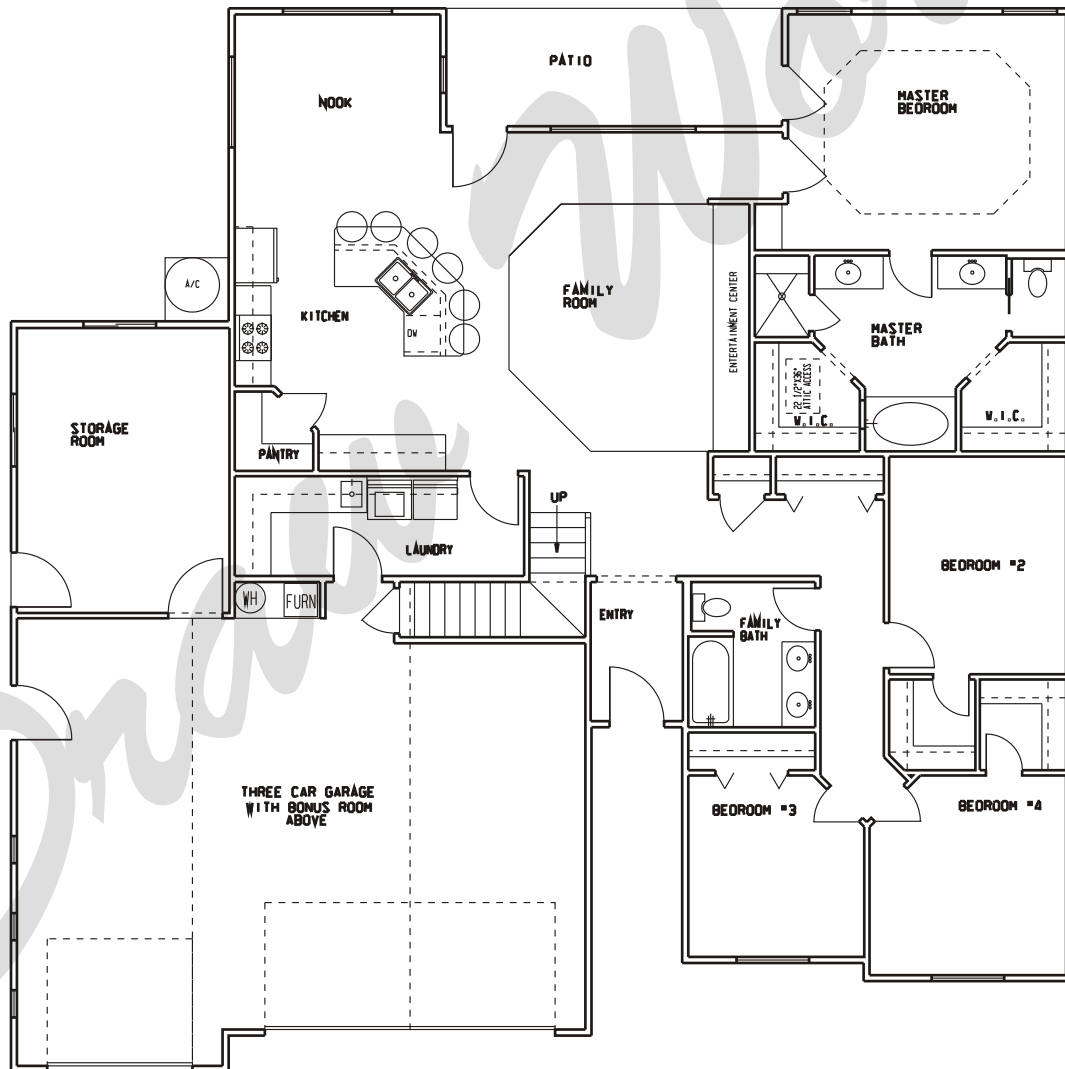

Draw Works

P.O. Box 3294 St. George, Utah 84771 (435)634-1450

Email: kthomas@infowest.com

Plan: Lakesha

Square Feet: 1,892 Main 316 Bonus

Overall Dimensions: 58'-6" X 58'-8"

This plan is copyrighted by Draw Works and is protected under the copyright laws of the United States and may not be copied in any form. Draw Works will pursue prosecution of any violations.