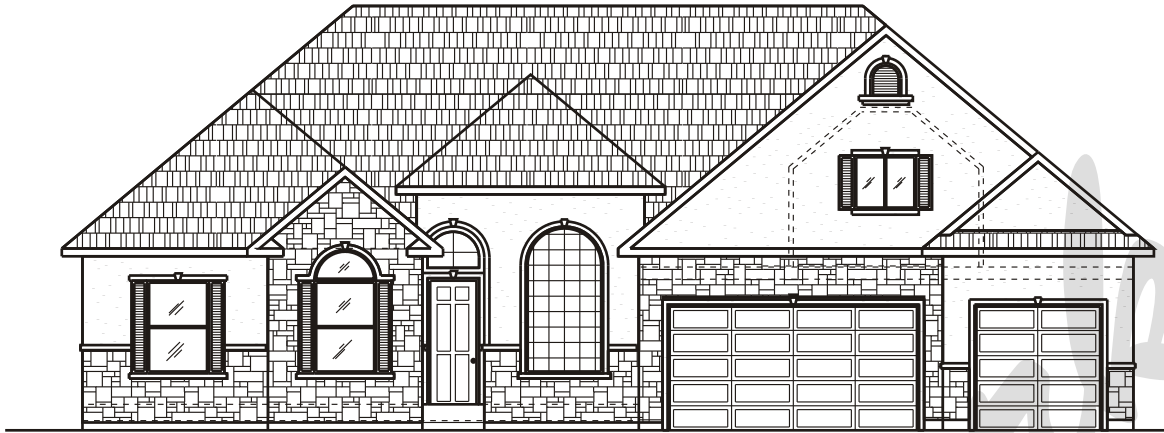

Draw Works

P.O. Box 3294 St. George, Utah 84771 (435)634-1450

Email: kthomas@infowest.com

Plan: Lavender

Square Feet: 1,705 Main

1,722 Basement 289 Bonus

Overall Dimensions: 68'-0" X 49'-0"

This plan is copyrighted by Draw Works and is protected under the copyright laws of the United States and may not be copied in any form. Draw Works will pursue prosecution of any violations.