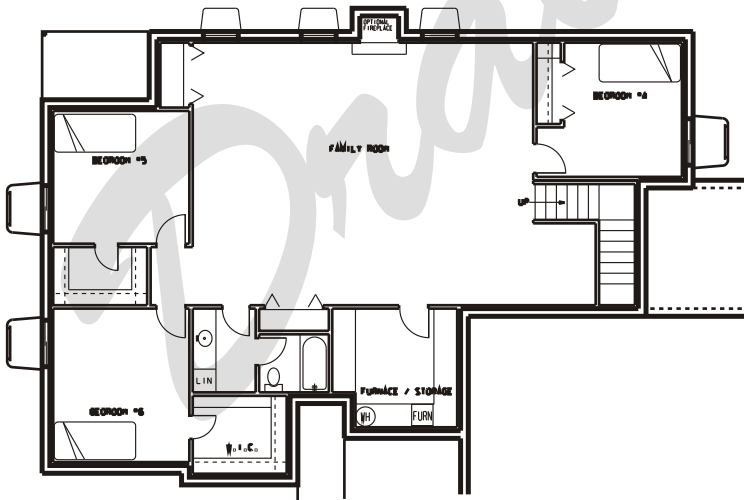

Draw Works

P.O. Box 3294 St. George, Utah 84771 (435)634-1450

Email: kthomas@infowest.com

Plan: Lavender

Square Feet: 1,705 Main

1,722 Basement 289 Bonus

Overall Dimensions: 68'-0" X 49'-0"

This plan is copyrighted by Draw Works and is protected under the copyright laws of the United States and may not be copied in any form. Draw Works will pursue prosecution of any violations.