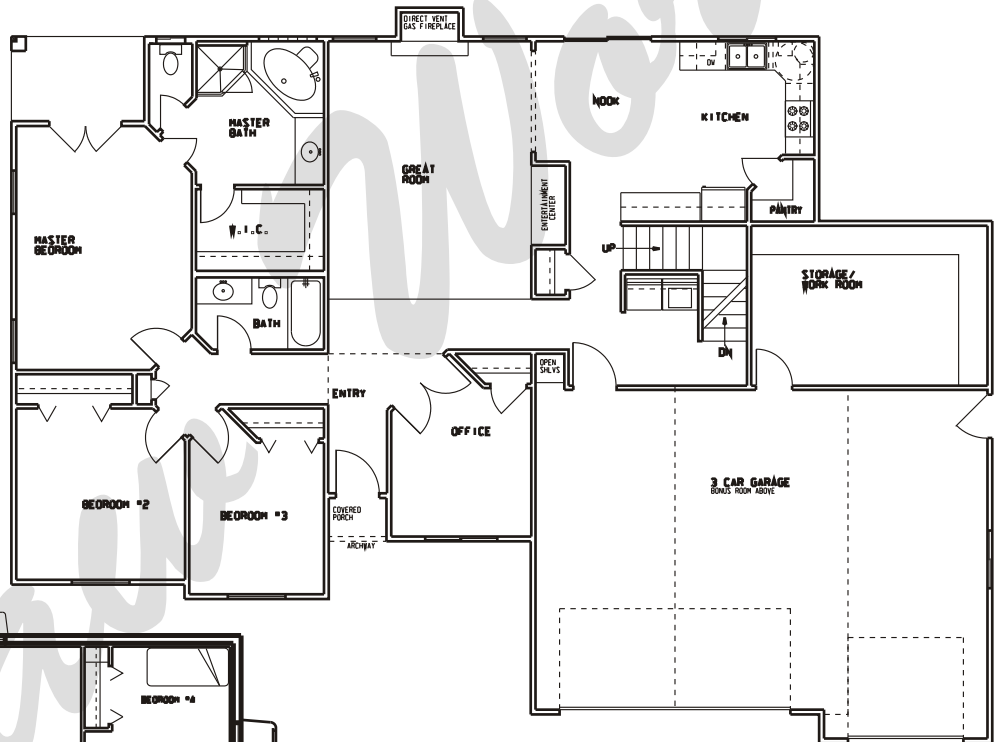

Draw Works

P.O. Box 3294 St. George, Utah 84771 (435)634-1450

Email: kthomas@infowest.com

Plan: Lavender

Square Feet: 1,705 Main

1,722 Basement 289 Bonus

Overall Dimensions: 68'-0" X 49'-0"

This plan is copyrighted by Draw Works and is protected under the copyright laws of the United States and may not be copied in any form. Draw Works will pursue prosecution of any violations.