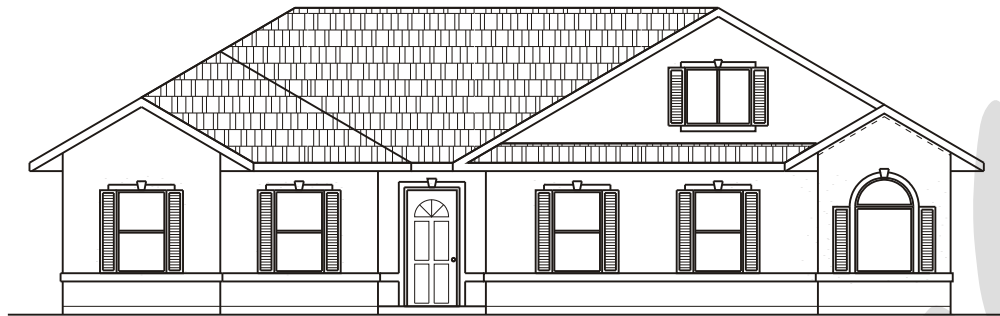

# Draw Works

P.O. Box 3294 St. George, Utah 84771 (435)634-1450

www.thebesthomeplans.com

**FLOOR PLAN**

## **Plan: Lasca**

Square Feet: 1,623 Main 312 Bonus  
Overall Dimensions: 53'-6" X 63'-6"

This plan is copyrighted by Draw Works and is protected under the copyright laws of the United States and may not be copied in any form. Draw Works will pursue prosecution of any violations.