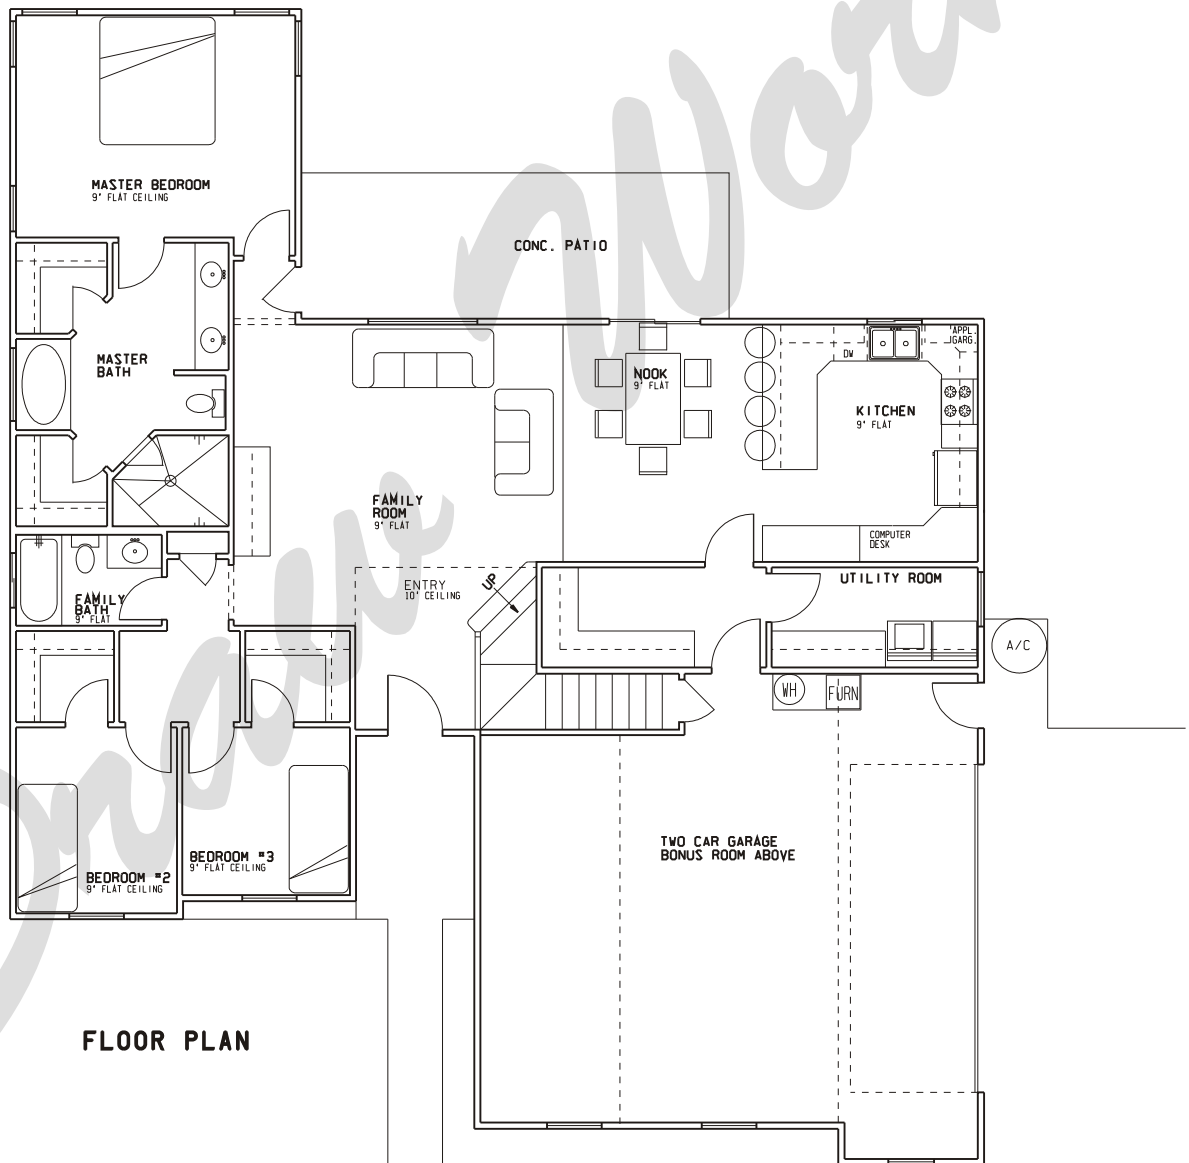

# Draw Works

P.O. Box 3294 St. George, Utah 84771 (435)634-1450

www.thebesthomeplans.com

**FLOOR PLAN**

## **Plan: Lasca**

Square Feet: 1,623 Main 312 Bonus  
Overall Dimensions: 53'-6" X 63'-6"

This plan is copyrighted by Draw Works and is protected under the copyright laws of the United States and may not be copied in any form. Draw Works will pursue prosecution of any violations.