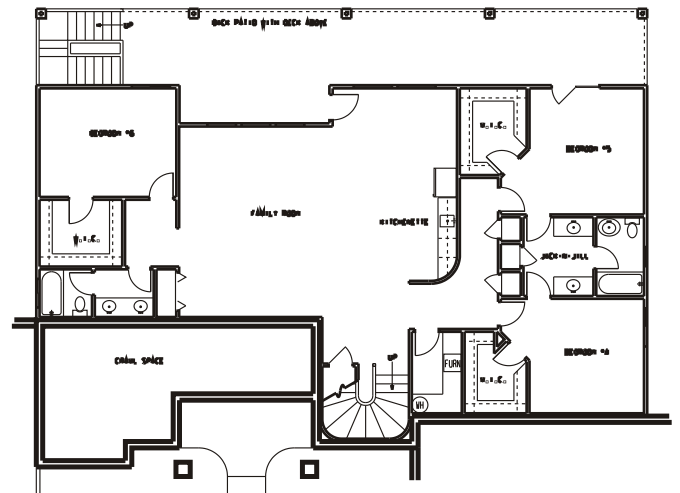

Draw Works

P.O. Box 3294 St. George, Utah 84771 (435)634-1450

Email: kthomas@infowest.com

Plan: Laurie

Square Feet: 2,242 Main 1,935 Basement
Overall Dimensions: 71'-4" X 70'-0"

This plan is copyrighted by Draw Works and is protected under the copyright laws of the United States and may not be copied in any form. Draw Works will pursue prosecution of any violations.