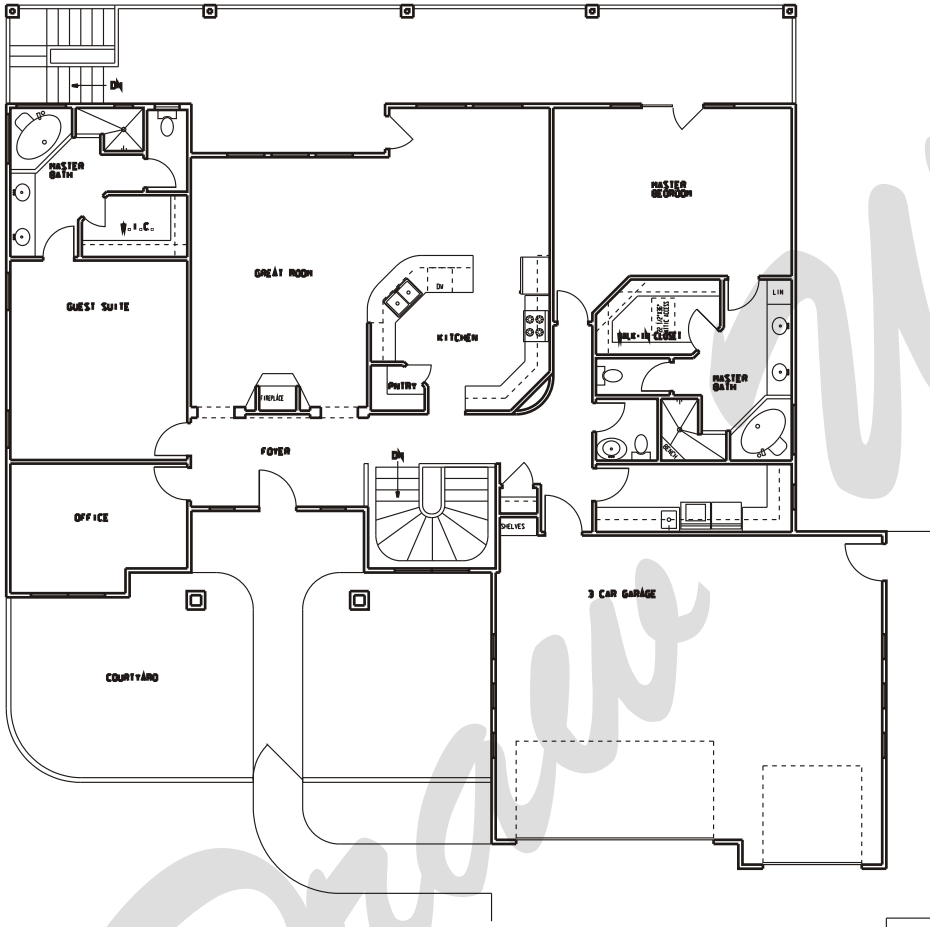

Draw Works

P.O. Box 3294 St. George, Utah 84771 (435)634-1450

Email: kthomas@infowest.com

Plan: Laurie

Square Feet: 2,242 Main 1,935 Basement
Overall Dimensions: 71'-4" X 70'-0"

This plan is copyrighted by Draw Works and is protected under the copyright laws of the United States and may not be copied in any form. Draw Works will pursue prosecution of any violations.