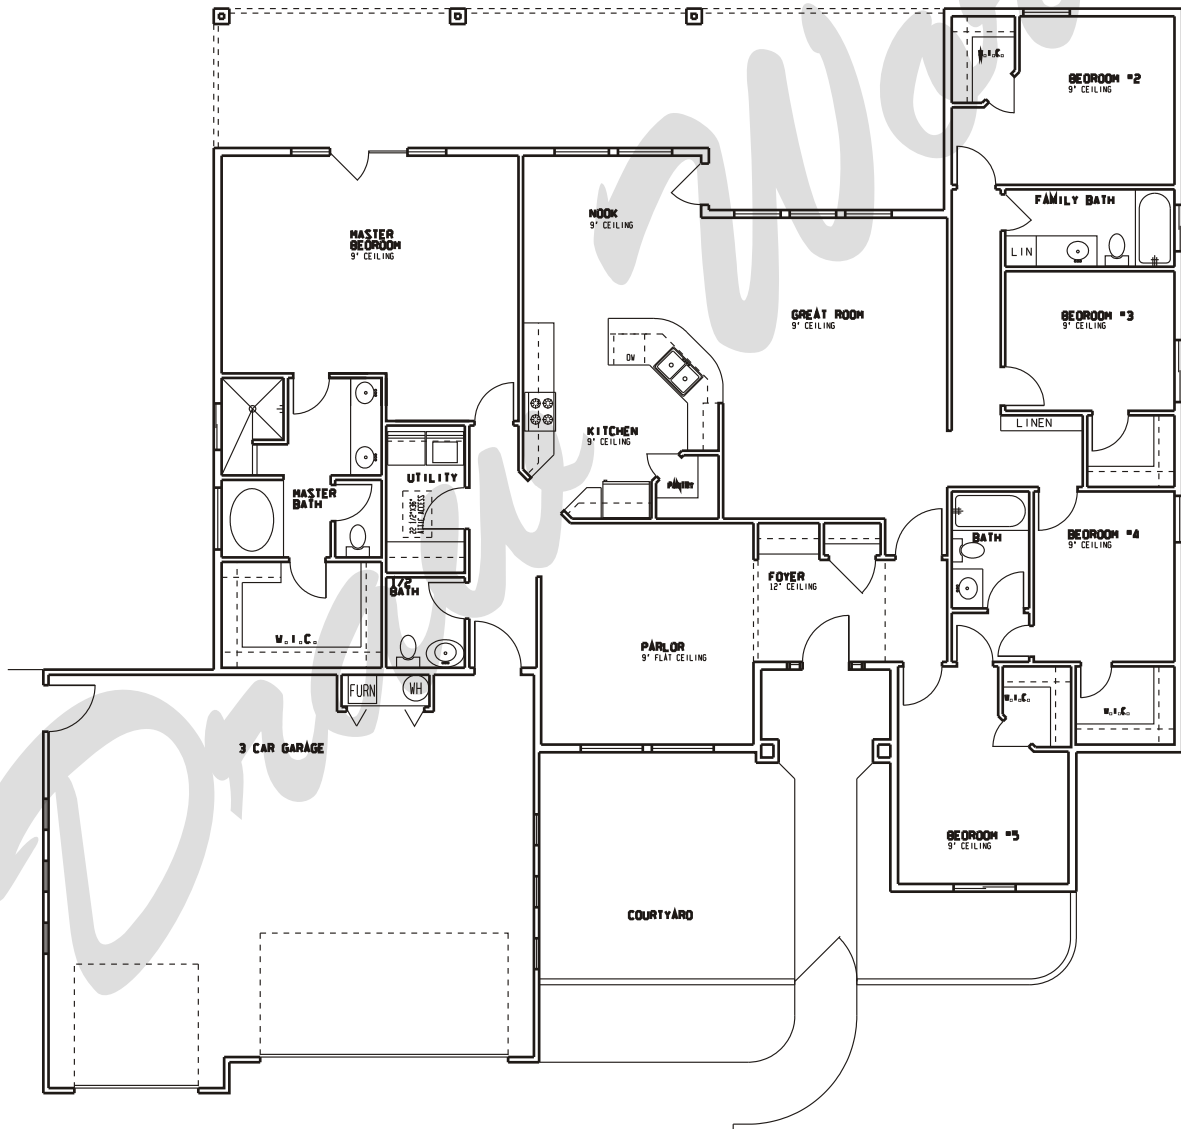

## Plan: Laurinda

Square Feet: 2,474

Overall Dimensions: 73'-6" X 70'-0"

This plan is copyrighted by Draw Works and is protected under the copyright laws of the United States and may not be copied in any form. Draw Works will pursue prosecution of any violations.