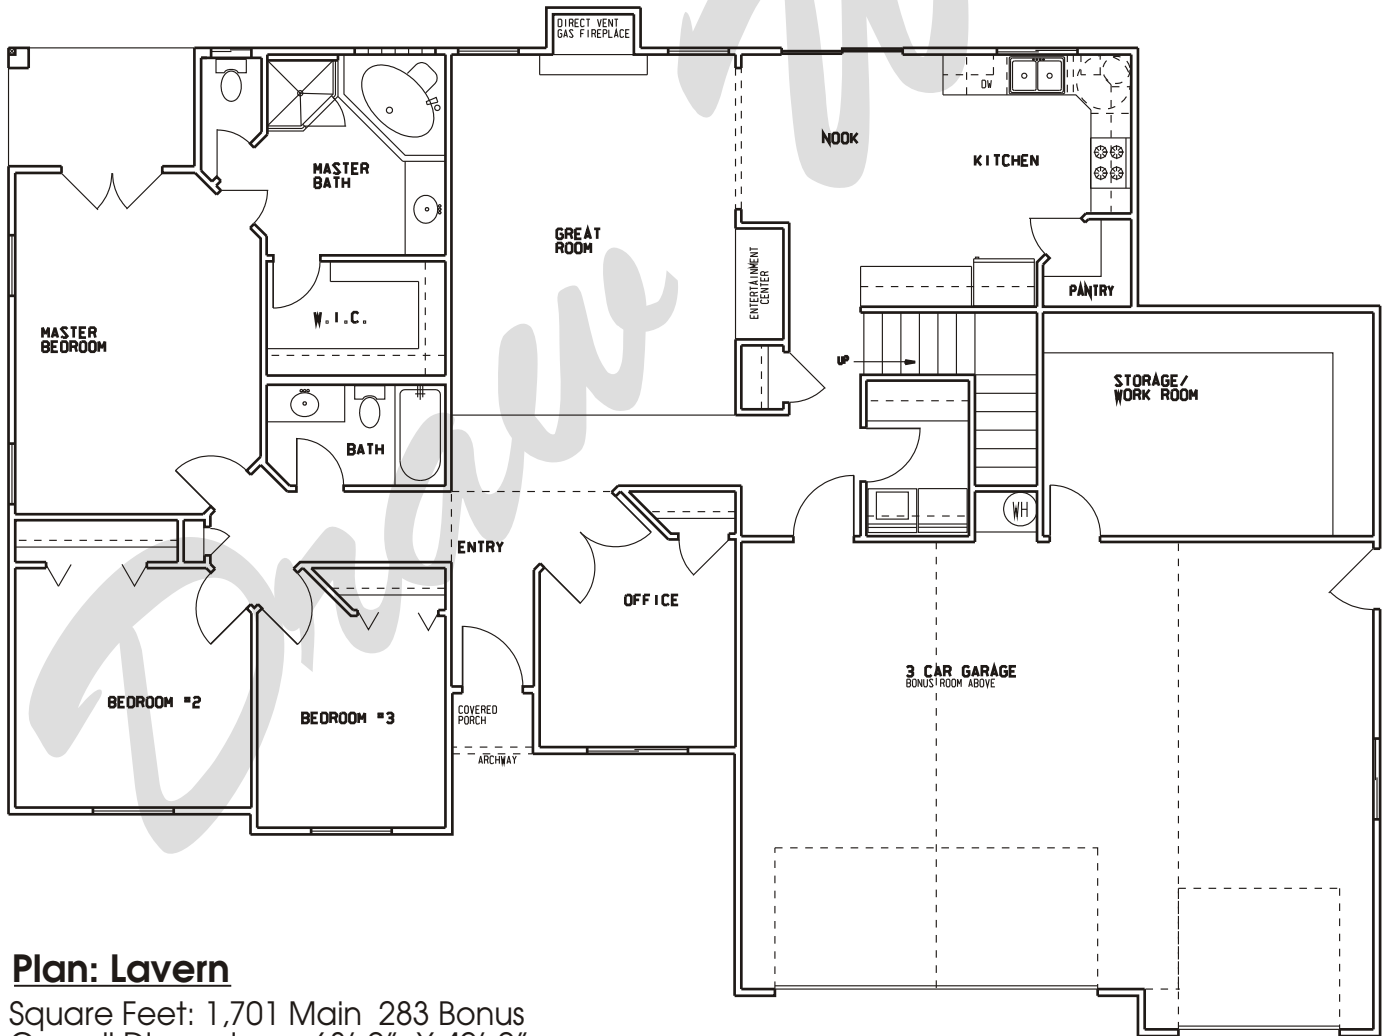

## Plan: Lavern

Square Feet: 1,701 Main 283 Bonus  
Overall Dimensions: 68'-0" X 49'-0"

This plan is copyrighted by Draw Works and is protected under the copyright laws of the United States and may not be copied in any form. Draw Works will pursue prosecution of any violations.