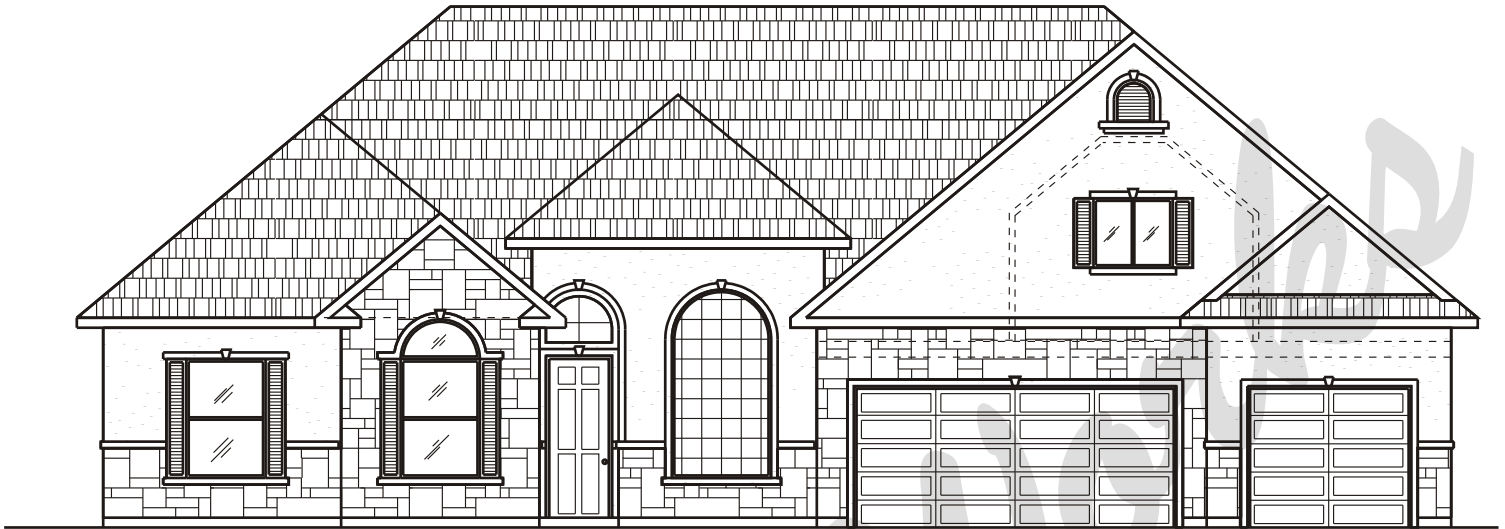

## Plan: Lavern

Square Feet: 1,701 Main 283 Bonus  
Overall Dimensions: 68'-0" X 49'-0"

This plan is copyrighted by Draw Works and is protected under the copyright laws of the United States and may not be copied in any form. Draw Works will pursue prosecution of any violations.