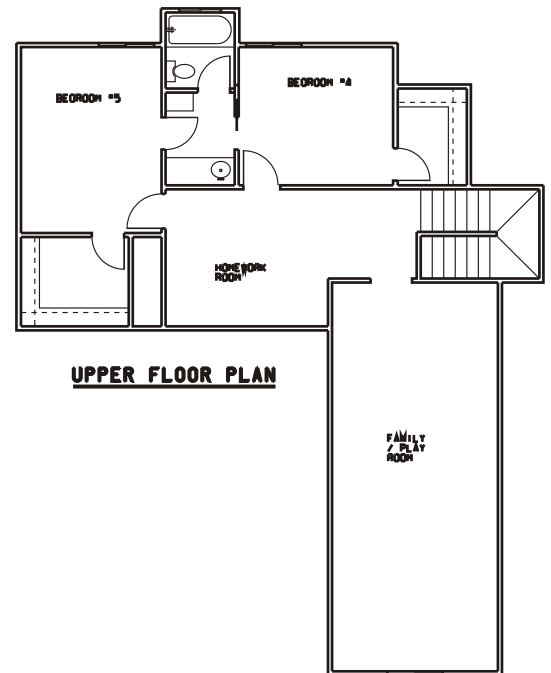

Draw Works

P.O. Box 3294 St. George, Utah 84771 (435)634-1450

www.thebesthomeplans.com

FLOOR PLAN

UPPER FLOOR PLAN

Plan: Leah

Square Feet: 1,946 Main 1,041 Upper

Overall Dimensions: 62'-0" X 53'-0"