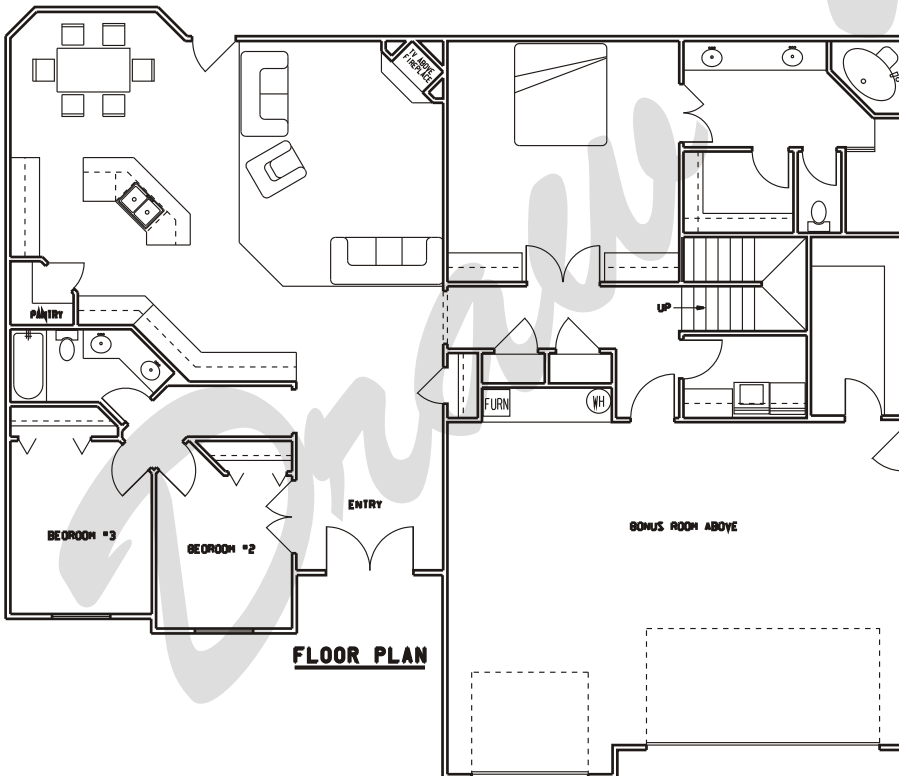

Draw Works

P.O. Box 3294 St. George, Utah 84771 (435)634-1450

www.thebesthomeplans.com

FLOOR PLAN

UPPER FLOOR PLAN

Plan: Leah

Square Feet: 1,946 Main 1,041 Upper

Overall Dimensions: 62'-0" X 53'-0"