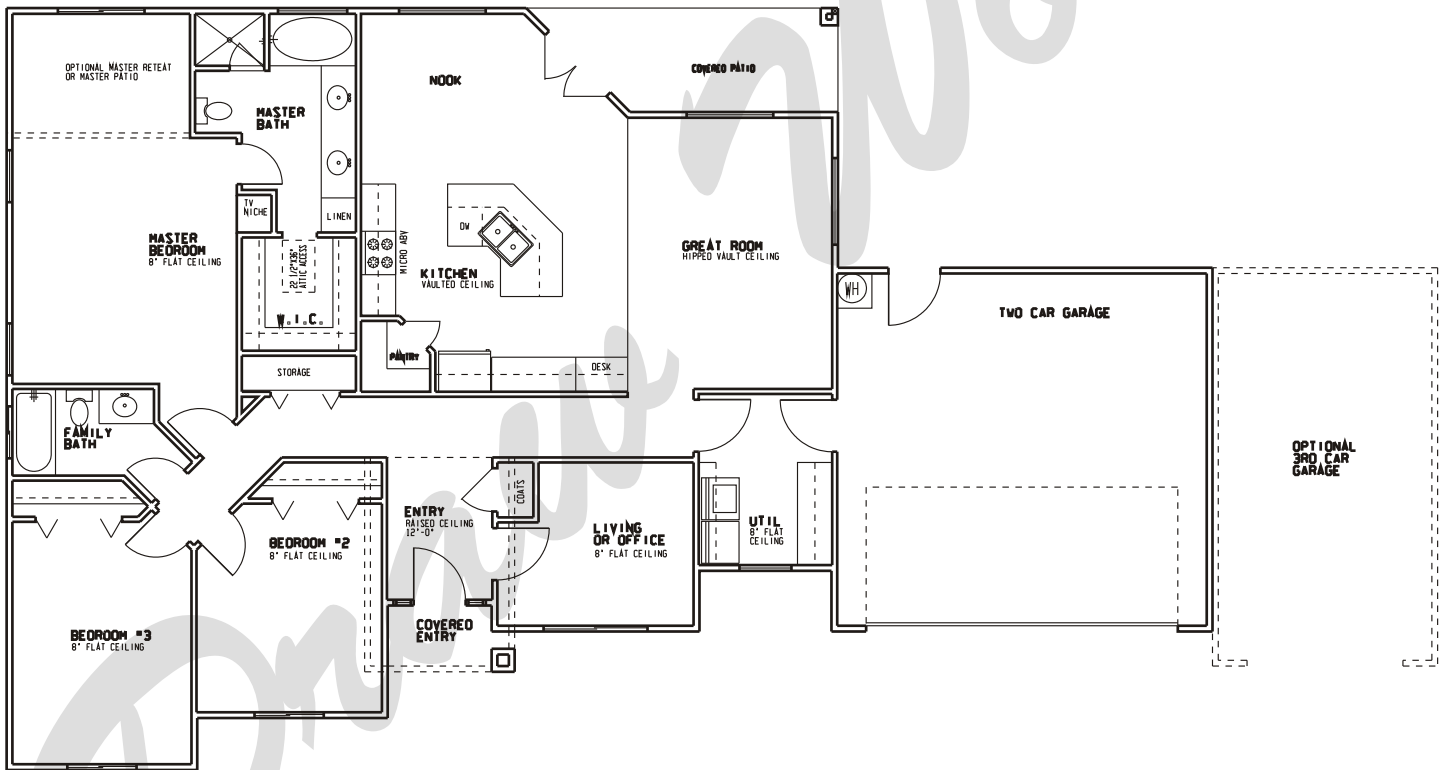

## Plan: Leandrea

Square Feet: 1,668 with master patio or  
1,744 with master retreat

Overall Dimensions: 69'-8" or 82'-8" X 44'-0"

This plan is copyrighted by Draw Works and is protected under the copyright laws of the United States and may not be copied in any form. Draw Works will pursue prosecution of any violations.