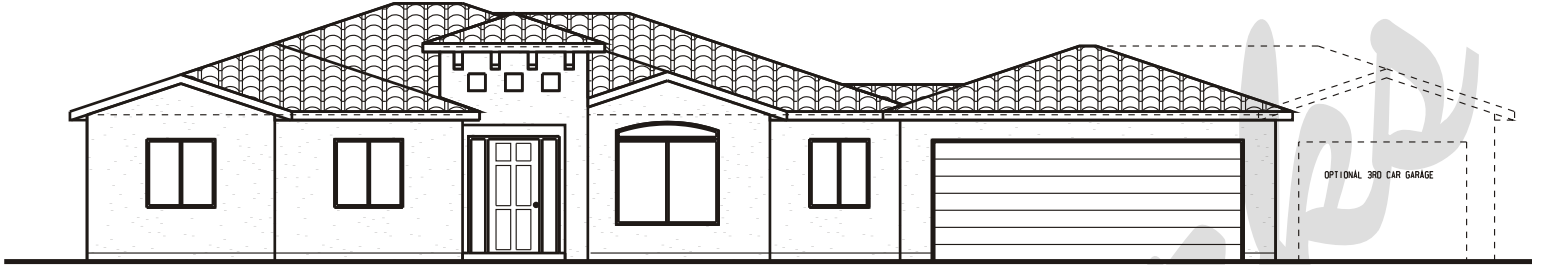

## Plan: Leandrea

Square Feet: 1,668 with master patio or  
1,744 with master retreat

Overall Dimensions: 69'-8" or 82'-8" X 44'-0"

This plan is copyrighted by Draw Works and is protected under the copyright laws of the United States and may not be copied in any form. Draw Works will pursue prosecution of any violations.