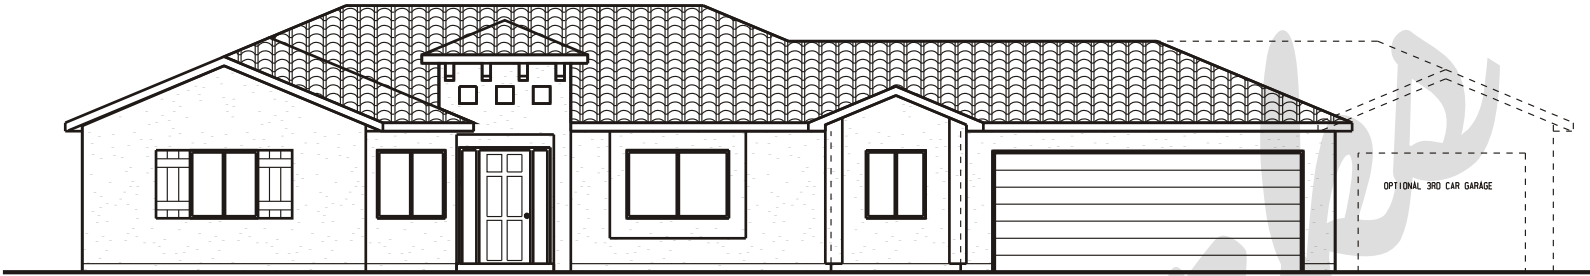

## Plan: Leann

Square Feet: 1,694 with patio option  
or 1,761 without larger great room option  
Overall Dimensions: 73'-8" or 86'-8" X 38'-0"

This plan is copyrighted by Draw Works and is protected under the copyright laws of the United States and may not be copied in any form. Draw Works will pursue prosecution of any violations.