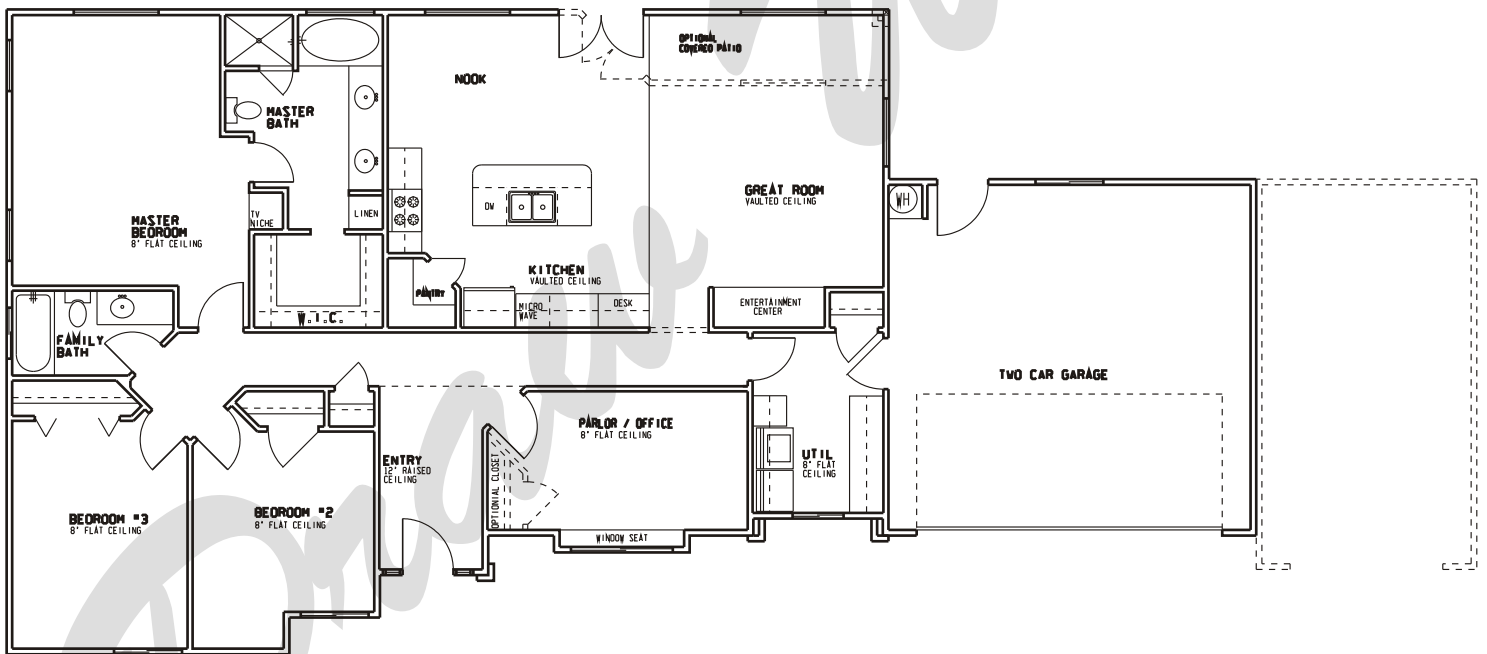

## Plan: Leann

Square Feet: 1,694 with patio option  
or 1,761 without larger great room option  
Overall Dimensions: 73'-8" or 86'-8" X 38'-0"

This plan is copyrighted by Draw Works and is protected under the copyright laws of the United States and may not be copied in any form. Draw Works will pursue prosecution of any violations.