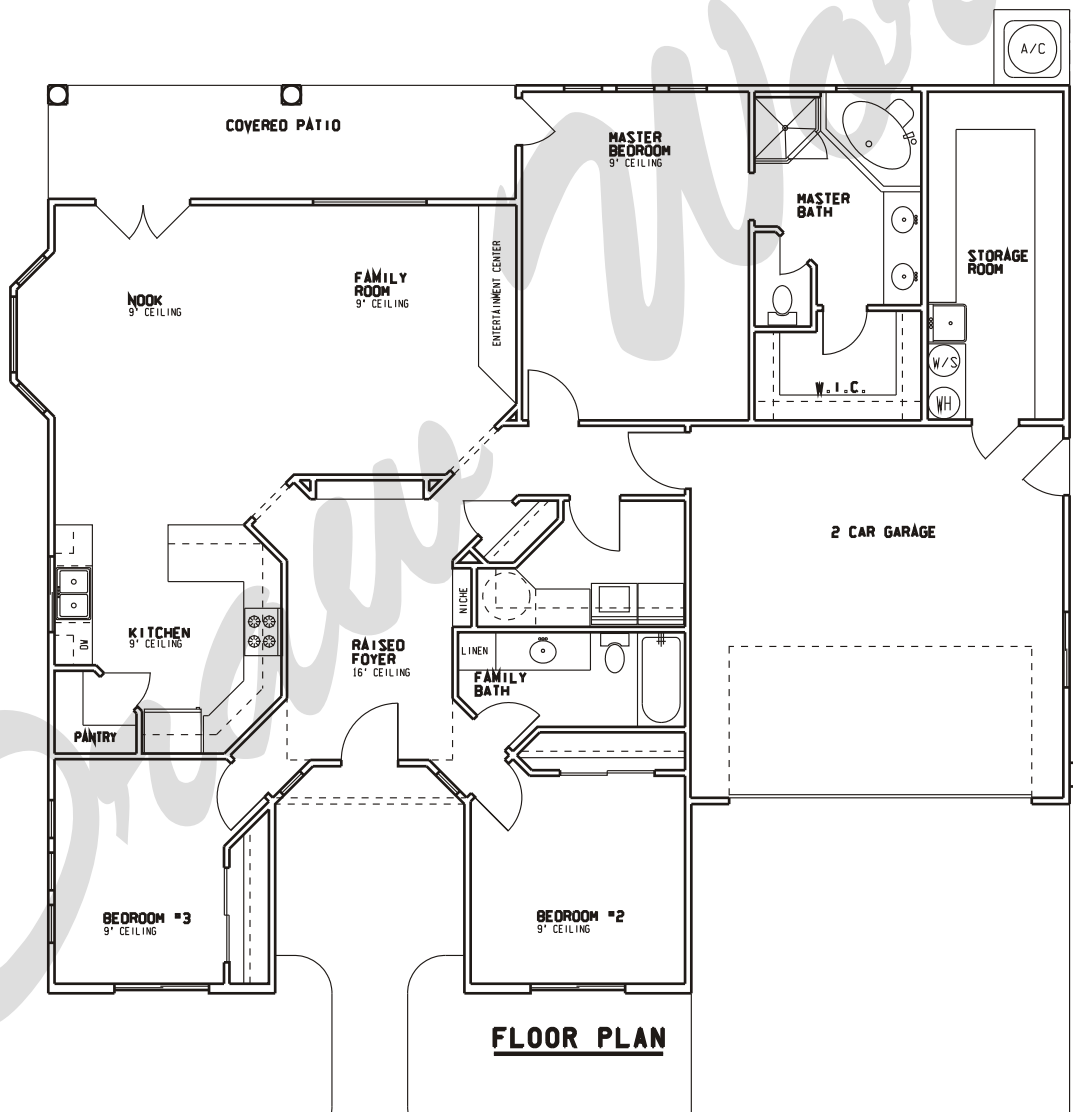

Draw Works

P.O. Box 3294 St. George, Utah 84771 (435)634-1450

www.thebesthomeplans.com

Plan: Loretta

Square Feet: 1,607

Overall Dimensions: 54'-0" X 48'-0"

This plan is copyrighted by Draw Works and is protected under the copyright laws of the United States and may not be copied in any form. Draw Works will pursue prosecution of any violations.