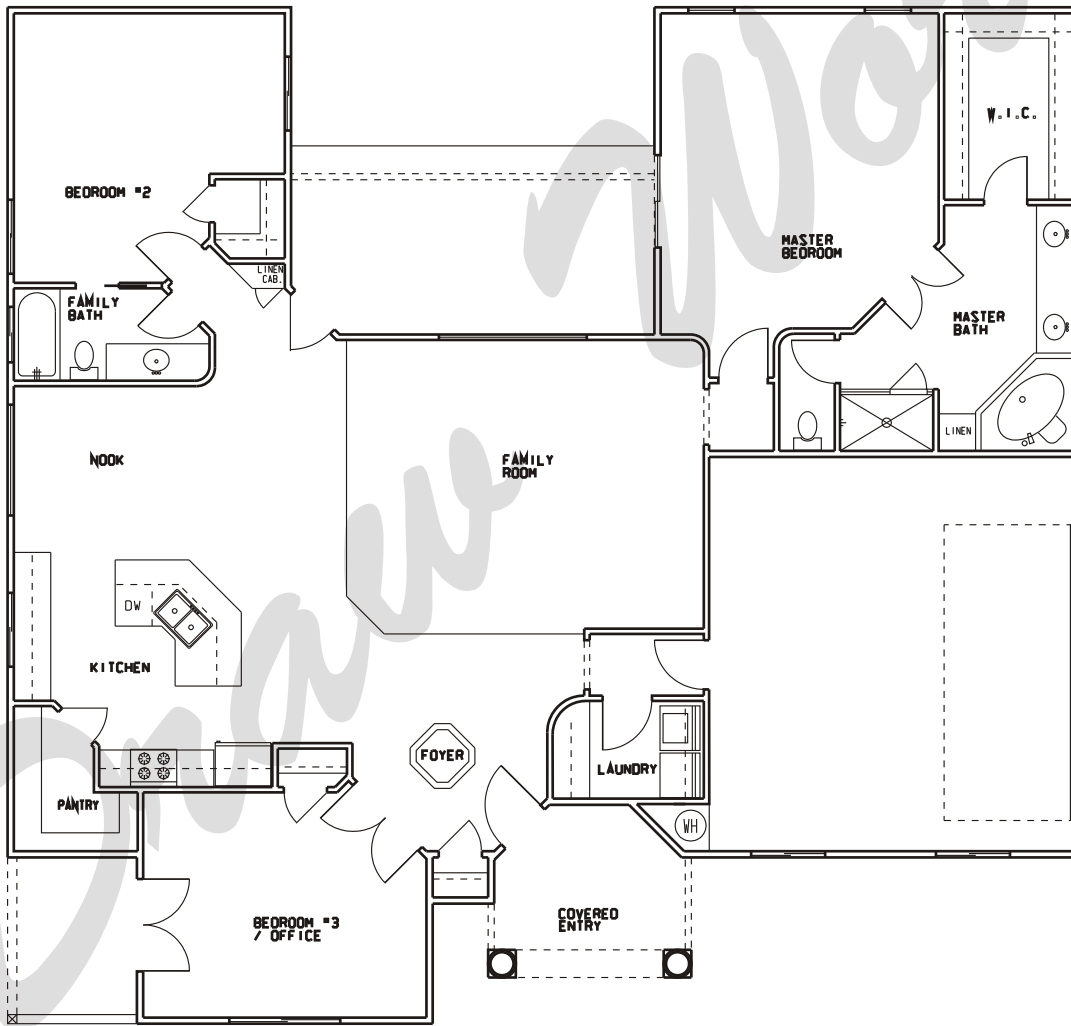

Draw Works

P.O. Box 3294 St. George, Utah 84771 (435)634-1450

Email: kthomas@infowest.com

Plan: Lucinda ES

Square Feet: 2,013

Overall Dimensions: 58'-0" X 55'-0"

This plan is copyrighted by Draw Works and is protected under the copyright laws of the United States and may not be copied in any form. Draw Works will pursue prosecution of any violations.