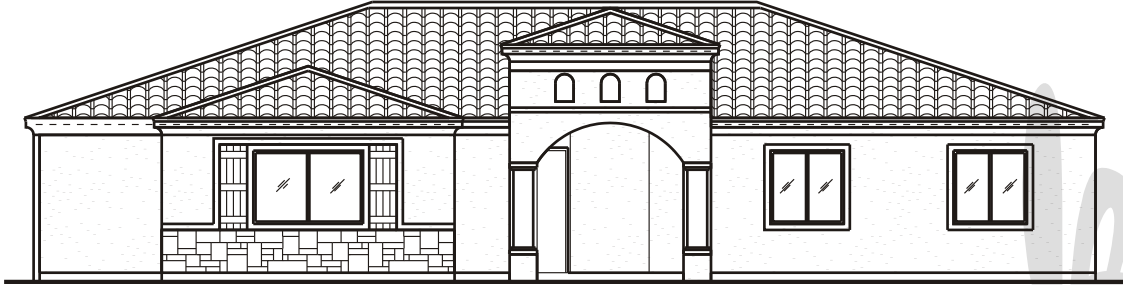

Draw Works

P.O. Box 3294 St. George, Utah 84771 (435)634-1450

Email: kthomas@infowest.com

Plan: Lucinda ES

Square Feet: 2,013

Overall Dimensions: 58'-0" X 55'-0"

This plan is copyrighted by Draw Works and is protected under the copyright laws of the United States and may not be copied in any form. Draw Works will pursue prosecution of any violations.